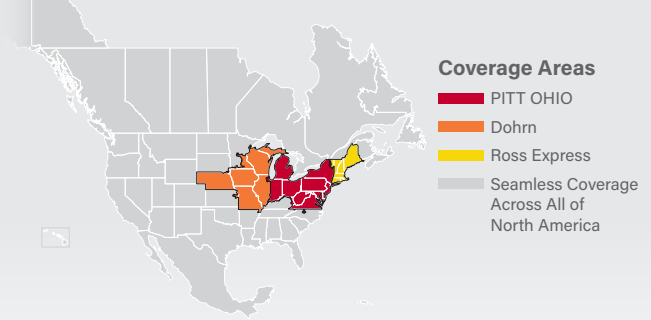

LTL MAP BALTIMORE

151 Blades Lane, Glen Burnie, MD 21060

Ph: 1-410-766-6033 | Ph: 1-800-435-5554 | Fax: 1-410-766-6972

LTL ■ DEDICATED ■ DRAYAGE ■ EXPEDITE
FREEZE PROTECTION ■ TRUCKLOAD ■ WAREHOUSE

PITT OHIO CORE SERVICE ■ 1 DAY ■ 2 DAYS ■ 3+ DAYS

□ PITT OHIO TERMINAL ○ DOHRN TERMINAL ◇ ROSS EXPRESS TERMINAL

Note: This map is a representation of transit days to major metro areas in these states. For up-to-date, zip-to-zip transit times and a full list of terminal locations, please visit our website at www.pittohio.com.