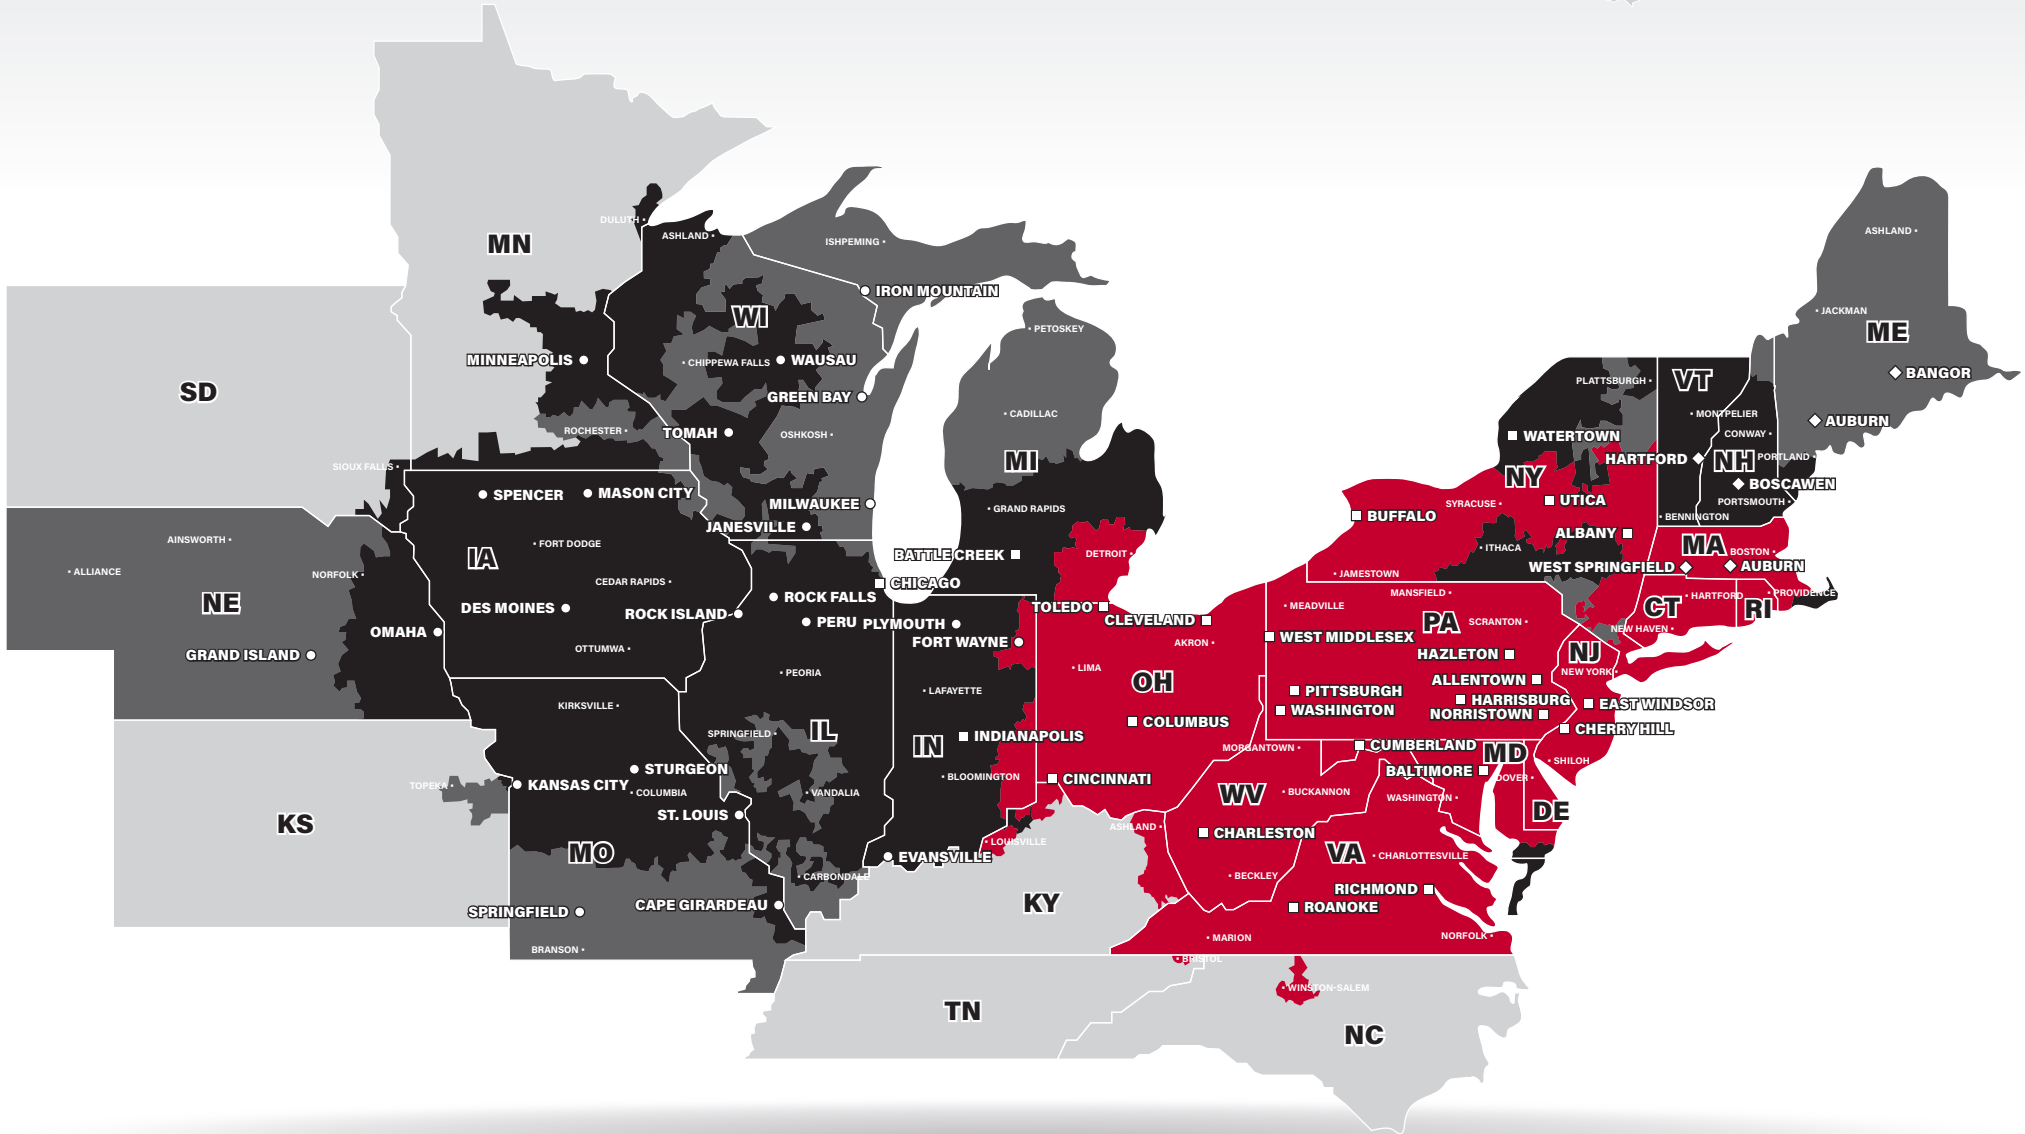

LTL MAP BALTIMORE

151 Blades Lane, Glen Burnie, MD 21060

Ph: 1-410-766-6033 | Ph: 1-800-435-5554 | Fax: 1-410-766-6972

LTL ■ DEDICATED ■ DRAYAGE ■ EXPEDITE
FREEZE PROTECTION ■ TRUCKLOAD ■ WAREHOUSE

PITT OHIO CORE SERVICE ■ 1 DAY ■ 2 DAYS ■ 3+ DAYS

□ PITT OHIO TERMINAL ○ DOHRN TERMINAL ◇ ROSS EXPRESS TERMINAL

Note: This map is a representation of transit days to major metro areas in these states. For up-to-date, zip-to-zip transit times and a full list of terminal locations, please visit our website at www.pittohio.com.