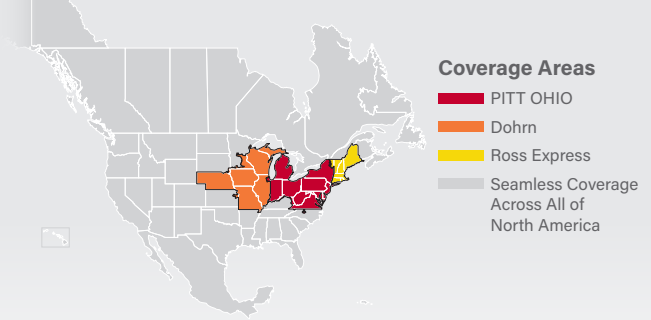

LTL MAP BATTLE CREEK

5113 Meredith Street, Portage, MI 49002

Ph: 1-269-381-9299 | Ph: 1-888-650-3624 | Fax: 1-269-381-9325

LTL ■ DEDICATED ■ DRAYAGE ■ EXPEDITE
FREEZE PROTECTION ■ TRUCKLOAD ■ WAREHOUSE

PITT OHIO CORE SERVICE ■ 1 DAY ■ 2 DAYS ■ 3+ DAYS

□ PITT OHIO TERMINAL ○ DOHRN TERMINAL ◇ ROSS EXPRESS TERMINAL

Note: This map is a representation of transit days to major metro areas in these states. For up-to-date, zip-to-zip transit times and a full list of terminal locations, please visit our website at www.pittohio.com.