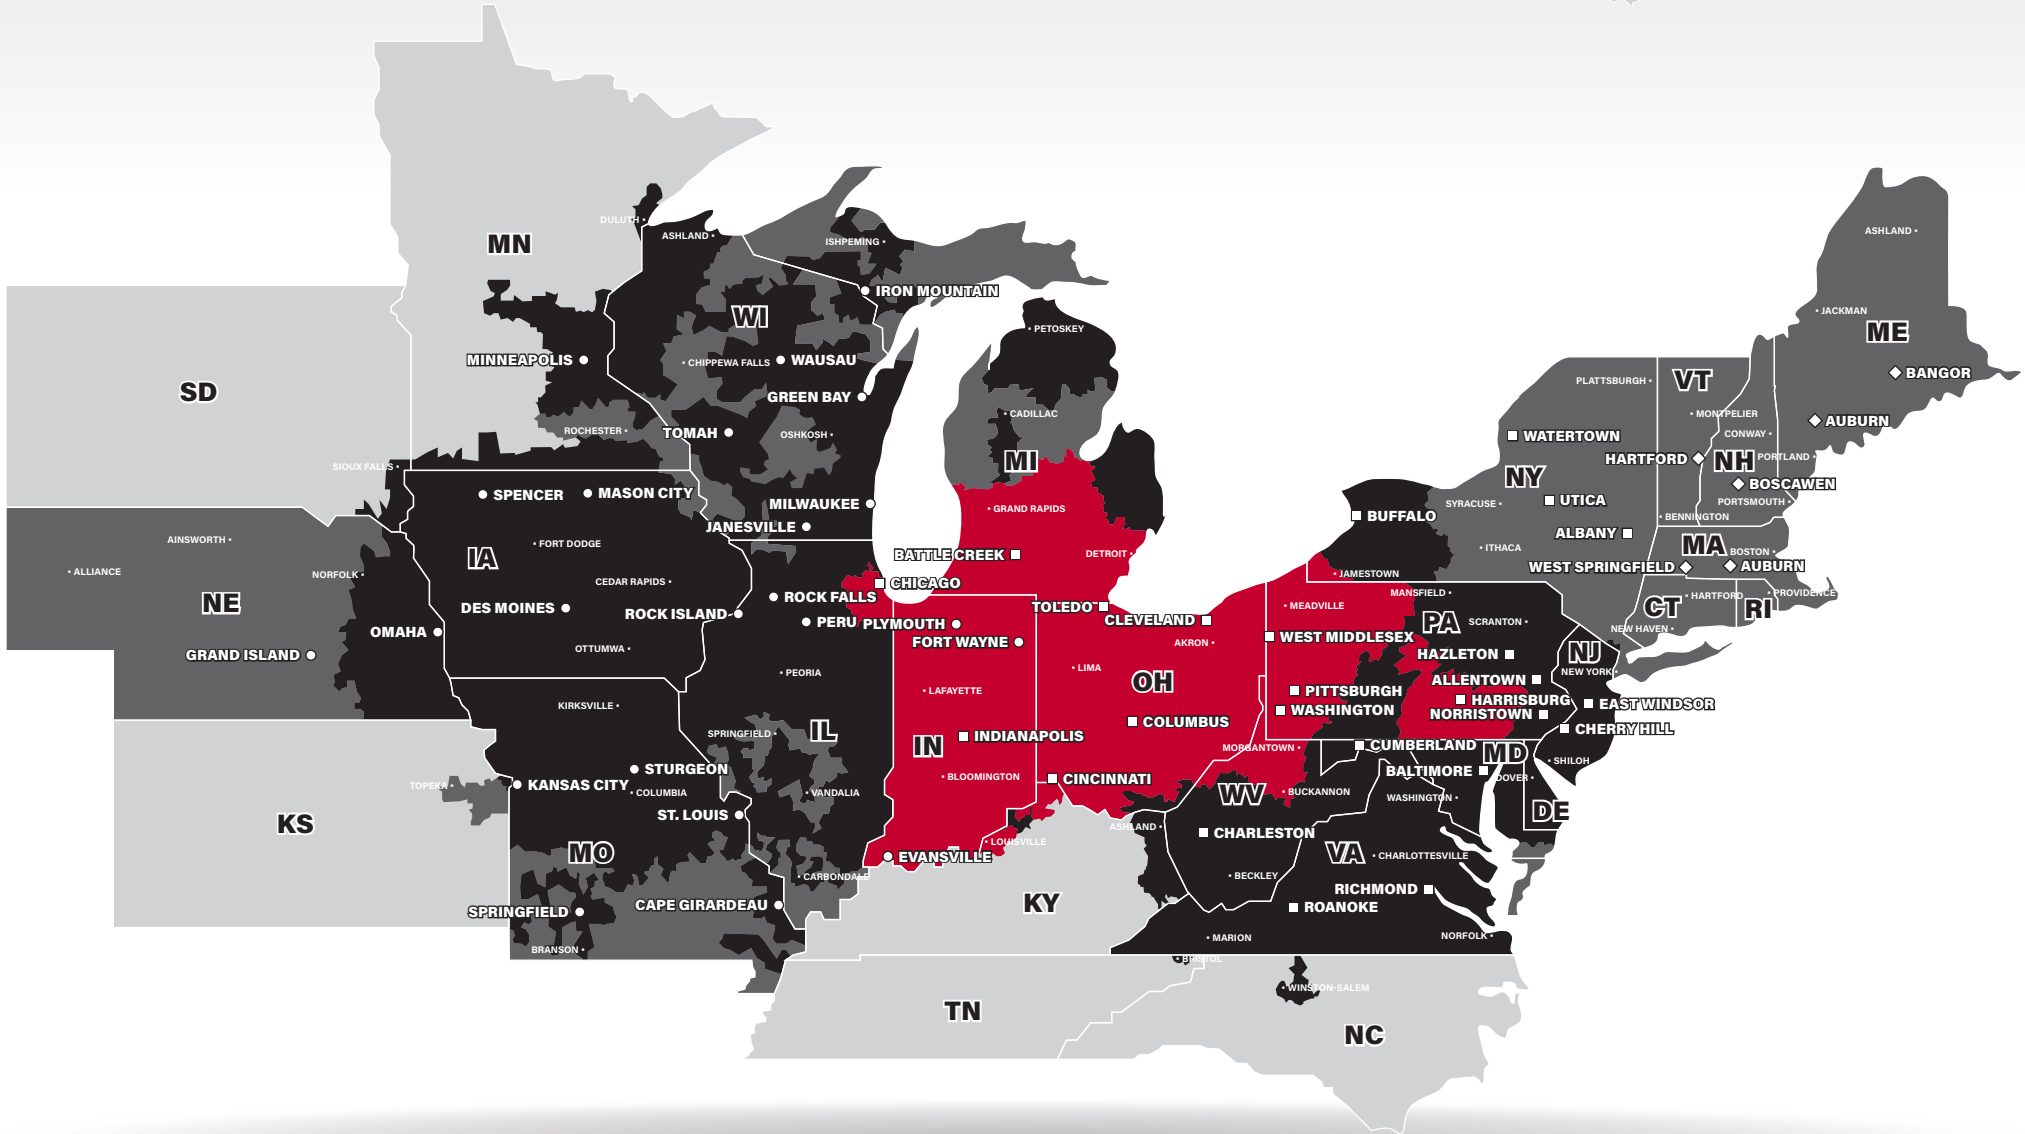

LTL MAP BATTLE CREEK

5113 Meredith Street, Portage, MI 49002

Ph: 1-269-381-9299 | Ph: 1-888-650-3624 | Fax: 1-269-381-9325

LTL ■ DEDICATED ■ DRAYAGE ■ EXPEDITE
FREEZE PROTECTION ■ TRUCKLOAD ■ WAREHOUSE

PITT OHIO CORE SERVICE ■ 1 DAY ■ 2 DAYS ■ 3+ DAYS

□ PITT OHIO TERMINAL ○ DOHRN TERMINAL ◇ ROSS EXPRESS TERMINAL

Note: This map is a representation of transit days to major metro areas in these states. For up-to-date, zip-to-zip transit times and a full list of terminal locations, please visit our website at www.pittohio.com.