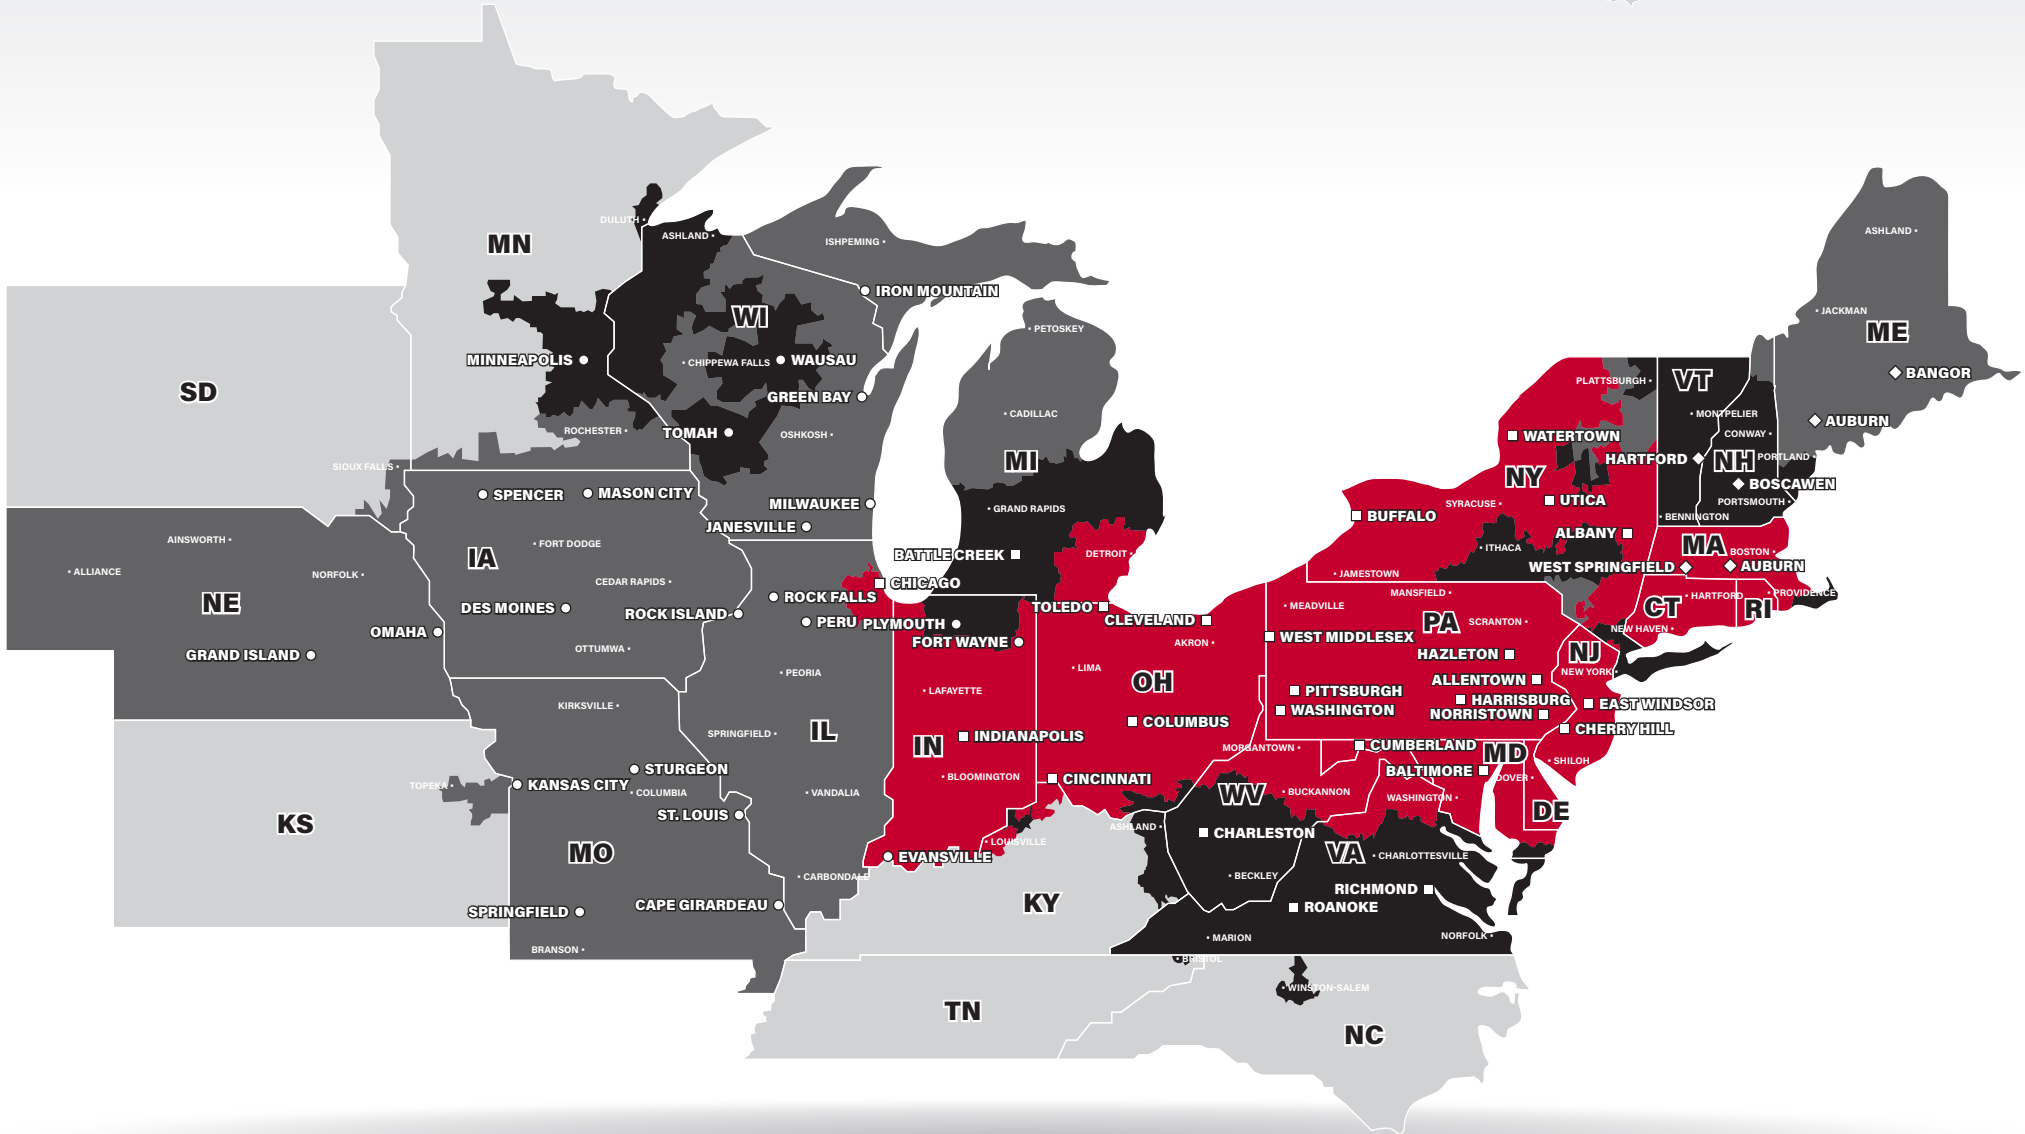

LTL MAP BUFFALO

6640 Transit Road, Williamsville, NY 14221

Ph: 1-716-681-6155 | Ph: 1-800-836-0877 | Fax: 1-716-681-8105

LTL ■ DEDICATED ■ DRAYAGE ■ EXPEDITE
FREEZE PROTECTION ■ TRUCKLOAD ■ WAREHOUSE

PITT OHIO CORE SERVICE ■ 1 DAY ■ 2 DAYS ■ 3+ DAYS

□ PITT OHIO TERMINAL ○ DOHRN TERMINAL ◇ ROSS EXPRESS TERMINAL

Note: This map is a representation of transit days to major metro areas in these states. For up-to-date, zip-to-zip transit times and a full list of terminal locations, please visit our website at www.pittohio.com.