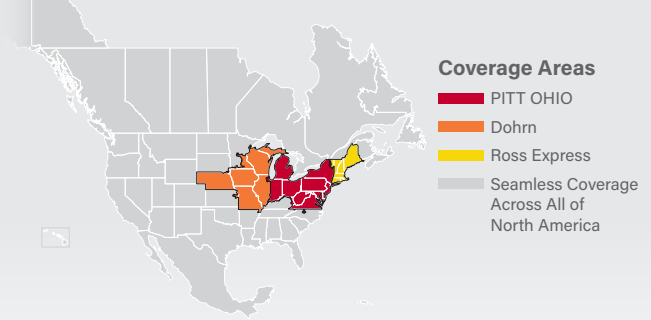

LTL MAP BUFFALO

6640 Transit Road, Williamsville, NY 14221

Ph: 1-716-681-6155 | Ph: 1-800-836-0877 | Fax: 1-716-681-8105

LTL ■ DEDICATED ■ DRAYAGE ■ EXPEDITE
FREEZE PROTECTION ■ TRUCKLOAD ■ WAREHOUSE

PITT OHIO CORE SERVICE ■ 1 DAY ■ 2 DAYS ■ 3+ DAYS

□ PITT OHIO TERMINAL ○ DOHRN TERMINAL ◇ ROSS EXPRESS TERMINAL

Note: This map is a representation of transit days to major metro areas in these states. For up-to-date, zip-to-zip transit times and a full list of terminal locations, please visit our website at www.pittohio.com.