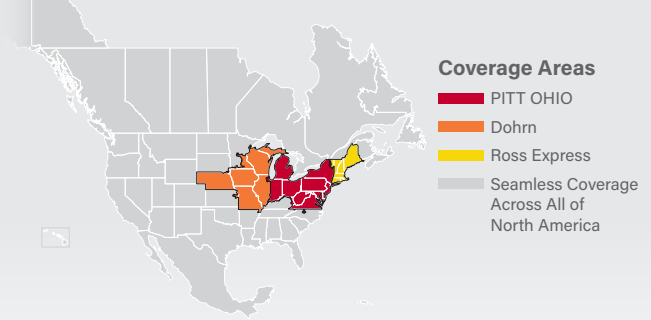

LTL MAP CHARLESTON

500 River East Drive, Belle, WV 25015

Ph: 1-304-925-7941 | Ph: 1-800-344-7878 | Fax: 1-304-925-1067

LTL ■ DEDICATED ■ DRAYAGE ■ EXPEDITE
FREEZE PROTECTION ■ TRUCKLOAD ■ WAREHOUSE

PITT OHIO CORE SERVICE ■ 1 DAY ■ 2 DAYS ■ 3+ DAYS

□ PITT OHIO TERMINAL ○ DOHRN TERMINAL ◇ ROSS EXPRESS TERMINAL

Note: This map is a representation of transit days to major metro areas in these states. For up-to-date, zip-to-zip transit times and a full list of terminal locations, please visit our website at www.pittohio.com.