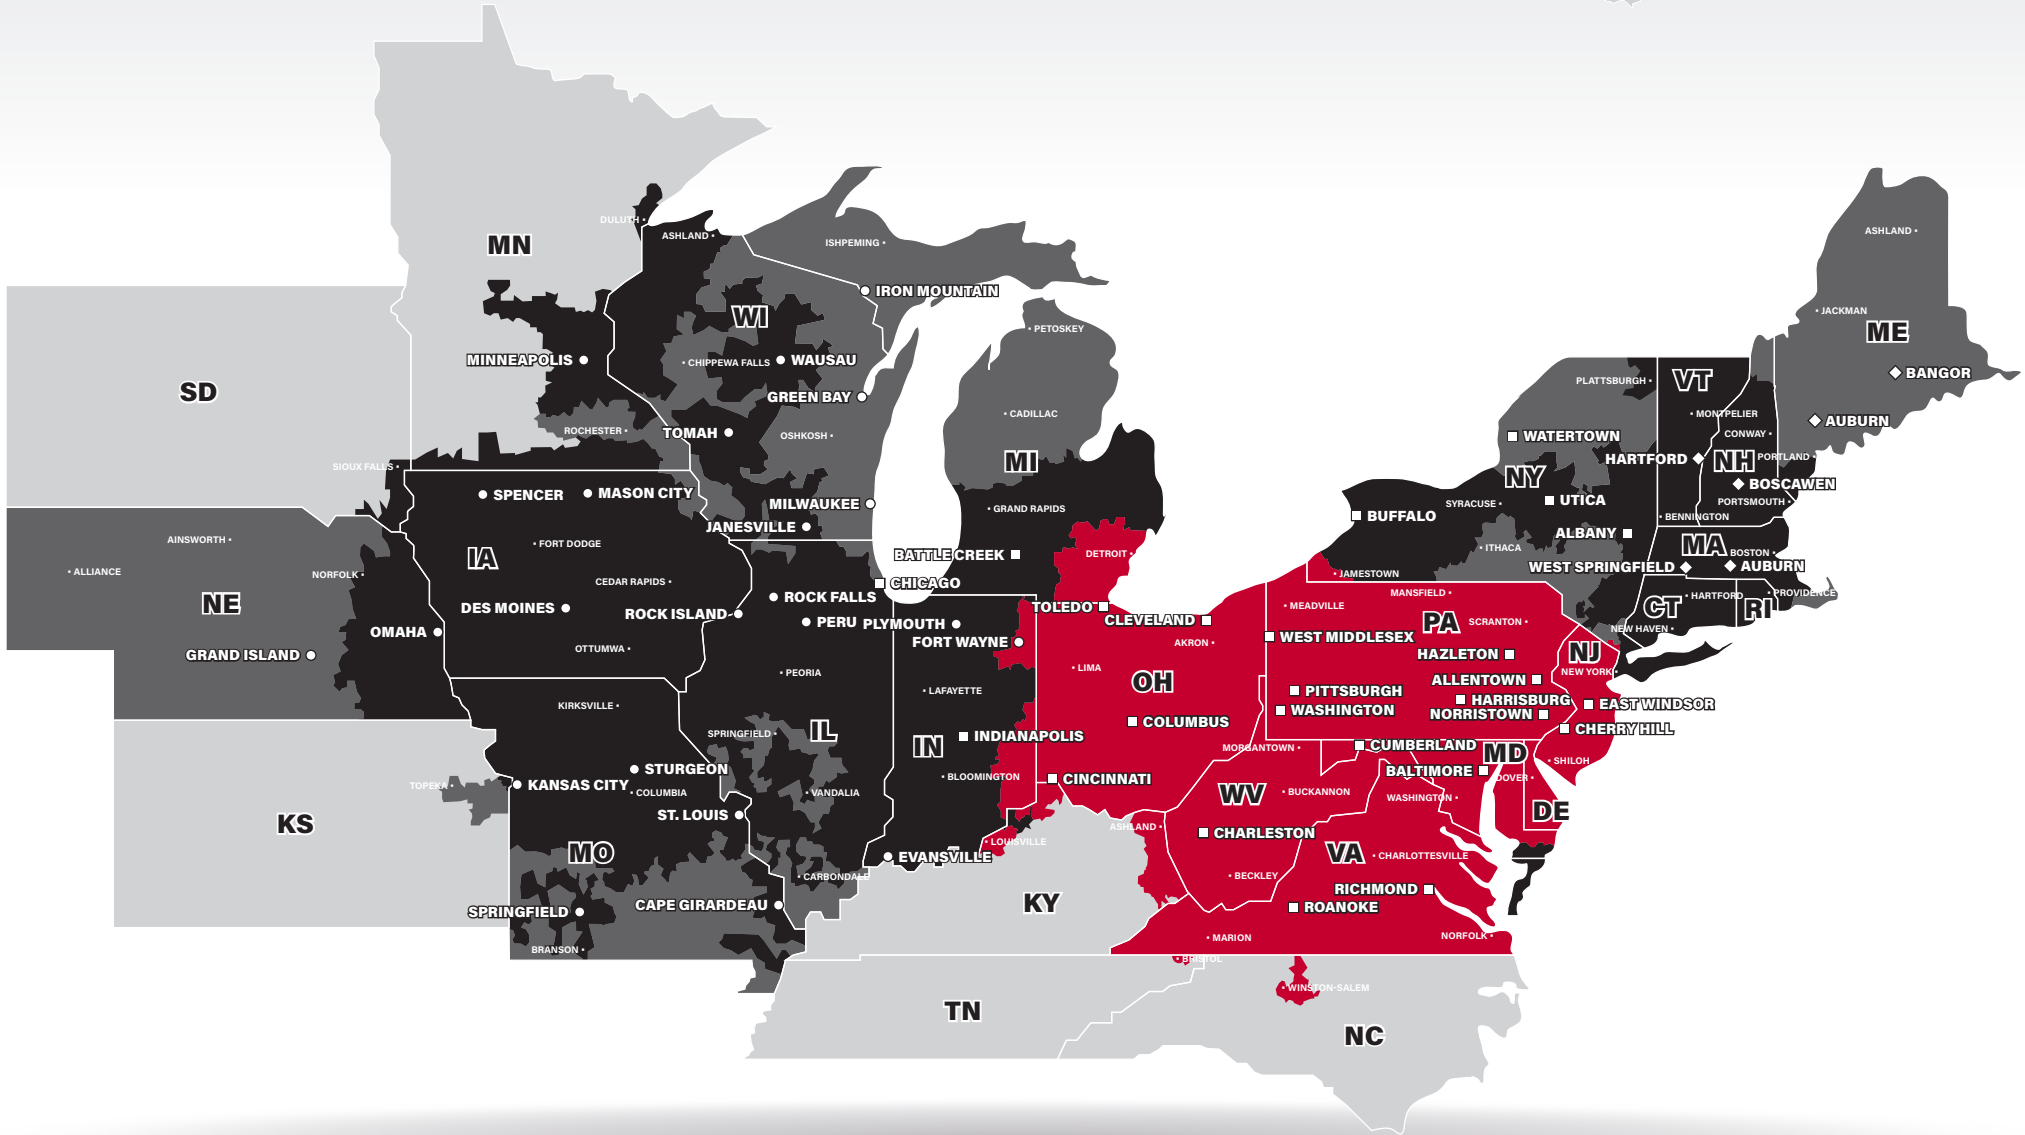

LTL MAP CHARLESTON

500 River East Drive, Belle, WV 25015

Ph: 1-304-925-7941 | Ph: 1-800-344-7878 | Fax: 1-304-925-1067

LTL ■ DEDICATED ■ DRAYAGE ■ EXPEDITE
FREEZE PROTECTION ■ TRUCKLOAD ■ WAREHOUSE

PITT OHIO CORE SERVICE ■ 1 DAY ■ 2 DAYS ■ 3+ DAYS

□ PITT OHIO TERMINAL ○ DOHRN TERMINAL ◇ ROSS EXPRESS TERMINAL

Note: This map is a representation of transit days to major metro areas in these states. For up-to-date, zip-to-zip transit times and a full list of terminal locations, please visit our website at www.pittohio.com.