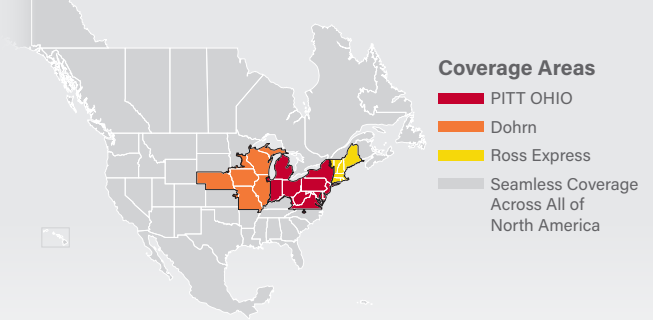

LTL MAP CHERRY HILL

1500 Industrial Highway, Cinnaminson, NJ 08077
Ph: 1-856-303-2799 | Ph: 1-877-669-2465 | Fax: 1-856-303-2791

LTL ■ DEDICATED ■ DRAYAGE ■ EXPEDITE
FREEZE PROTECTION ■ TRUCKLOAD ■ WAREHOUSE

Note: This map is a representation of transit days to major metro areas in these states. For up-to-date, zip-to-zip transit times and a full list of terminal locations, please visit our website at www.pittohio.com.