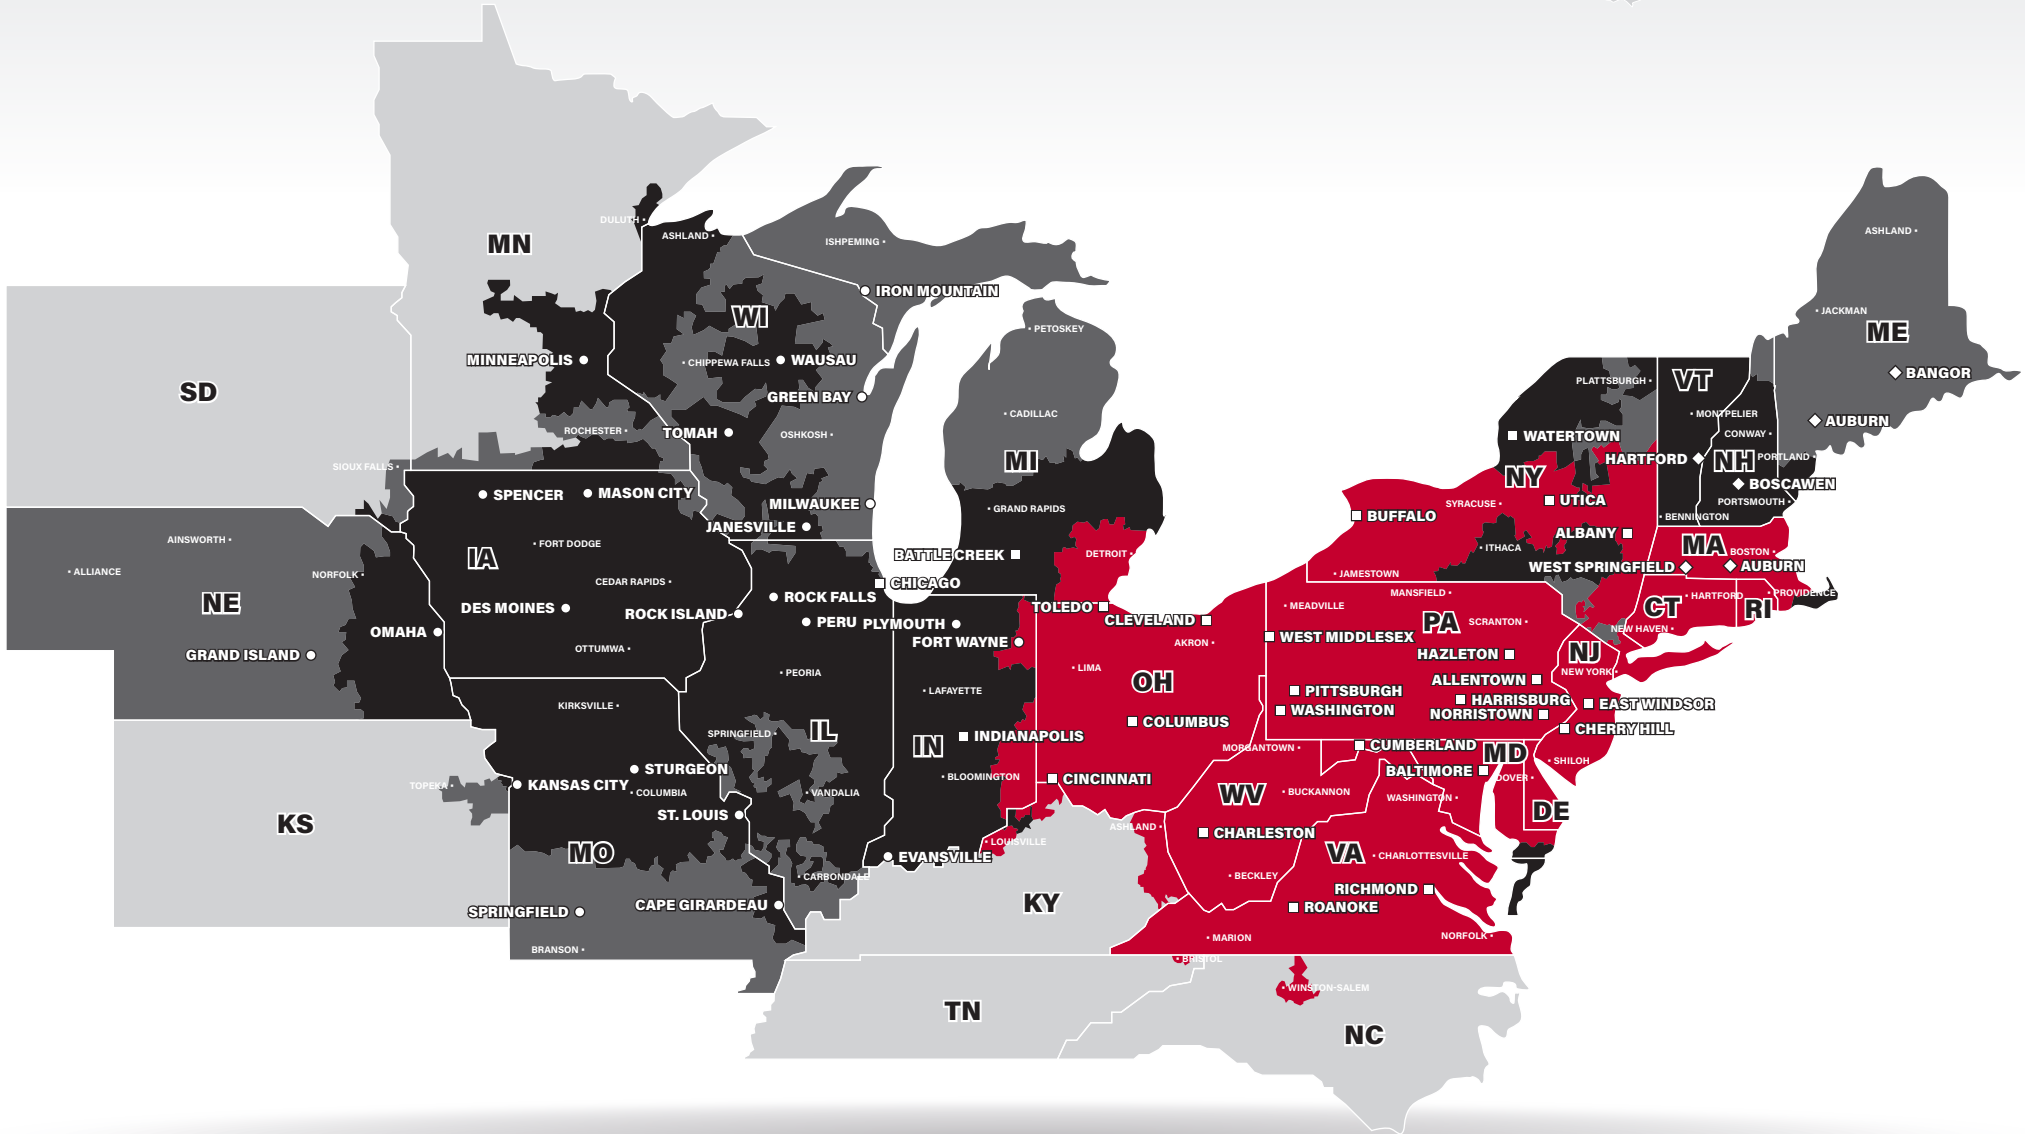

LTL MAP CHERRY HILL

1500 Industrial Highway, Cinnaminson, NJ 08077
Ph: 1-856-303-2799 | Ph: 1-877-669-2465 | Fax: 1-856-303-2791

LTL ■ DEDICATED ■ DRAYAGE ■ EXPEDITE
FREEZE PROTECTION ■ TRUCKLOAD ■ WAREHOUSE

Note: This map is a representation of transit days to major metro areas in these states. For up-to-date, zip-to-zip transit times and a full list of terminal locations, please visit our website at www.pittohio.com.