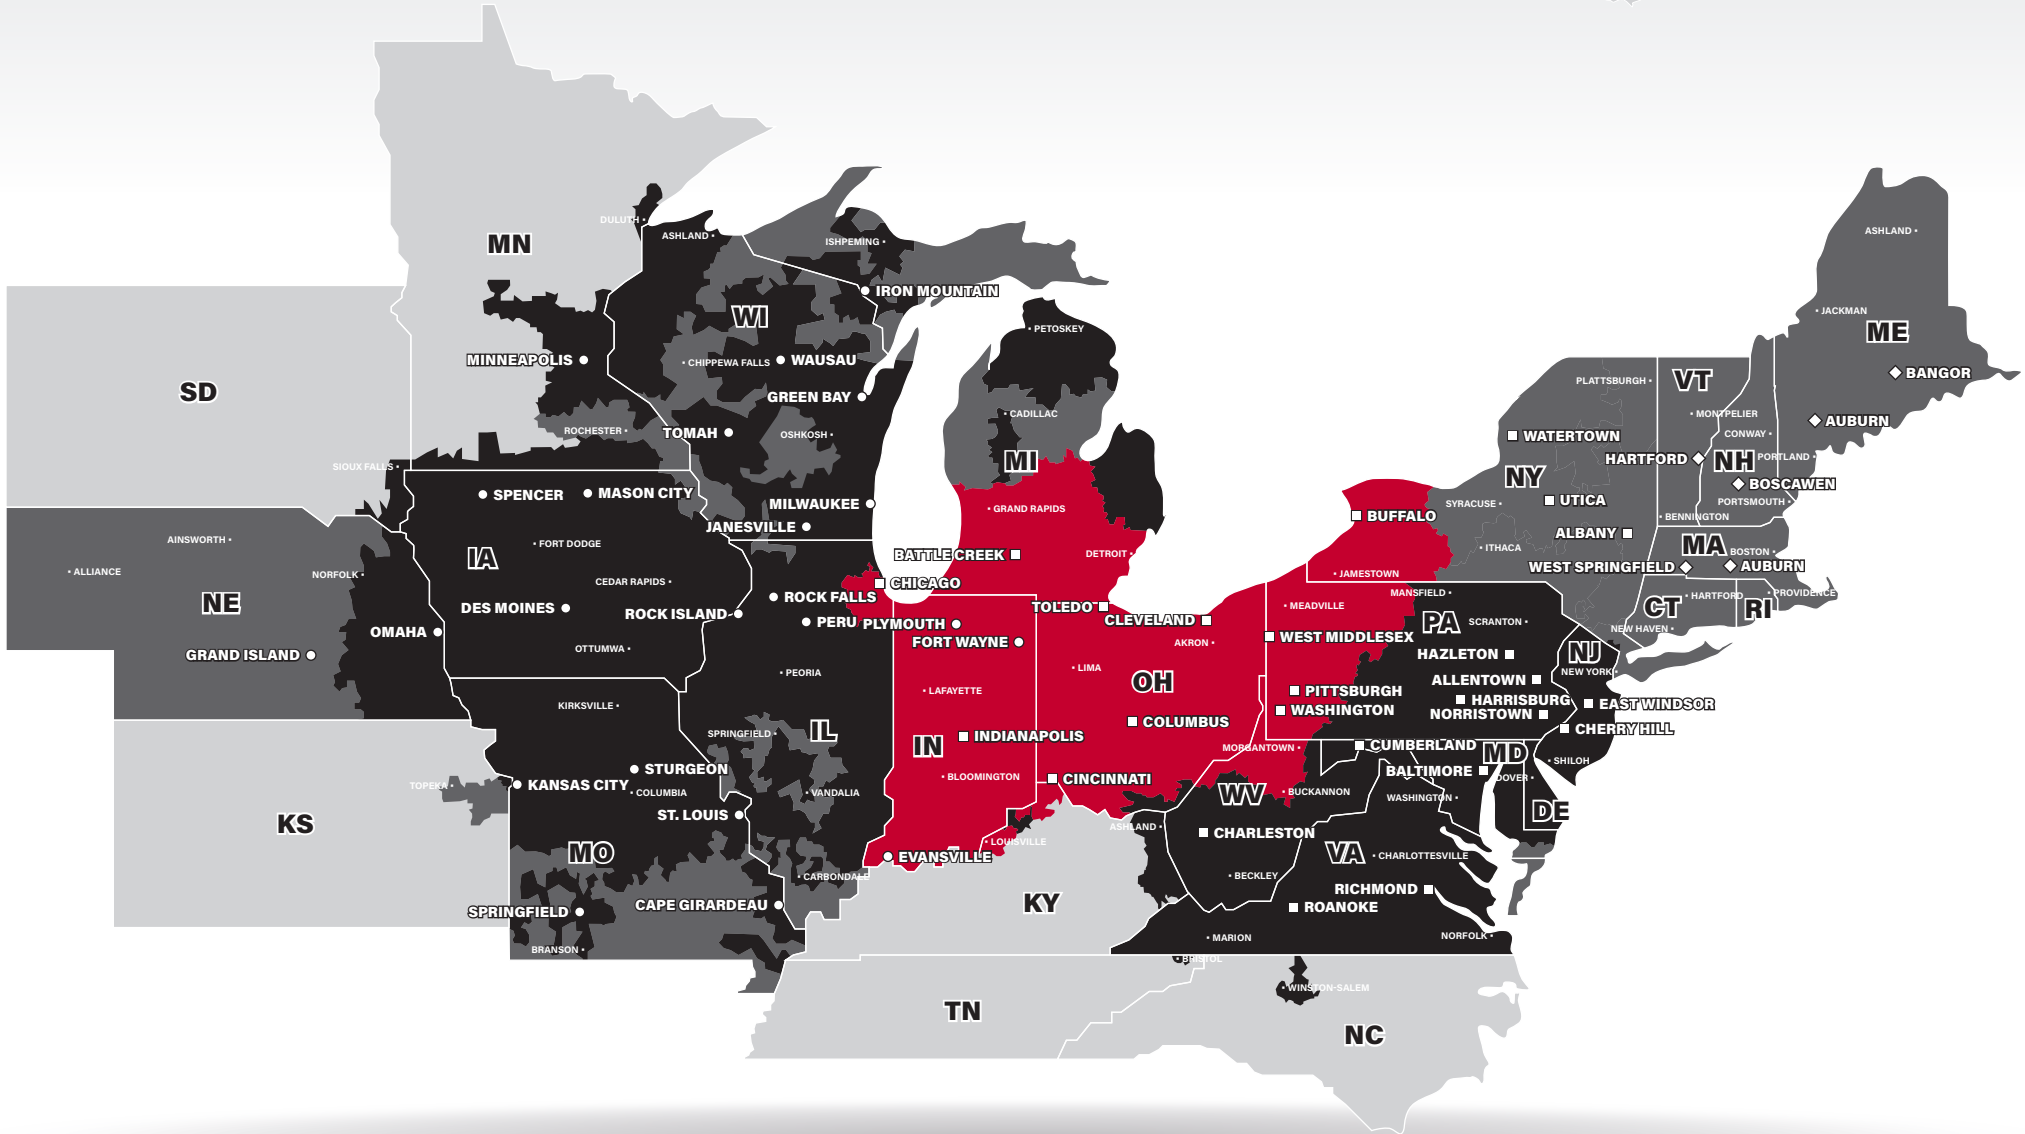

LTL MAP CHICAGO

8601 West 53rd Street, McCook, IL 60525

Ph: 1-708-652-3515 | Ph: 1-877-366-2449 | Fax: 1-708-652-3560

LTL ■ DEDICATED ■ DRAYAGE ■ EXPEDITE
FREEZE PROTECTION ■ TRUCKLOAD ■ WAREHOUSE

PITT OHIO CORE SERVICE ■ 1 DAY ■ 2 DAYS ■ 3+ DAYS

□ PITT OHIO TERMINAL ○ DOHRN TERMINAL ◇ ROSS EXPRESS TERMINAL

Note: This map is a representation of transit days to major metro areas in these states. For up-to-date, zip-to-zip transit times and a full list of terminal locations, please visit our website at www.pittohio.com.