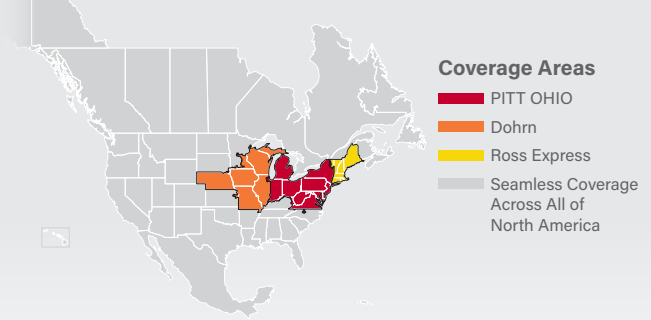

LTL MAP CHICAGO

8601 West 53rd Street, McCook, IL 60525

Ph: 1-708-652-3515 | Ph: 1-877-366-2449 | Fax: 1-708-652-3560

LTL ■ DEDICATED ■ DRAYAGE ■ EXPEDITE
FREEZE PROTECTION ■ TRUCKLOAD ■ WAREHOUSE

PITT OHIO CORE SERVICE ■ 1 DAY ■ 2 DAYS ■ 3+ DAYS

□ PITT OHIO TERMINAL ○ DOHRN TERMINAL ◇ ROSS EXPRESS TERMINAL

Note: This map is a representation of transit days to major metro areas in these states. For up-to-date, zip-to-zip transit times and a full list of terminal locations, please visit our website at www.pittohio.com.