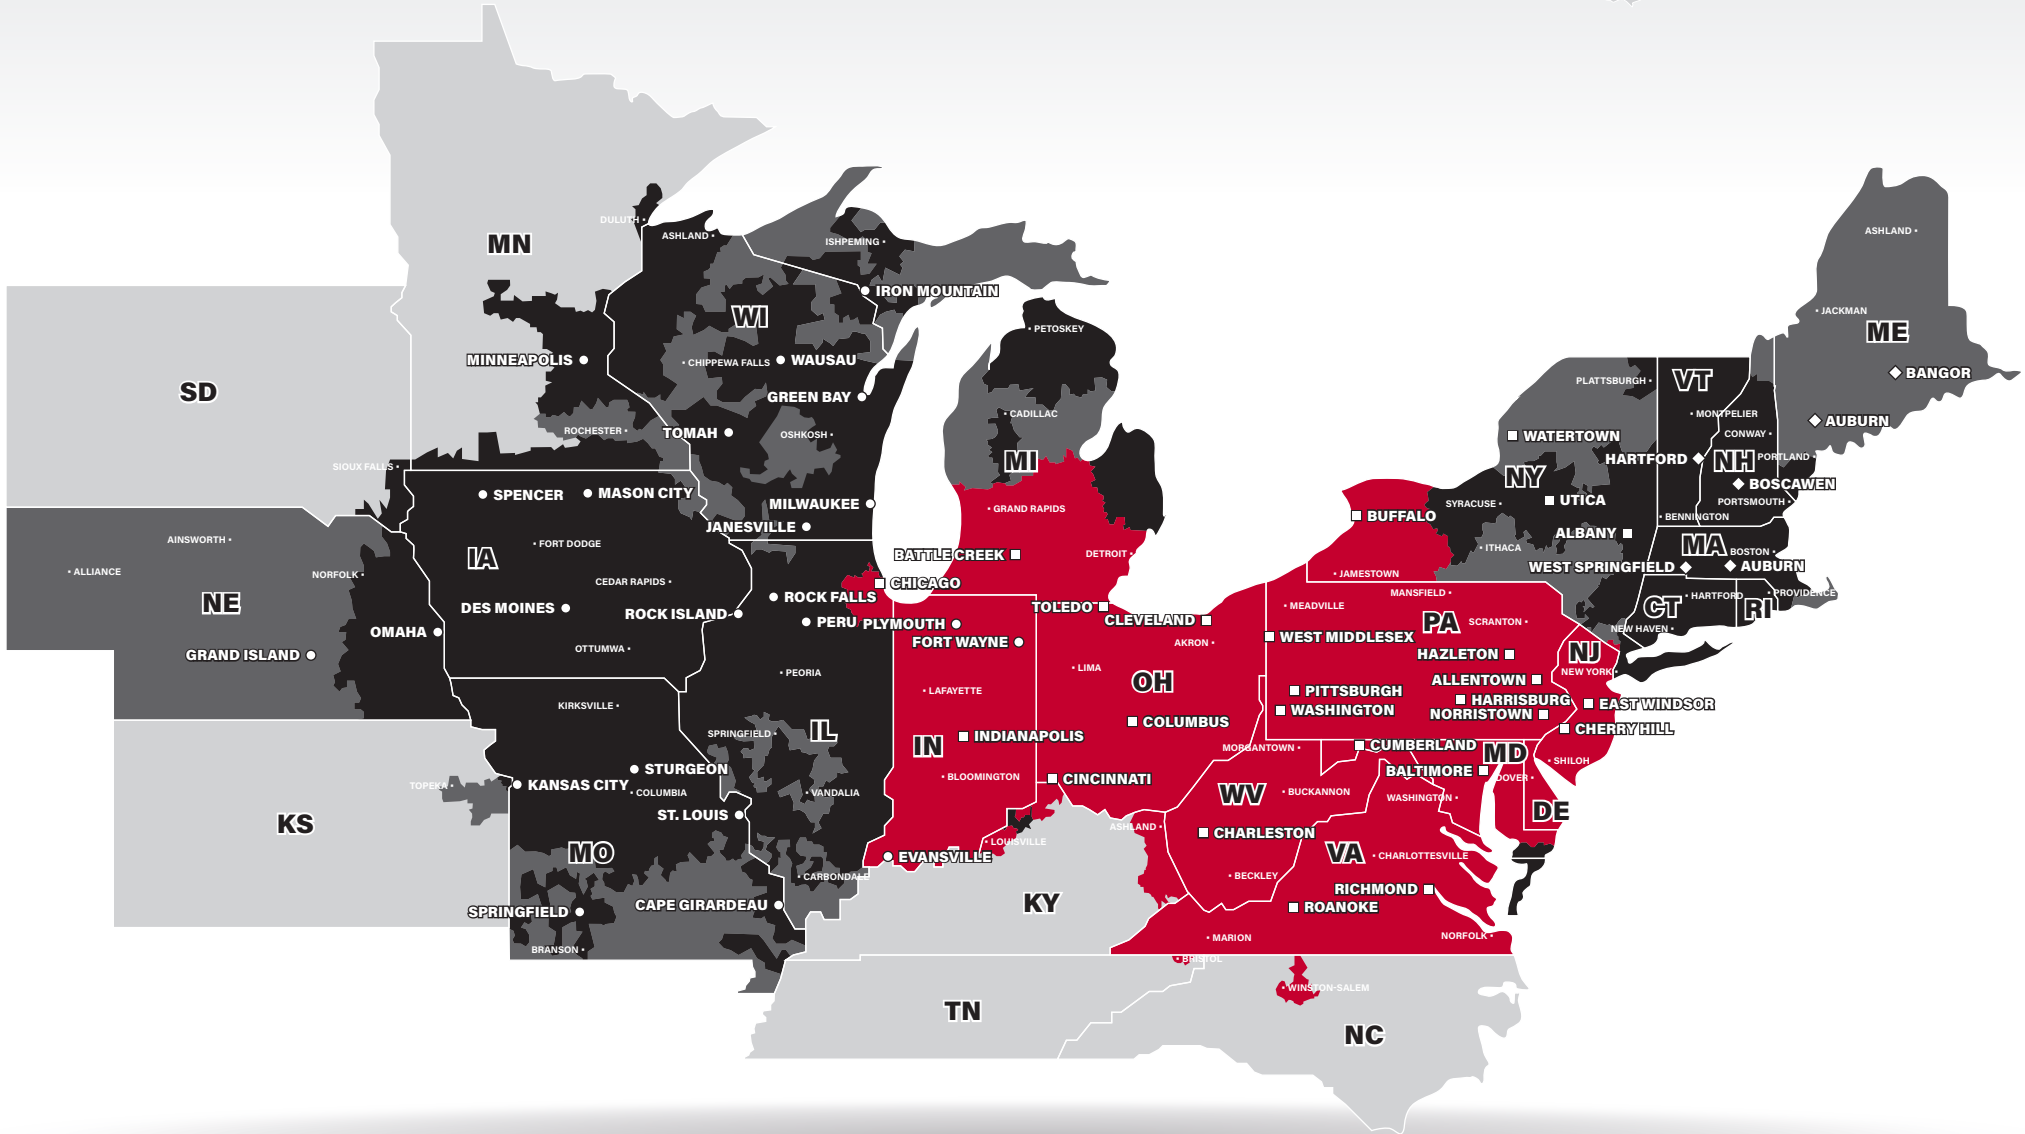

LTL MAP CINCINNATI

5000 Duff Drive, Cincinnati, OH 45246

Ph: 1-513-860-3424 | Ph: 1-800-765-4165 | Fax: 1-513-860-3430

LTL ■ DEDICATED ■ DRAYAGE ■ EXPEDITE
FREEZE PROTECTION ■ TRUCKLOAD ■ WAREHOUSE

PITT OHIO CORE SERVICE ■ 1 DAY ■ 2 DAYS ■ 3+ DAYS

□ PITT OHIO TERMINAL ○ DOHRN TERMINAL ◇ ROSS EXPRESS TERMINAL

Note: This map is a representation of transit days to major metro areas in these states. For up-to-date, zip-to-zip transit times and a full list of terminal locations, please visit our website at www.pittohio.com.