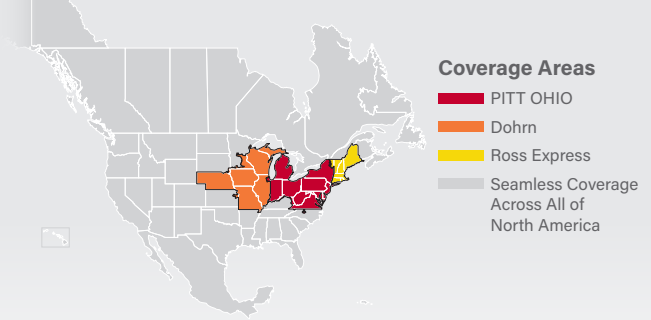

LTL MAP CINCINNATI

5000 Duff Drive, Cincinnati, OH 45246

Ph: 1-513-860-3424 | Ph: 1-800-765-4165 | Fax: 1-513-860-3430

LTL ■ DEDICATED ■ DRAYAGE ■ EXPEDITE
FREEZE PROTECTION ■ TRUCKLOAD ■ WAREHOUSE

PITT OHIO CORE SERVICE ■ 1 DAY ■ 2 DAYS ■ 3+ DAYS

□ PITT OHIO TERMINAL ○ DOHRN TERMINAL ◇ ROSS EXPRESS TERMINAL

Note: This map is a representation of transit days to major metro areas in these states. For up-to-date, zip-to-zip transit times and a full list of terminal locations, please visit our website at www.pittohio.com.