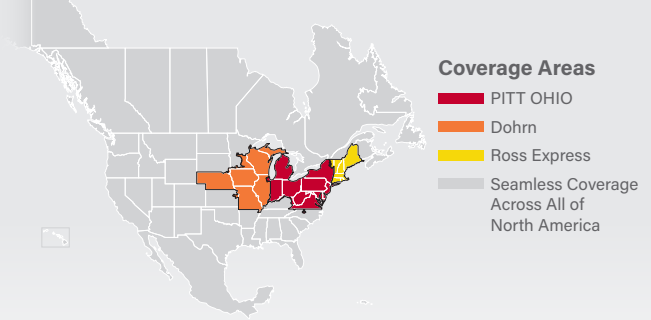

LTL MAP CLEVELAND

5570 Chevrolet Boulevard, Parma, OH 44130
Ph: 1-216-433-9000 | Ph: 1-800-241-1222 | Fax: 1-216-433-1197

LTL ■ DEDICATED ■ DRAYAGE ■ EXPEDITE
FREEZE PROTECTION ■ TRUCKLOAD ■ WAREHOUSE

Note: This map is a representation of transit days to major metro areas in these states. For up-to-date, zip-to-zip transit times and a full list of terminal locations, please visit our website at www.pittohio.com.