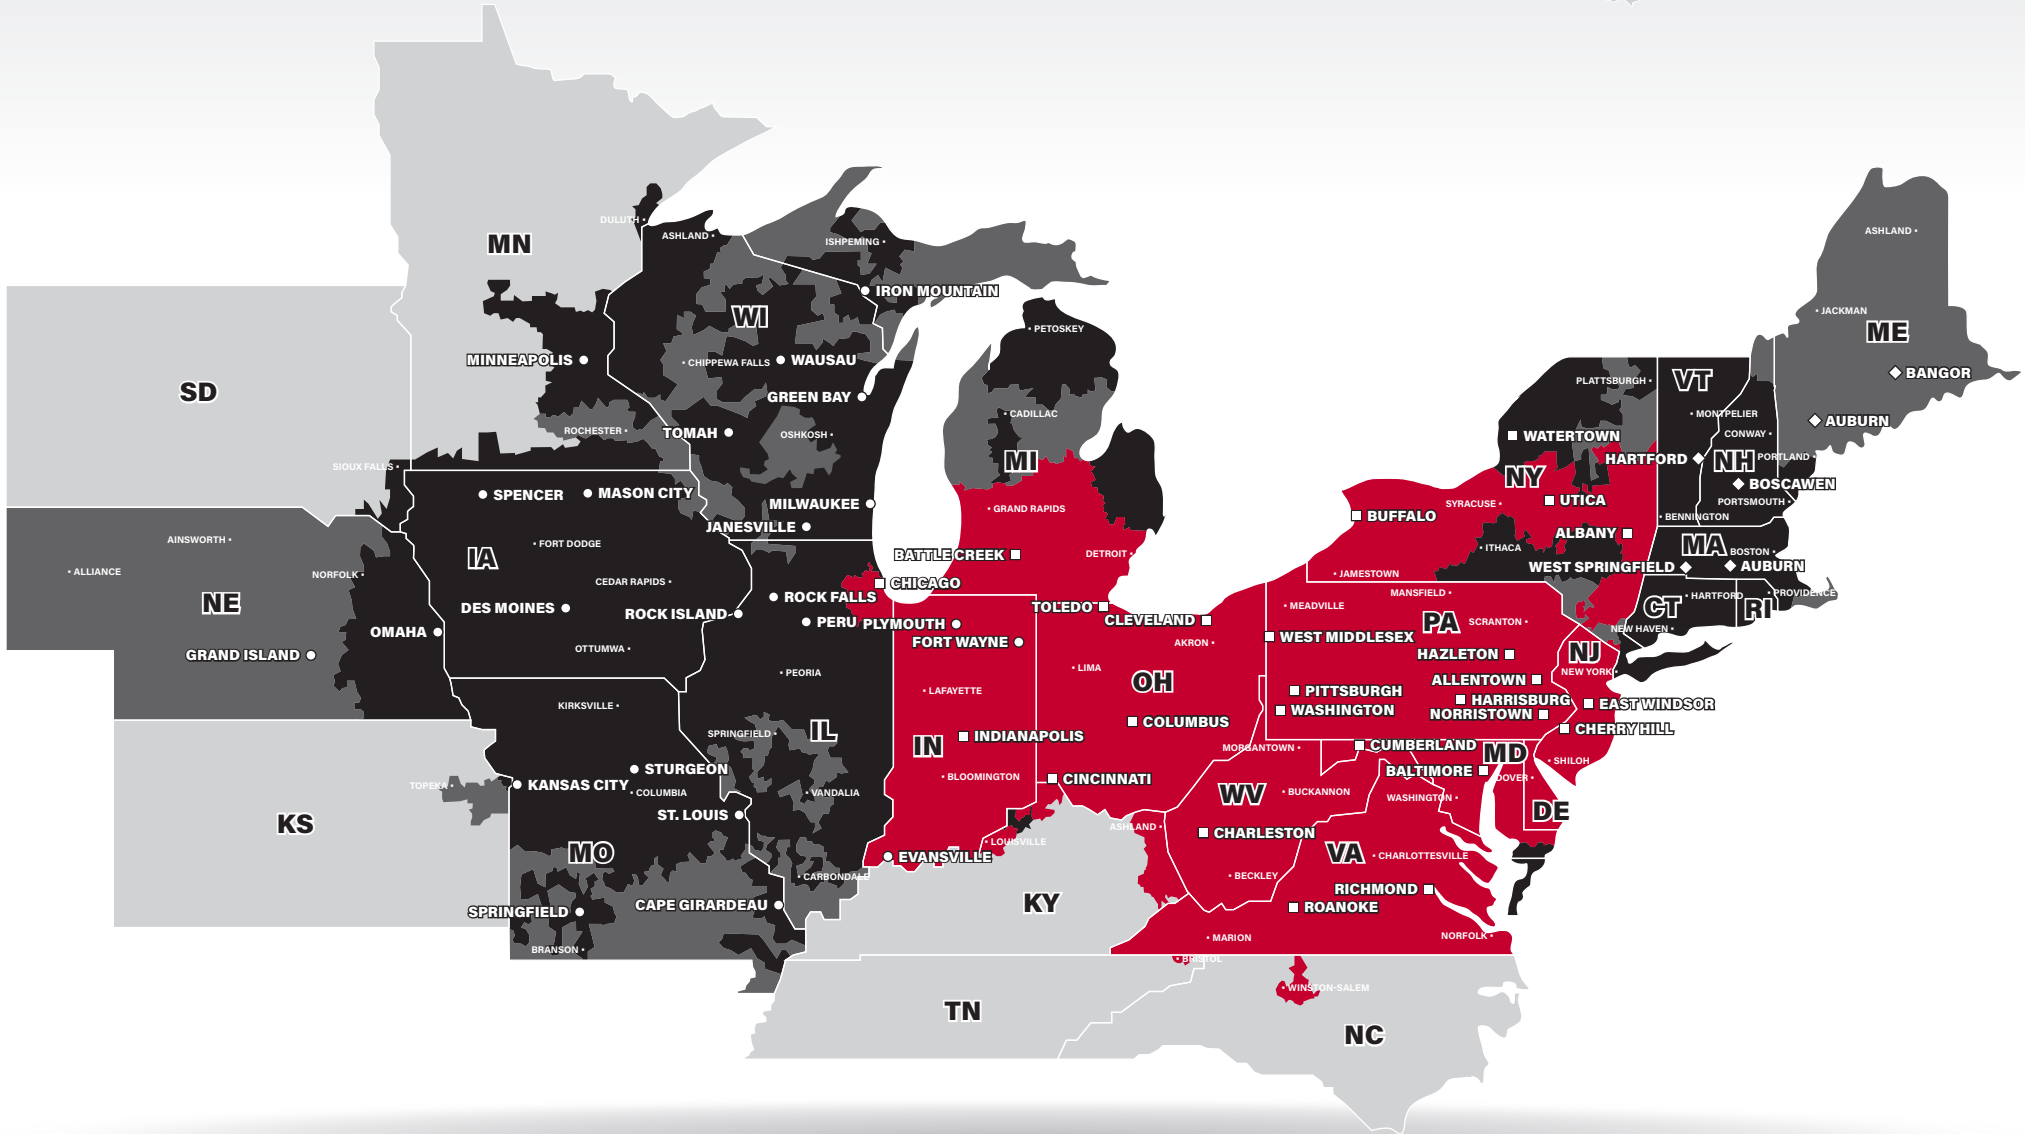

LTL MAP CLEVELAND

5570 Chevrolet Boulevard, Parma, OH 44130
Ph: 1-216-433-9000 | Ph: 1-800-241-1222 | Fax: 1-216-433-1197

LTL ■ DEDICATED ■ DRAYAGE ■ EXPEDITE
FREEZE PROTECTION ■ TRUCKLOAD ■ WAREHOUSE

Note: This map is a representation of transit days to major metro areas in these states. For up-to-date, zip-to-zip transit times and a full list of terminal locations, please visit our website at www.pittohio.com.