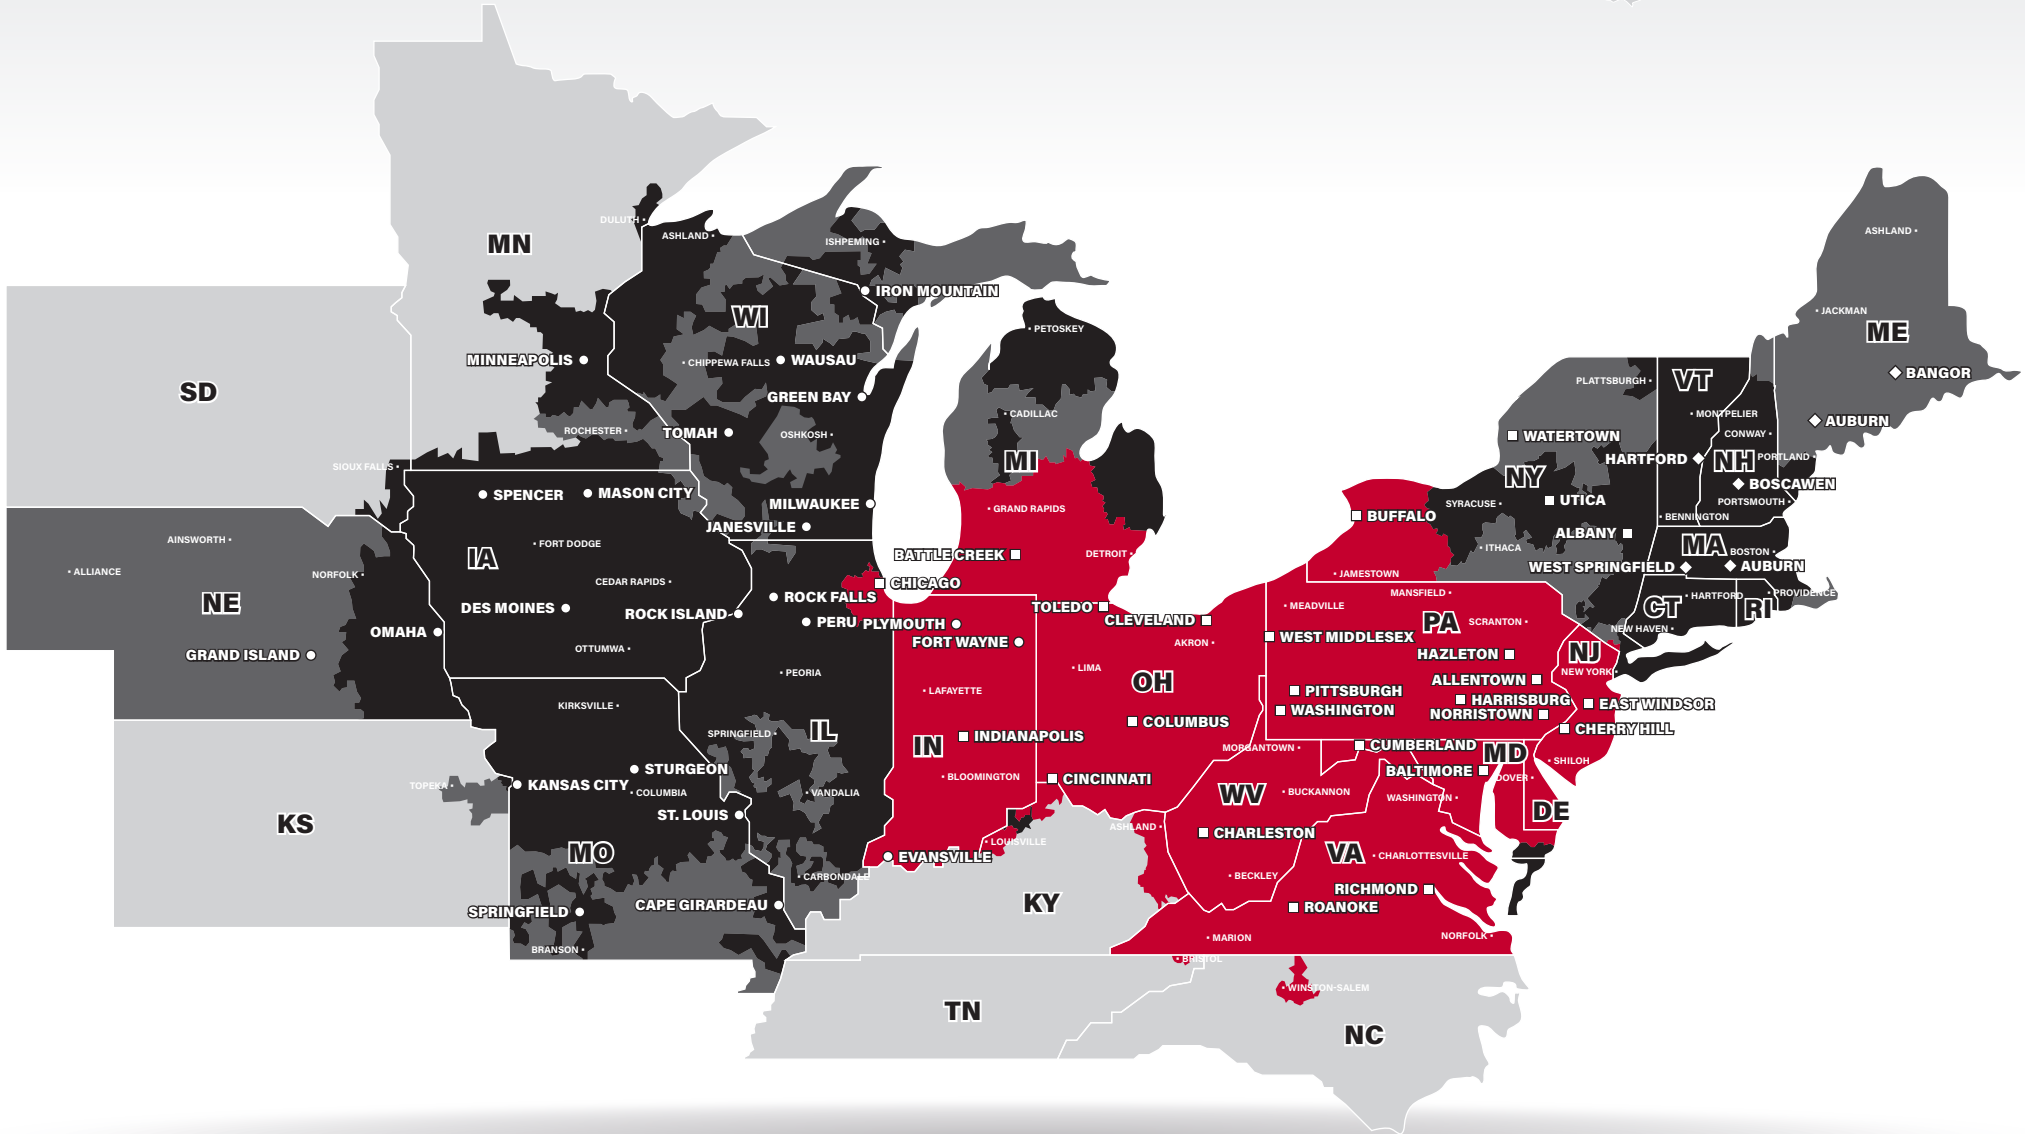

LTL MAP COLUMBUS

2101 Hardy Parkway Street, Grove City, OH 43123
Ph: 1-614-801-1064 | Ph: 1-800-795-2658 | Fax: 1-614-801-1073

LTL ■ DEDICATED ■ DRAYAGE ■ EXPEDITE
FREEZE PROTECTION ■ TRUCKLOAD ■ WAREHOUSE

Note: This map is a representation of transit days to major metro areas in these states. For up-to-date, zip-to-zip transit times and a full list of terminal locations, please visit our website at www.pittohio.com.