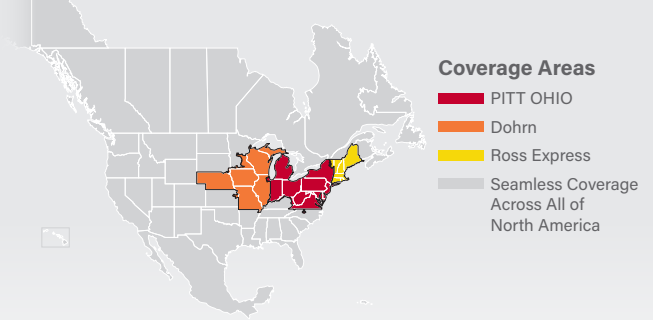

LTL MAP COLUMBUS

2101 Hardy Parkway Street, Grove City, OH 43123
Ph: 1-614-801-1064 | Ph: 1-800-795-2658 | Fax: 1-614-801-1073

LTL ■ DEDICATED ■ DRAYAGE ■ EXPEDITE
FREEZE PROTECTION ■ TRUCKLOAD ■ WAREHOUSE

Note: This map is a representation of transit days to major metro areas in these states. For up-to-date, zip-to-zip transit times and a full list of terminal locations, please visit our website at www.pittohio.com.