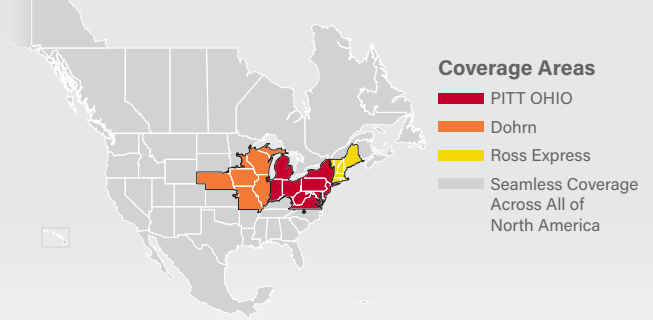

LTL MAP CUMBERLAND

10901 Day Road Southeast, Cumberland, MD 21502

Ph: 1-301-777-0909 | Ph: 1-800-767-2862 | Fax: 1-301-777-8009

LTL ■ DEDICATED ■ DRAYAGE ■ EXPEDITE
FREEZE PROTECTION ■ TRUCKLOAD ■ WAREHOUSE

PITT OHIO CORE SERVICE ■ 1 DAY ■ 2 DAYS ■ 3+ DAYS

□ PITT OHIO TERMINAL ○ DOHRN TERMINAL ◇ ROSS EXPRESS TERMINAL

Note: This map is a representation of transit days to major metro areas in these states. For up-to-date, zip-to-zip transit times and a full list of terminal locations, please visit our website at www.pittohio.com.