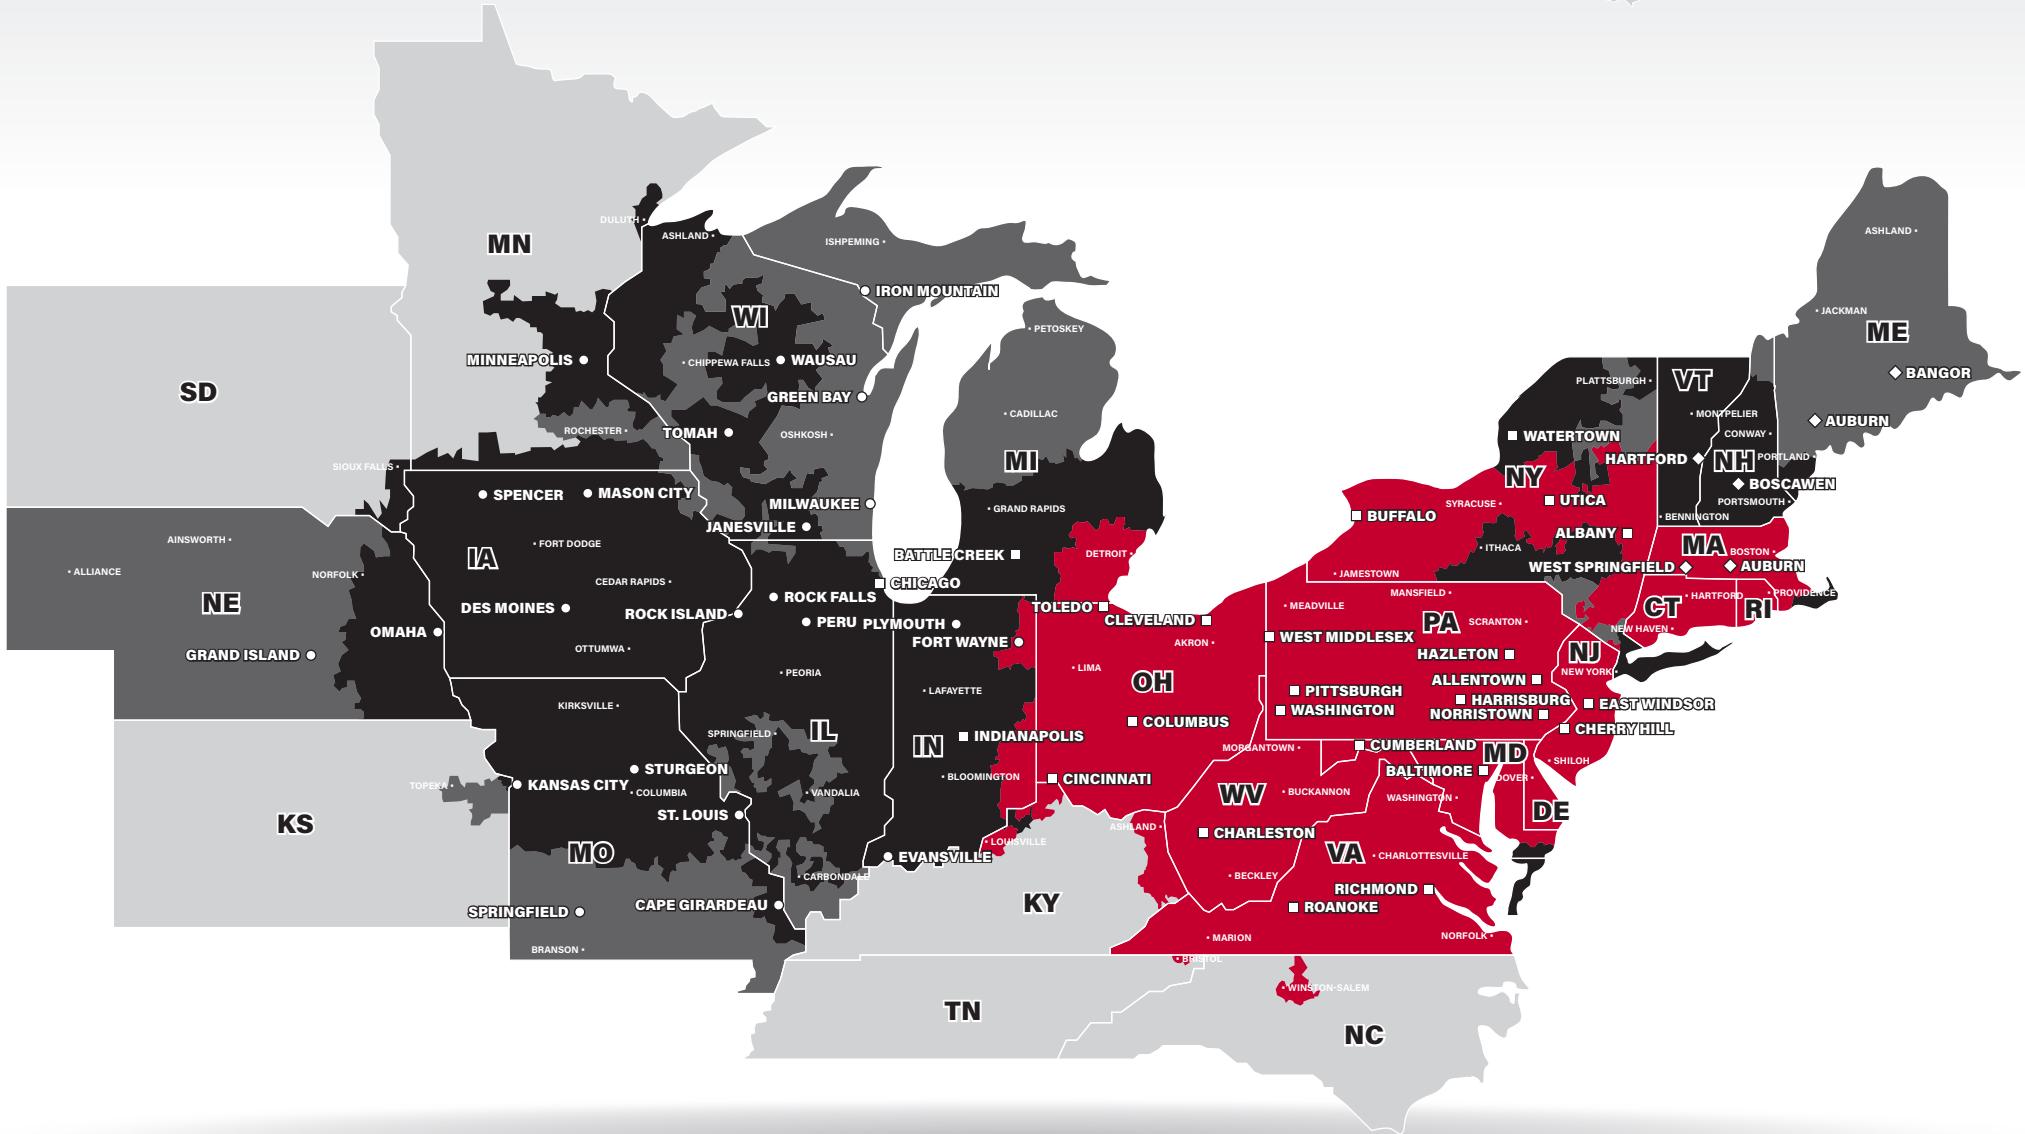

LTL MAP CUMBERLAND

10901 Day Road Southeast, Cumberland, MD 21502

Ph: 1-301-777-0909 | Ph: 1-800-767-2862 | Fax: 1-301-777-8009

LTL ■ DEDICATED ■ DRAYAGE ■ EXPEDITE
FREEZE PROTECTION ■ TRUCKLOAD ■ WAREHOUSE

PITT OHIO CORE SERVICE ■ 1 DAY ■ 2 DAYS ■ 3+ DAYS

□ PITT OHIO TERMINAL ○ DOHRN TERMINAL ◇ ROSS EXPRESS TERMINAL

Note: This map is a representation of transit days to major metro areas in these states. For up-to-date, zip-to-zip transit times and a full list of terminal locations, please visit our website at www.pittohio.com.