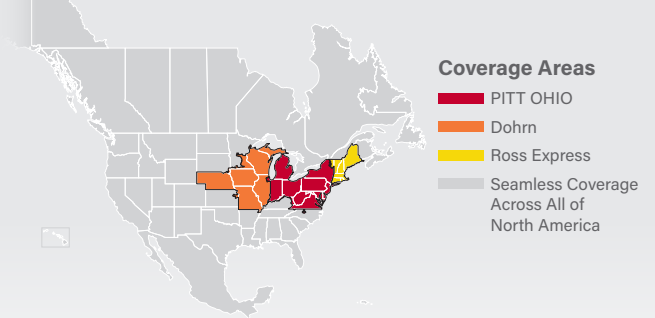

LTL MAP EAST WINDSOR

209 Whitehead Road Extension, Hamilton Township, NJ 08619
Ph: 1-609-890-2086 | Ph: 1-877-325-9463 | Fax: 1-609-890-2063

LTL ■ DEDICATED ■ DRAYAGE ■ EXPEDITE
FREEZE PROTECTION ■ TRUCKLOAD ■ WAREHOUSE

PITT OHIO CORE SERVICE ■ 1 DAY ■ 2 DAYS ■ 3+ DAYS

□ PITT OHIO TERMINAL ○ DOHRN TERMINAL ◇ ROSS EXPRESS TERMINAL

Note: This map is a representation of transit days to major metro areas in these states. For up-to-date, zip-to-zip transit times and a full list of terminal locations, please visit our website at www.pittohio.com.