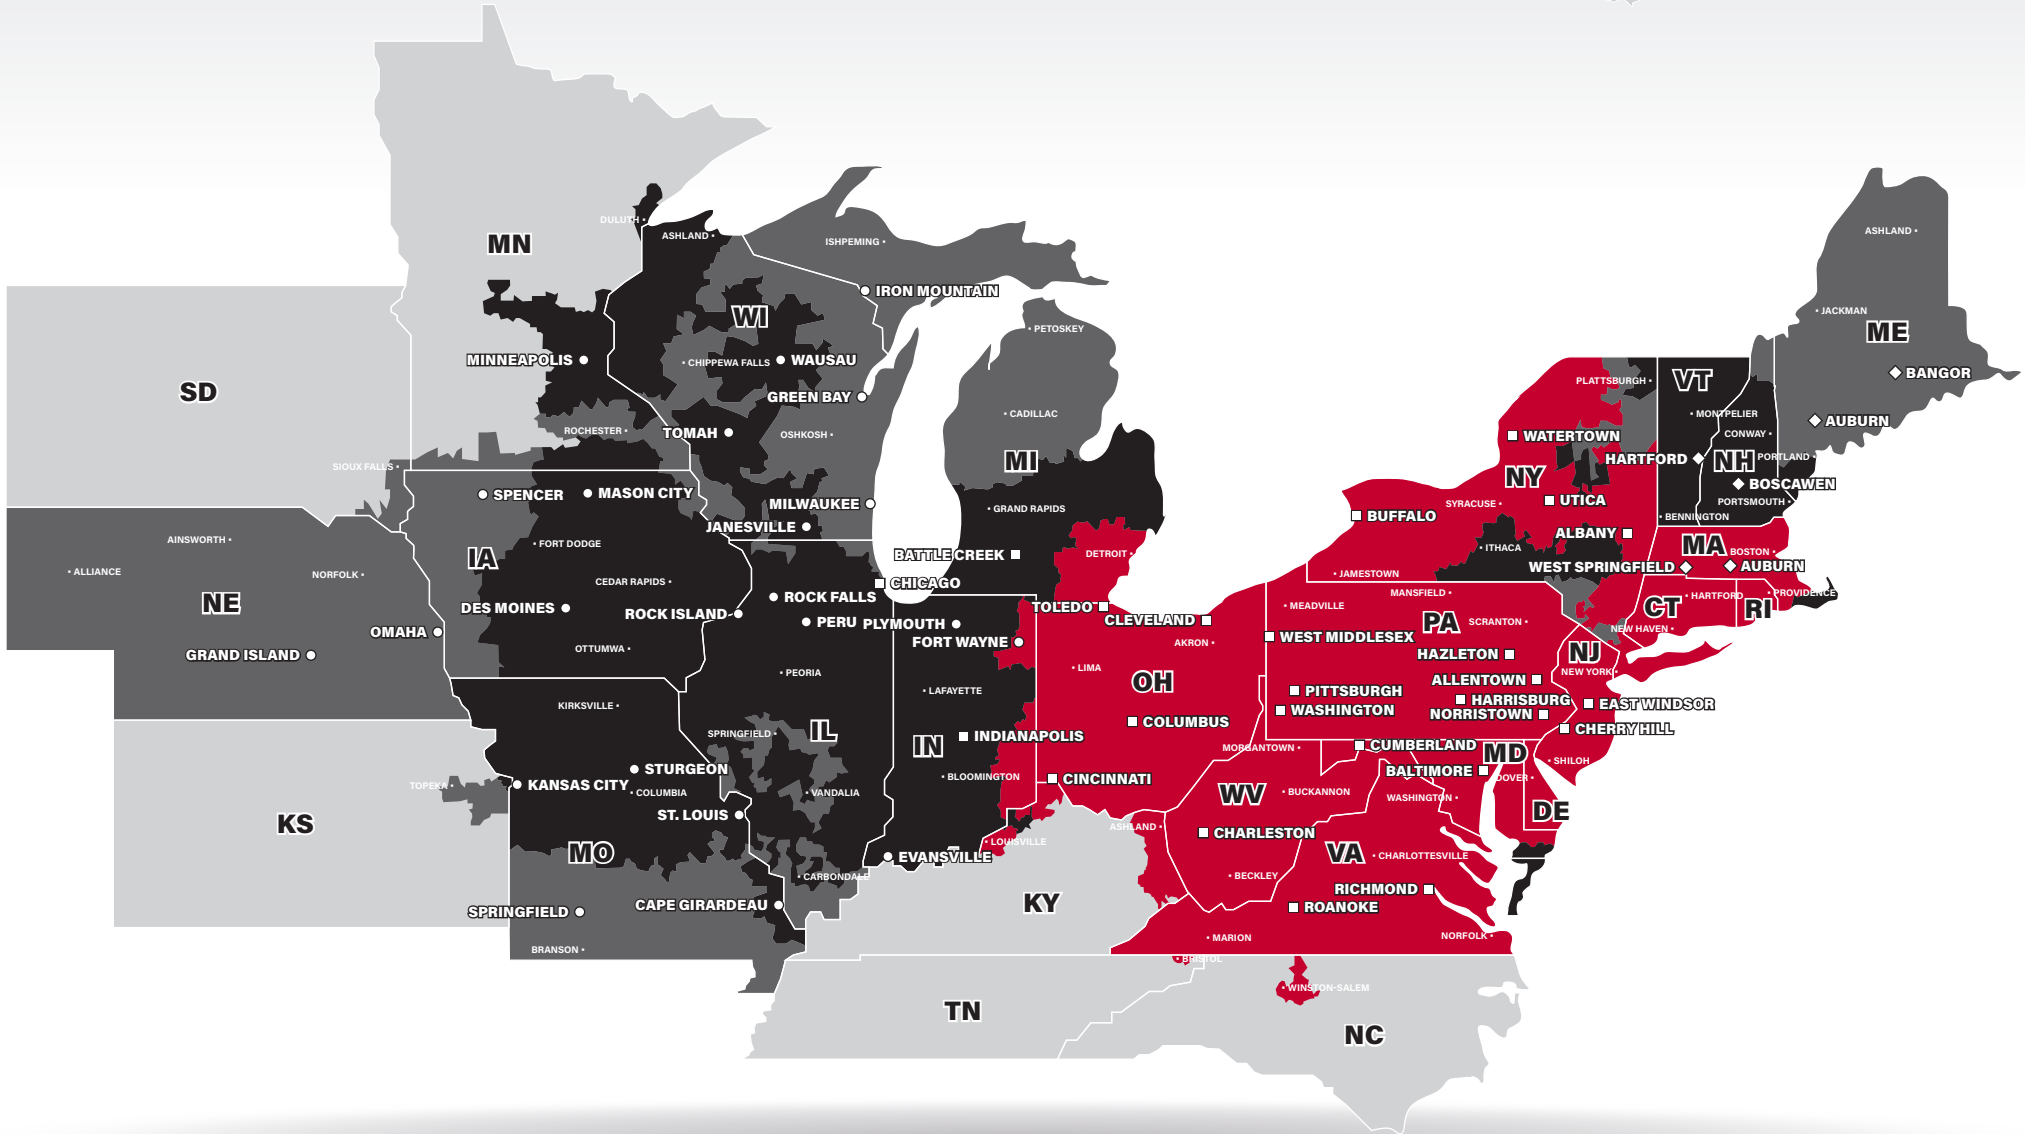

LTL MAP EAST WINDSOR

209 Whitehead Road Extension, Hamilton Township, NJ 08619
Ph: 1-609-890-2086 | Ph: 1-877-325-9463 | Fax: 1-609-890-2063

LTL ■ DEDICATED ■ DRAYAGE ■ EXPEDITE
FREEZE PROTECTION ■ TRUCKLOAD ■ WAREHOUSE

PITT OHIO CORE SERVICE ■ 1 DAY ■ 2 DAYS ■ 3+ DAYS

□ PITT OHIO TERMINAL ○ DOHRN TERMINAL ◇ ROSS EXPRESS TERMINAL

Note: This map is a representation of transit days to major metro areas in these states. For up-to-date, zip-to-zip transit times and a full list of terminal locations, please visit our website at www.pittohio.com.