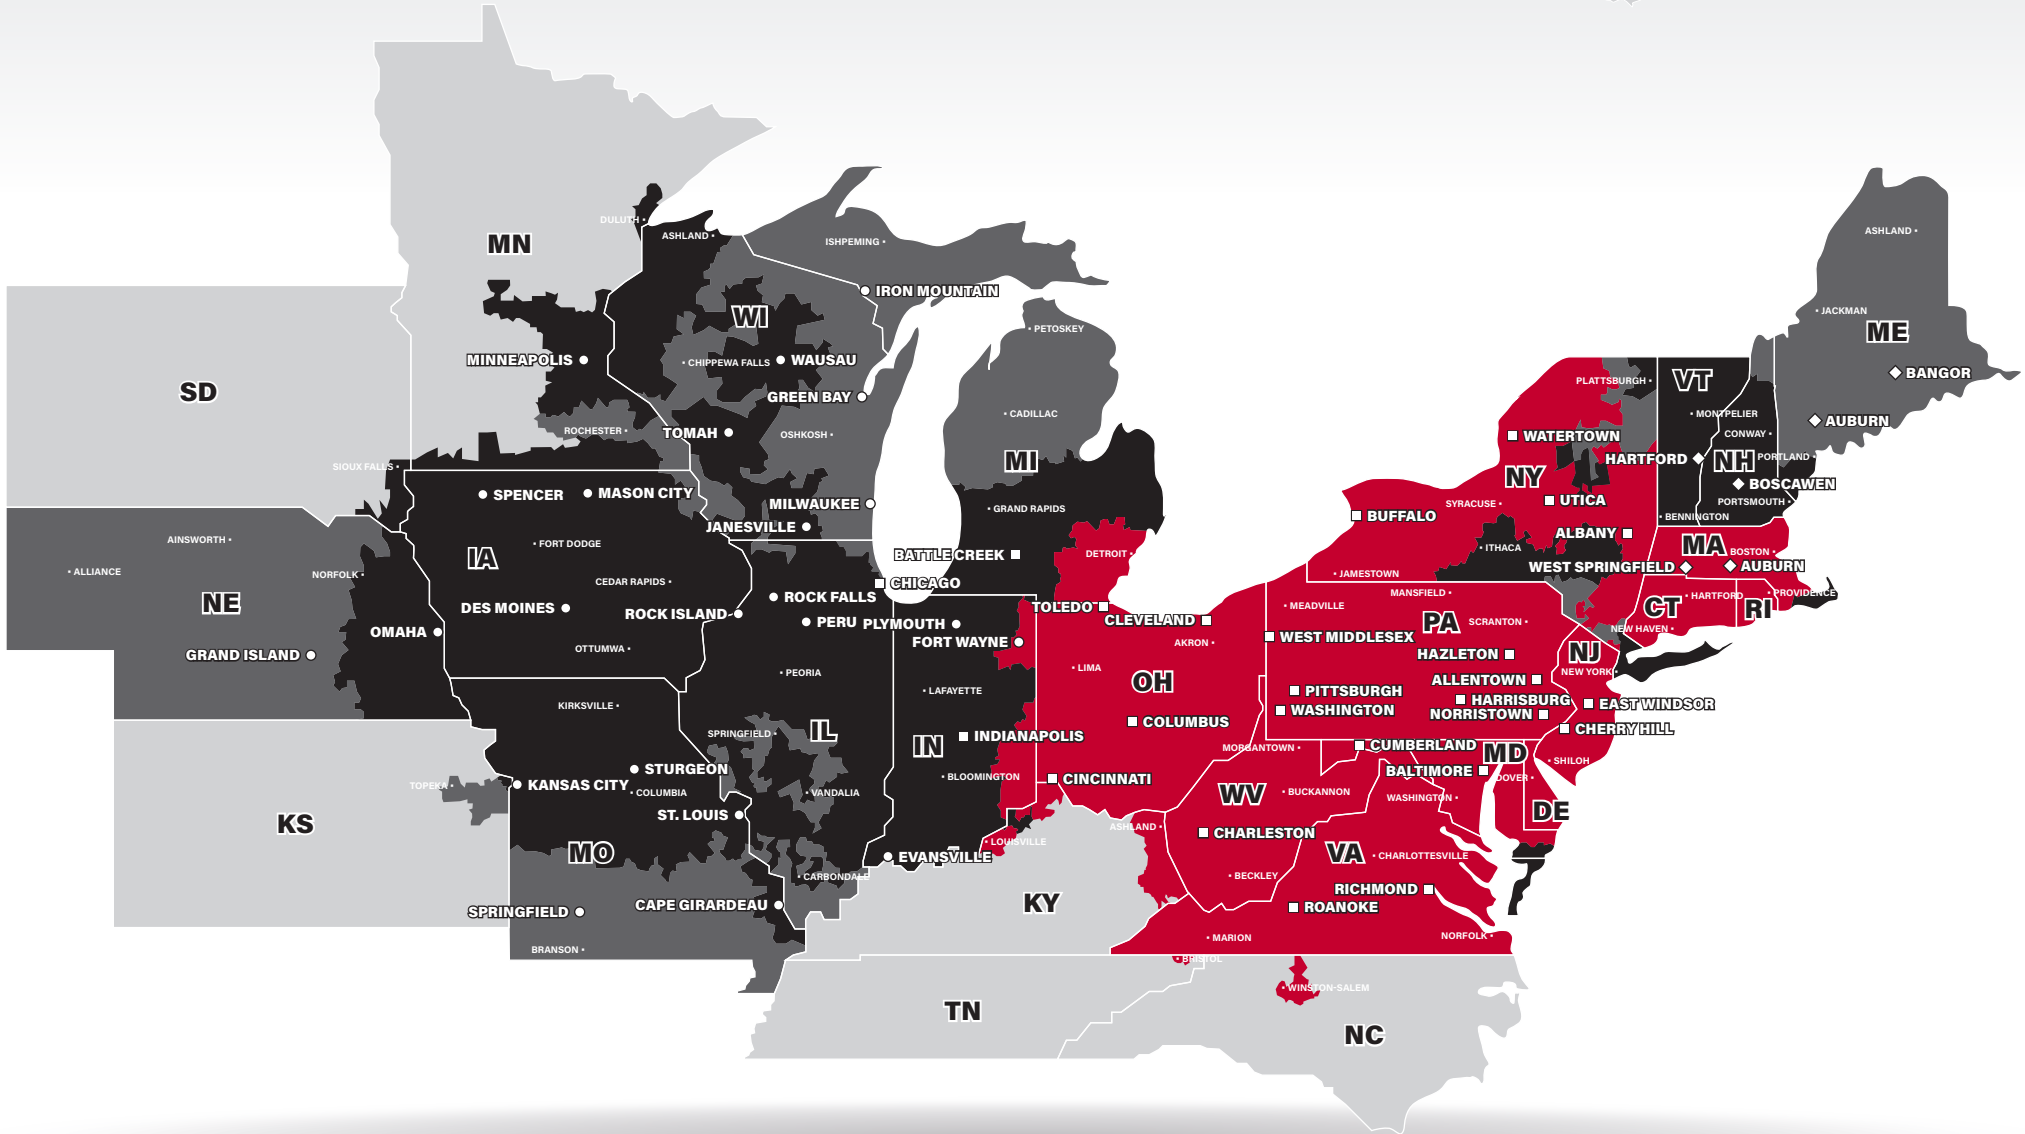

# LTL MAP HAZLETON

588 Oak Ridge Road, Hazleton, PA 18201

Ph: 1-570-384-5051 | Ph: 1-800-472-4038 | Fax: 1-570-384-5057

**LTL ■ DEDICATED ■ DRAYAGE ■ EXPEDITE**  
**FREEZE PROTECTION ■ TRUCKLOAD ■ WAREHOUSE**

PITT OHIO CORE SERVICE ■ 1 DAY ■ 2 DAYS ■ 3+ DAYS

□ PITT OHIO TERMINAL ○ DOHRN TERMINAL ◇ ROSS EXPRESS TERMINAL

Note: This map is a representation of transit days to major metro areas in these states. For up-to-date, zip-to-zip transit times and a full list of terminal locations, please visit our website at [www.pittohio.com](http://www.pittohio.com).