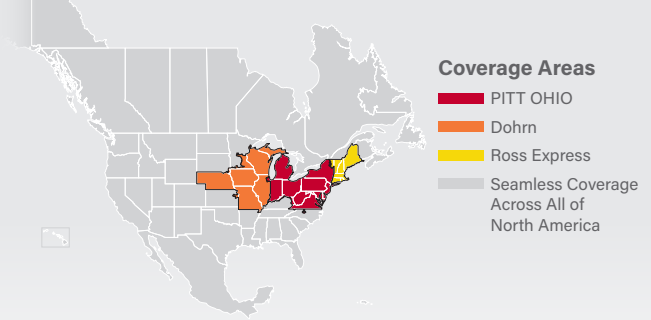

# LTL MAP HAZLETON

588 Oak Ridge Road, Hazleton, PA 18201

Ph: 1-570-384-5051 | Ph: 1-800-472-4038 | Fax: 1-570-384-5057

**LTL ■ DEDICATED ■ DRAYAGE ■ EXPEDITE**  
**FREEZE PROTECTION ■ TRUCKLOAD ■ WAREHOUSE**

PITT OHIO CORE SERVICE ■ 1 DAY ■ 2 DAYS ■ 3+ DAYS

□ PITT OHIO TERMINAL ○ DOHRN TERMINAL ◇ ROSS EXPRESS TERMINAL

Note: This map is a representation of transit days to major metro areas in these states. For up-to-date, zip-to-zip transit times and a full list of terminal locations, please visit our website at [www.pittohio.com](http://www.pittohio.com).