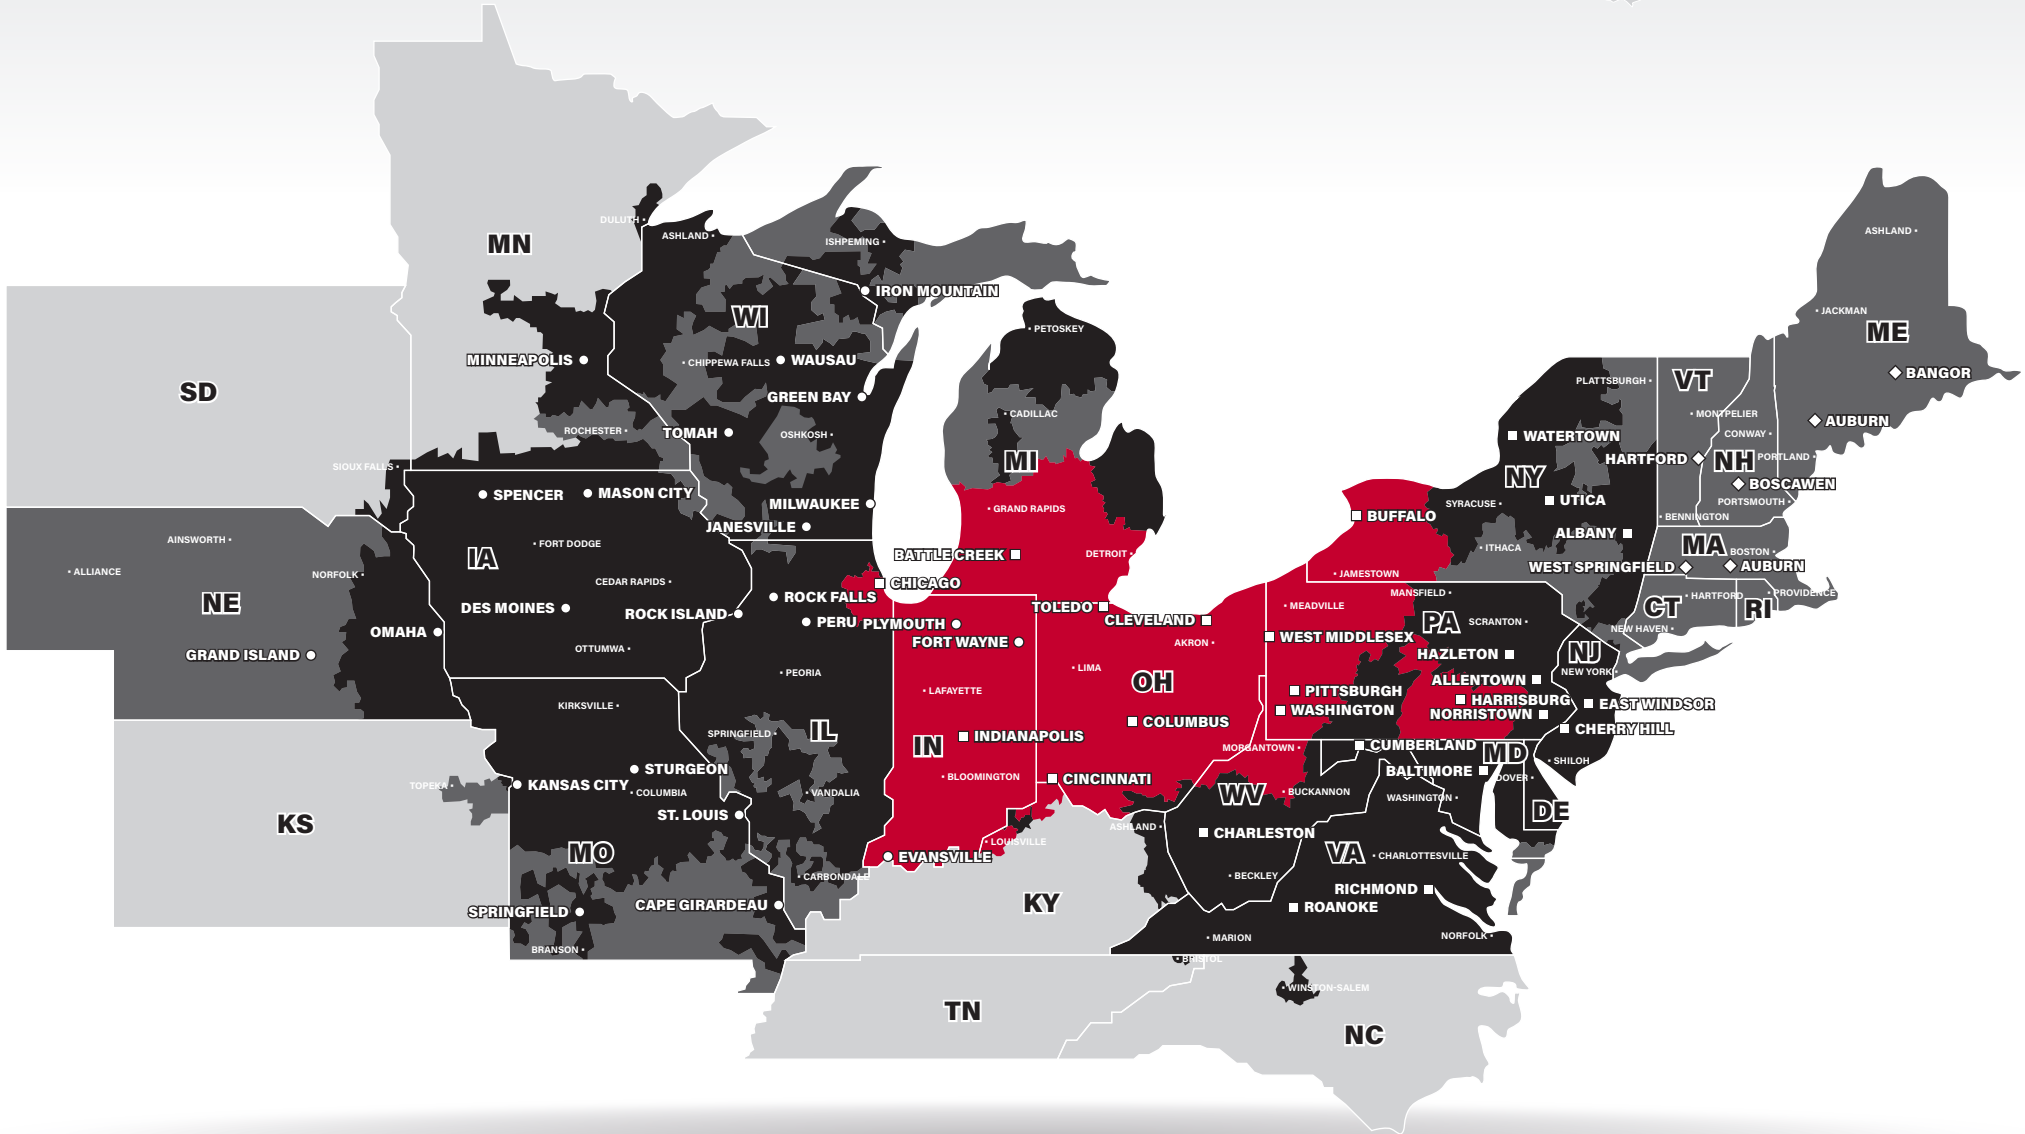

LTL MAP INDIANAPOLIS

1235 Terminal Road, Indianapolis, IN 46217

Ph: 1-317-241-9802 | Ph: 1-888-449-1566 | Fax: 1-317-243-9270

LTL ■ DEDICATED ■ DRAYAGE ■ EXPEDITE
FREEZE PROTECTION ■ TRUCKLOAD ■ WAREHOUSE

PITT OHIO CORE SERVICE ■ 1 DAY ■ 2 DAYS ■ 3+ DAYS

□ PITT OHIO TERMINAL ○ DOHRN TERMINAL ◇ ROSS EXPRESS TERMINAL

Note: This map is a representation of transit days to major metro areas in these states. For up-to-date, zip-to-zip transit times and a full list of terminal locations, please visit our website at www.pittohio.com.