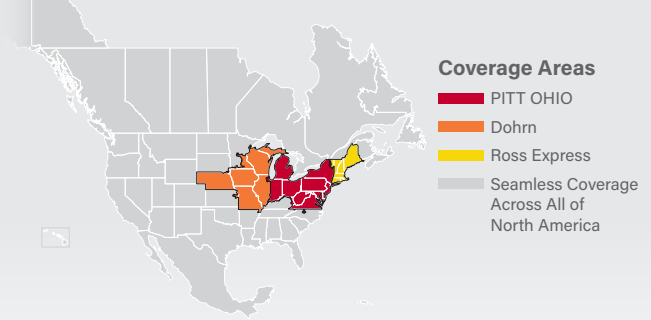

LTL MAP INDIANAPOLIS

1235 Terminal Road, Indianapolis, IN 46217

Ph: 1-317-241-9802 | Ph: 1-888-449-1566 | Fax: 1-317-243-9270

LTL ■ DEDICATED ■ DRAYAGE ■ EXPEDITE
FREEZE PROTECTION ■ TRUCKLOAD ■ WAREHOUSE

PITT OHIO CORE SERVICE ■ 1 DAY ■ 2 DAYS ■ 3+ DAYS

□ PITT OHIO TERMINAL ○ DOHRN TERMINAL ◇ ROSS EXPRESS TERMINAL

Note: This map is a representation of transit days to major metro areas in these states. For up-to-date, zip-to-zip transit times and a full list of terminal locations, please visit our website at www.pittohio.com.