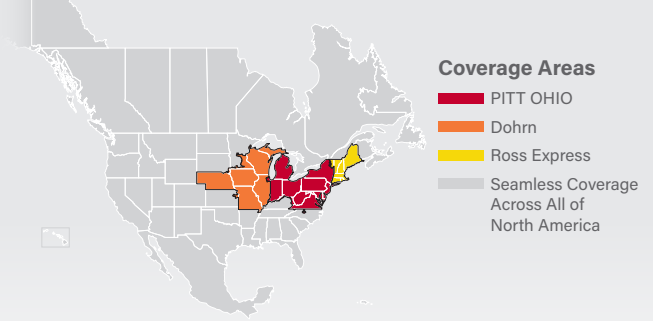

LTL MAP LOUISVILLE

Served by our Cincinnati Terminal

5000 Duff Drive, Cincinnati, OH 45246

Ph: 1-513-860-3424 | Ph: 1-800-765-4165 | Fax: 1-513-860-3430

LTL ■ DEDICATED ■ DRAYAGE ■ EXPEDITE
FREEZE PROTECTION ■ TRUCKLOAD ■ WAREHOUSE

Note: This map is a representation of transit days to major metro areas in these states. For up-to-date, zip-to-zip transit times and a full list of terminal locations, please visit our website at www.pittohio.com.