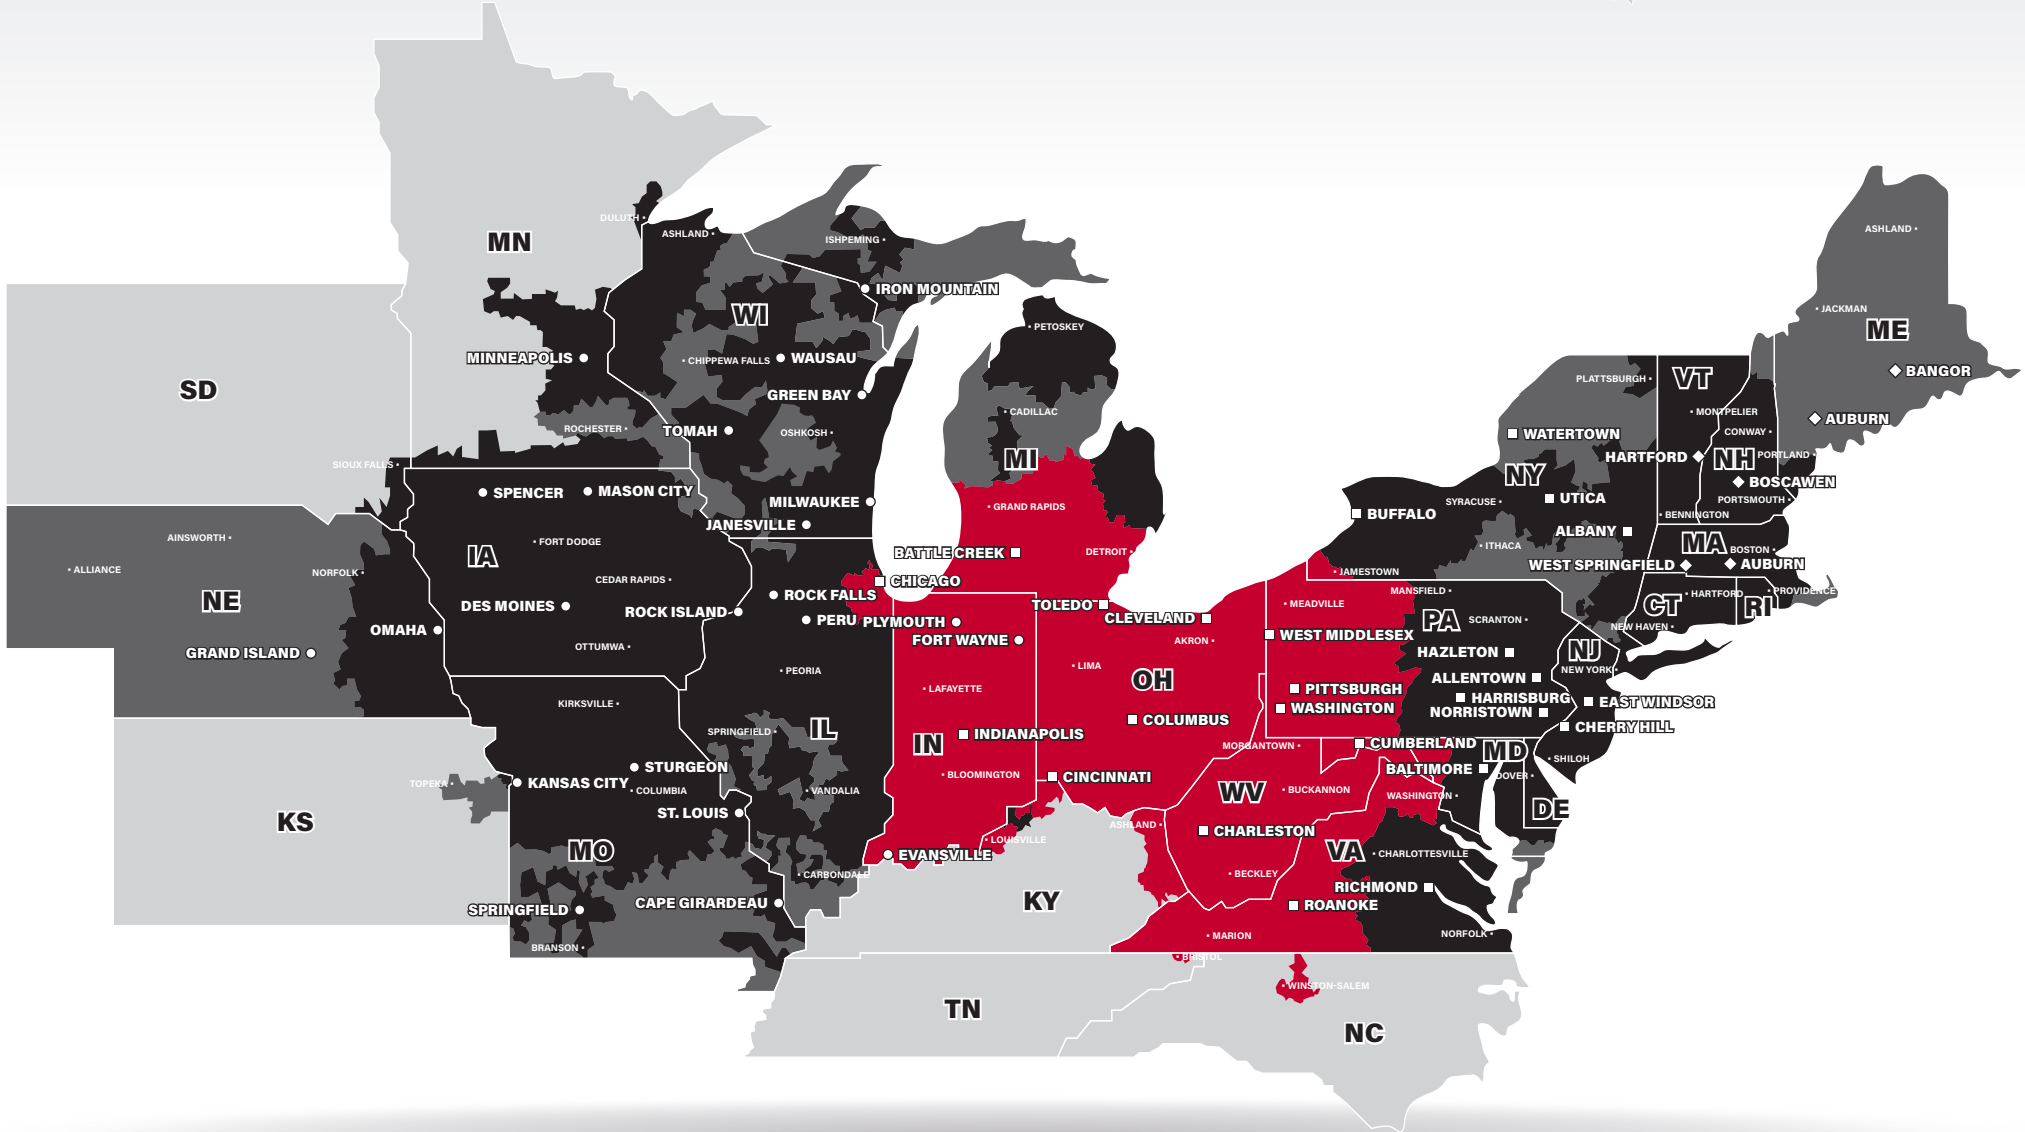

LTL MAP LOUISVILLE

Served by our Cincinnati Terminal

5000 Duff Drive, Cincinnati, OH 45246

Ph: 1-513-860-3424 | Ph: 1-800-765-4165 | Fax: 1-513-860-3430

LTL ■ DEDICATED ■ DRAYAGE ■ EXPEDITE
FREEZE PROTECTION ■ TRUCKLOAD ■ WAREHOUSE

Note: This map is a representation of transit days to major metro areas in these states. For up-to-date, zip-to-zip transit times and a full list of terminal locations, please visit our website at www.pittohio.com.