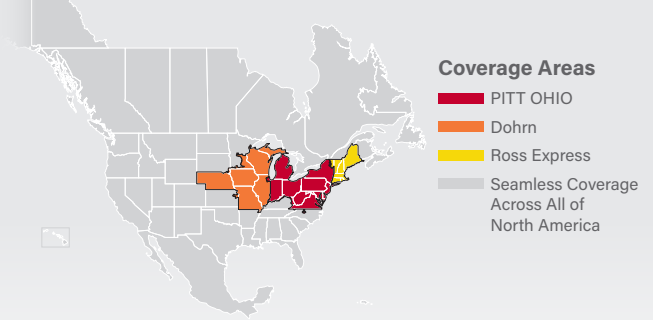

LTL MAP NORRISTOWN

541 Hollow Road, Phoenixville, PA 19460

Ph: 1-610-983-3905 | Ph: 1-800-669-6257 | Fax: 1-610-983-3907

LTL ■ DEDICATED ■ DRAYAGE ■ EXPEDITE
FREEZE PROTECTION ■ TRUCKLOAD ■ WAREHOUSE

PITT OHIO CORE SERVICE ■ 1 DAY ■ 2 DAYS ■ 3+ DAYS

□ PITT OHIO TERMINAL ○ DOHRN TERMINAL ◇ ROSS EXPRESS TERMINAL

Note: This map is a representation of transit days to major metro areas in these states. For up-to-date, zip-to-zip transit times and a full list of terminal locations, please visit our website at www.pittohio.com.