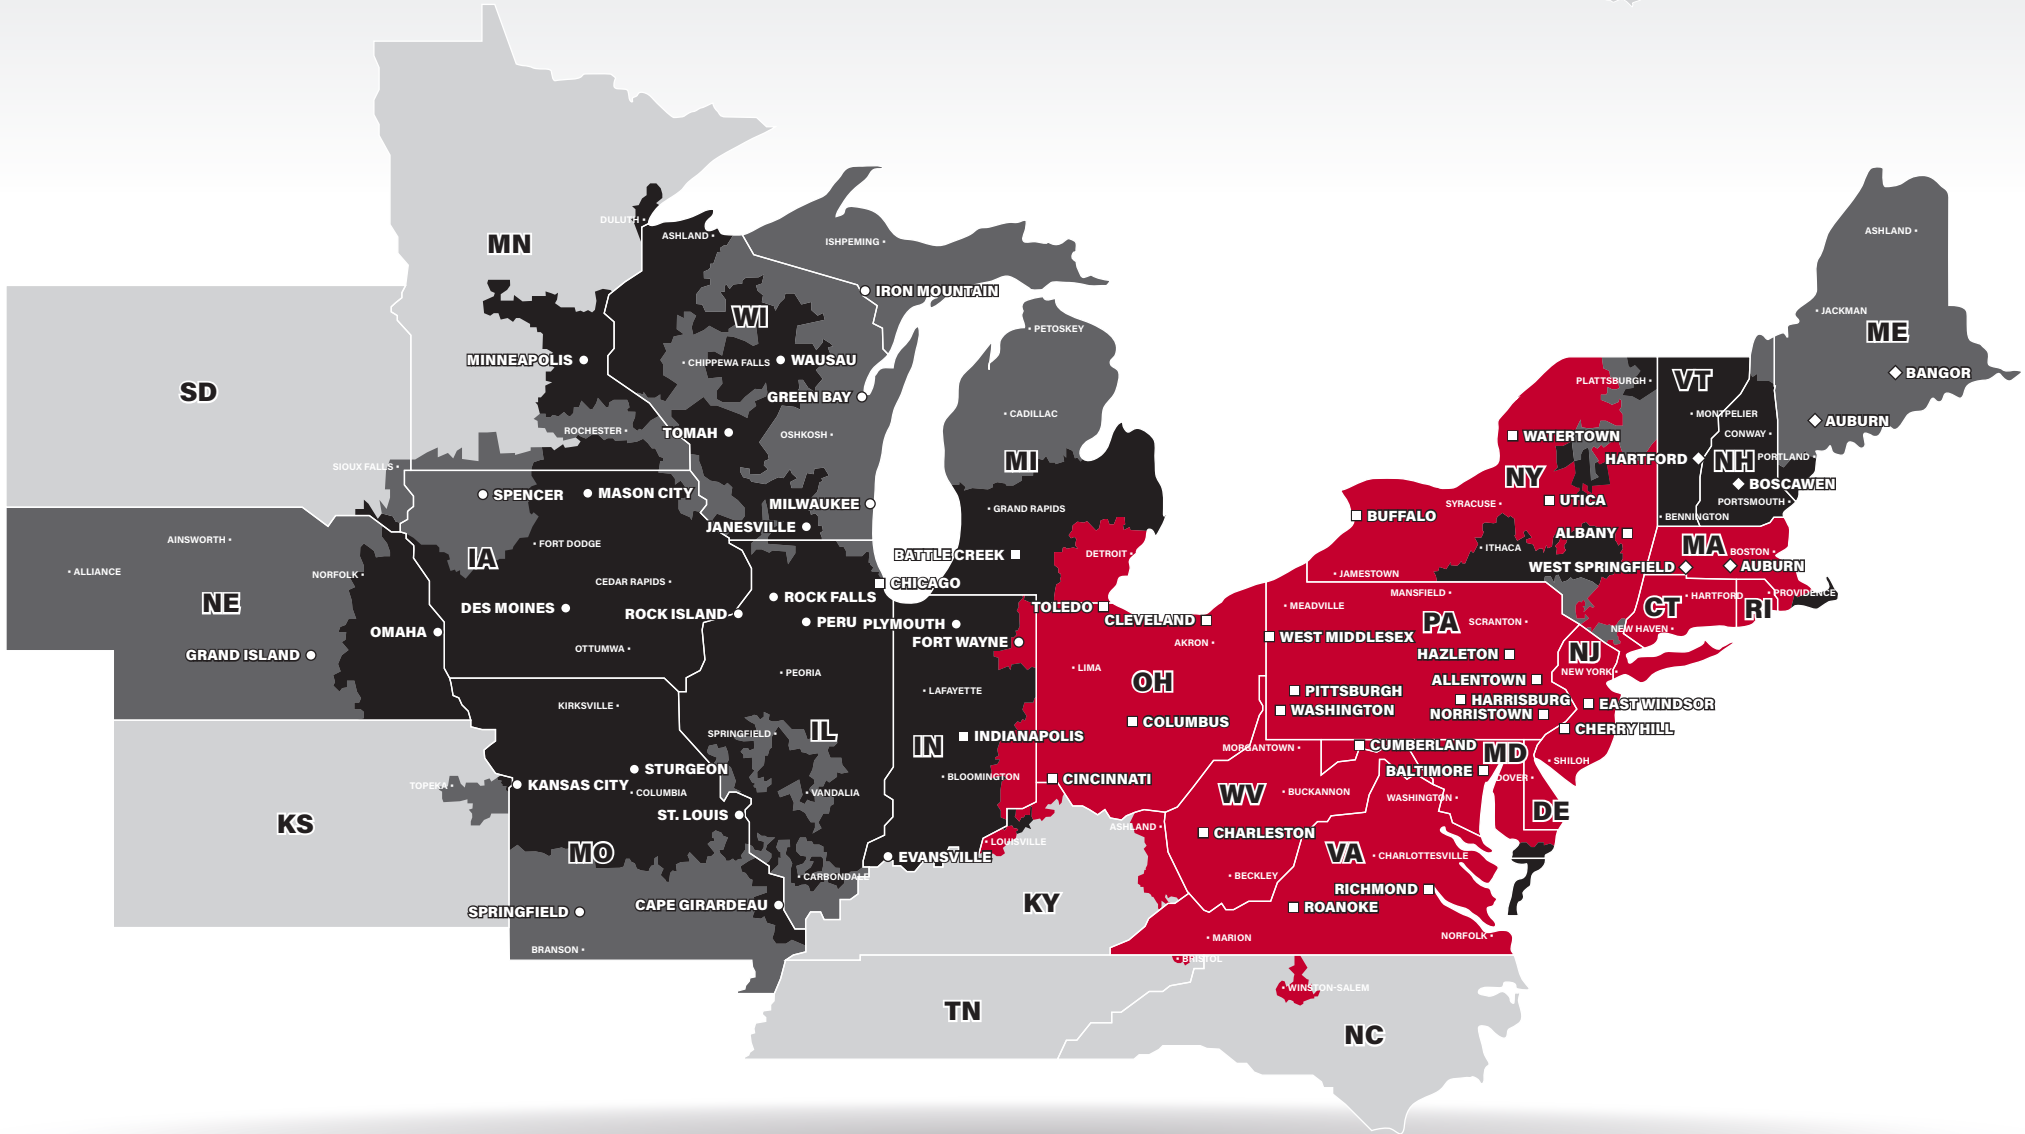

LTL MAP NORRISTOWN

541 Hollow Road, Phoenixville, PA 19460

Ph: 1-610-983-3905 | Ph: 1-800-669-6257 | Fax: 1-610-983-3907

LTL ■ DEDICATED ■ DRAYAGE ■ EXPEDITE
FREEZE PROTECTION ■ TRUCKLOAD ■ WAREHOUSE

PITT OHIO CORE SERVICE ■ 1 DAY ■ 2 DAYS ■ 3+ DAYS

□ PITT OHIO TERMINAL ○ DOHRN TERMINAL ◇ ROSS EXPRESS TERMINAL

Note: This map is a representation of transit days to major metro areas in these states. For up-to-date, zip-to-zip transit times and a full list of terminal locations, please visit our website at www.pittohio.com.