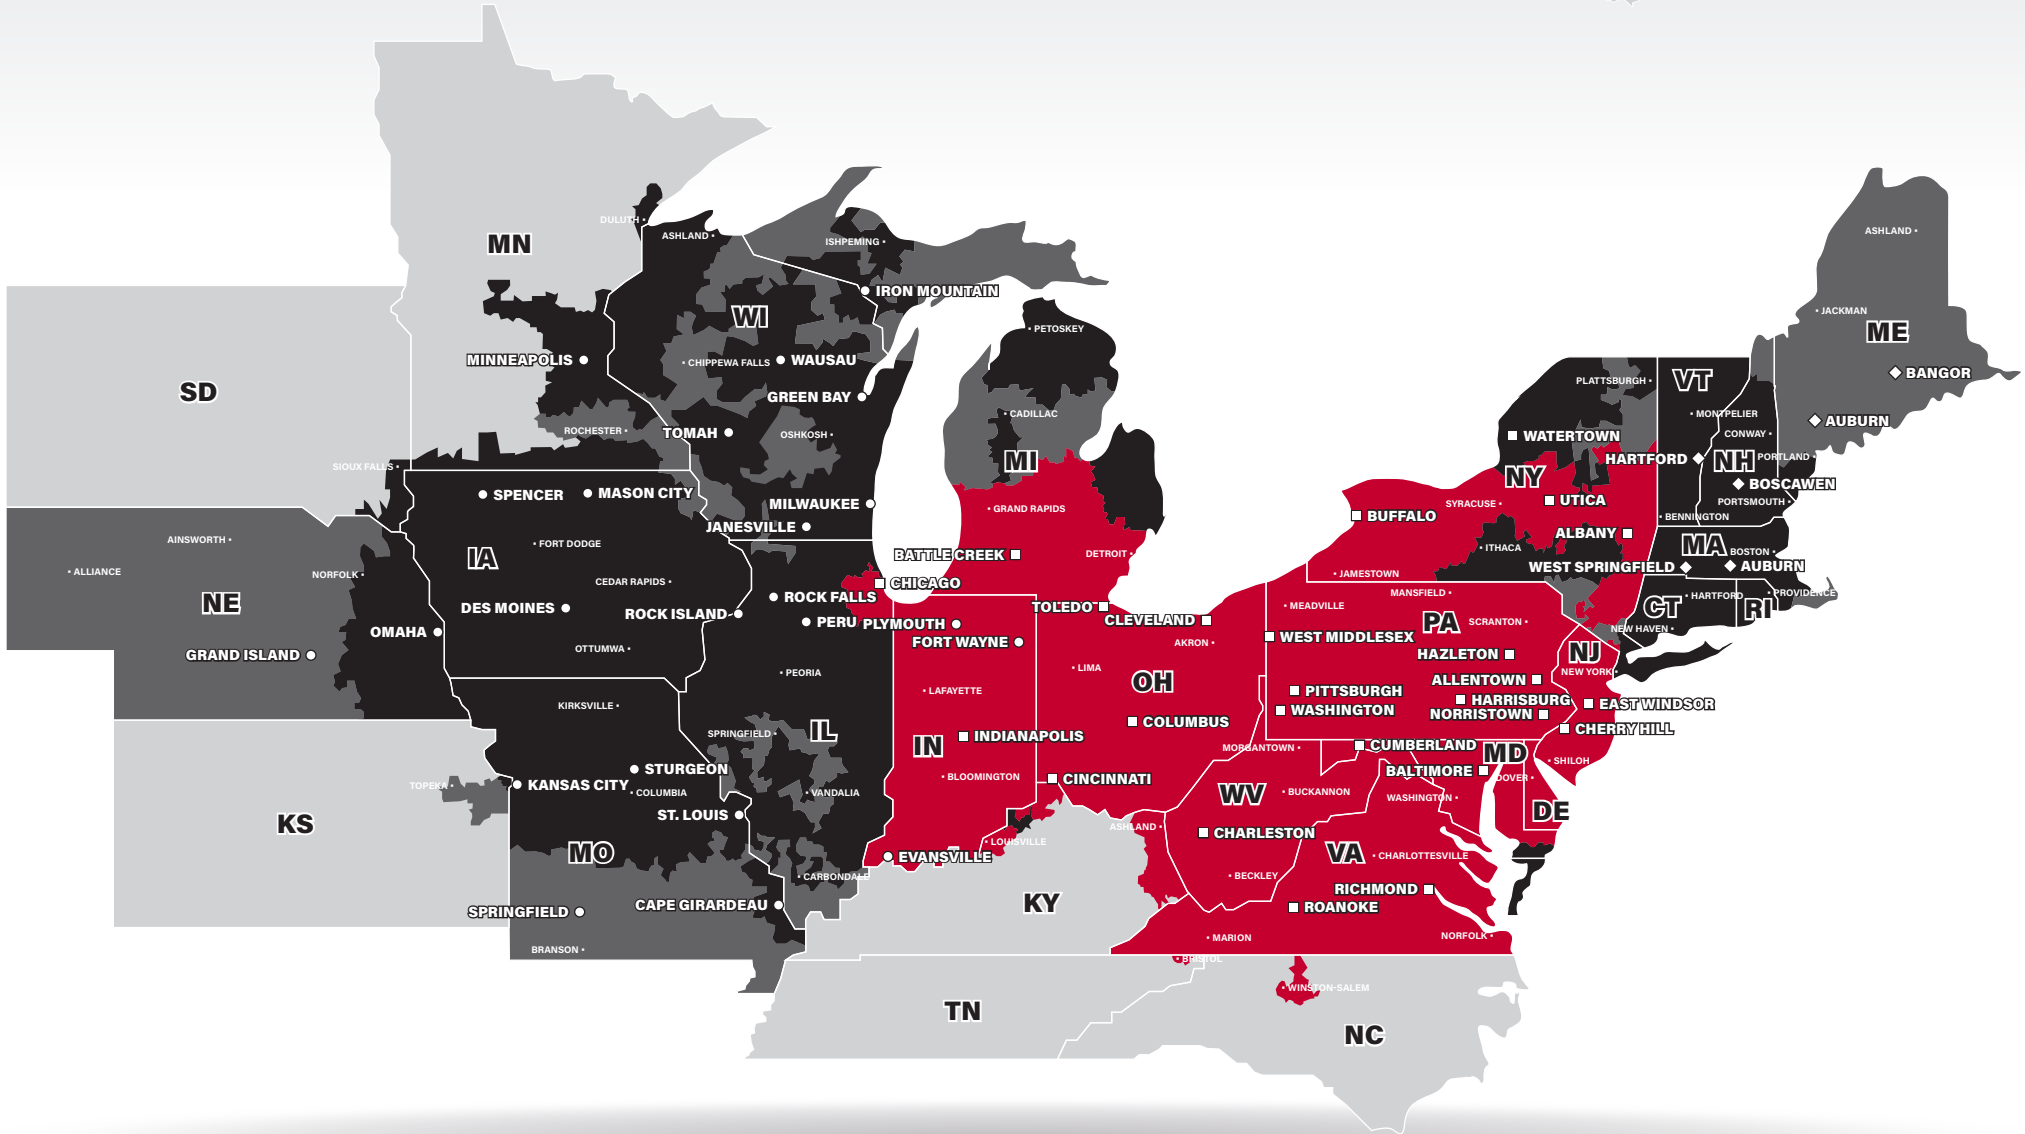

# LTL MAP PITTSBURGH

1 Rich Hill Road, Cheswick, PA 15024

Ph: 1-412-232-3015 | Ph: 1-800-366-7488 | Fax: 1-412-208-2868

**LTL ■ DEDICATED ■ DRAYAGE ■ EXPEDITE**  
**FREEZE PROTECTION ■ TRUCKLOAD ■ WAREHOUSE**

PITT OHIO CORE SERVICE ■ 1 DAY ■ 2 DAYS ■ 3+ DAYS

□ PITT OHIO TERMINAL ○ DOHRN TERMINAL ◇ ROSS EXPRESS TERMINAL

Note: This map is a representation of transit days to major metro areas in these states. For up-to-date, zip-to-zip transit times and a full list of terminal locations, please visit our website at [www.pittohio.com](http://www.pittohio.com).