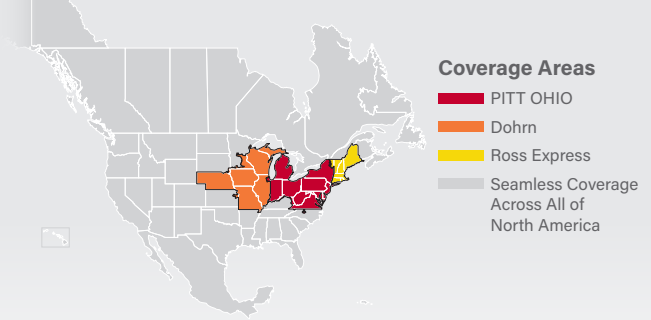

# LTL MAP PITTSBURGH

1 Rich Hill Road, Cheswick, PA 15024

Ph: 1-412-232-3015 | Ph: 1-800-366-7488 | Fax: 1-412-208-2868

**LTL ■ DEDICATED ■ DRAYAGE ■ EXPEDITE**  
**FREEZE PROTECTION ■ TRUCKLOAD ■ WAREHOUSE**

PITT OHIO CORE SERVICE ■ 1 DAY ■ 2 DAYS ■ 3+ DAYS

□ PITT OHIO TERMINAL ○ DOHRN TERMINAL ◇ ROSS EXPRESS TERMINAL

Note: This map is a representation of transit days to major metro areas in these states. For up-to-date, zip-to-zip transit times and a full list of terminal locations, please visit our website at [www.pittohio.com](http://www.pittohio.com).