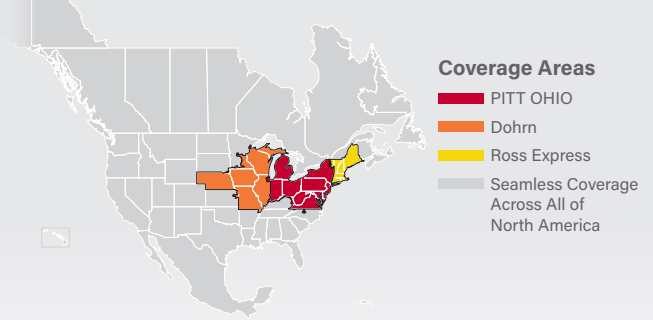

LTL MAP RICHMOND

2000 Crossblades Street, Richmond, VA 23237
Ph: 1-804-275-5812 | Ph: 1-888-279-2382 | Fax: 1-804-743-2545

LTL ■ DEDICATED ■ DRAYAGE ■ EXPEDITE
FREEZE PROTECTION ■ TRUCKLOAD ■ WAREHOUSE

Coverage Areas

- PITT OHIO
- Dohrn
- Ross Express
- Seamless Coverage Across All of North America

PITT OHIO CORE SERVICE ■ 1 DAY ■ 2 DAYS ■ 3+ DAYS

□ PITT OHIO TERMINAL ○ DOHRN TERMINAL ◇ ROSS EXPRESS TERMINAL

Note: This map is a representation of transit days to major metro areas in these states. For up-to-date, zip-to-zip transit times and a full list of terminal locations, please visit our website at www.pittohio.com.