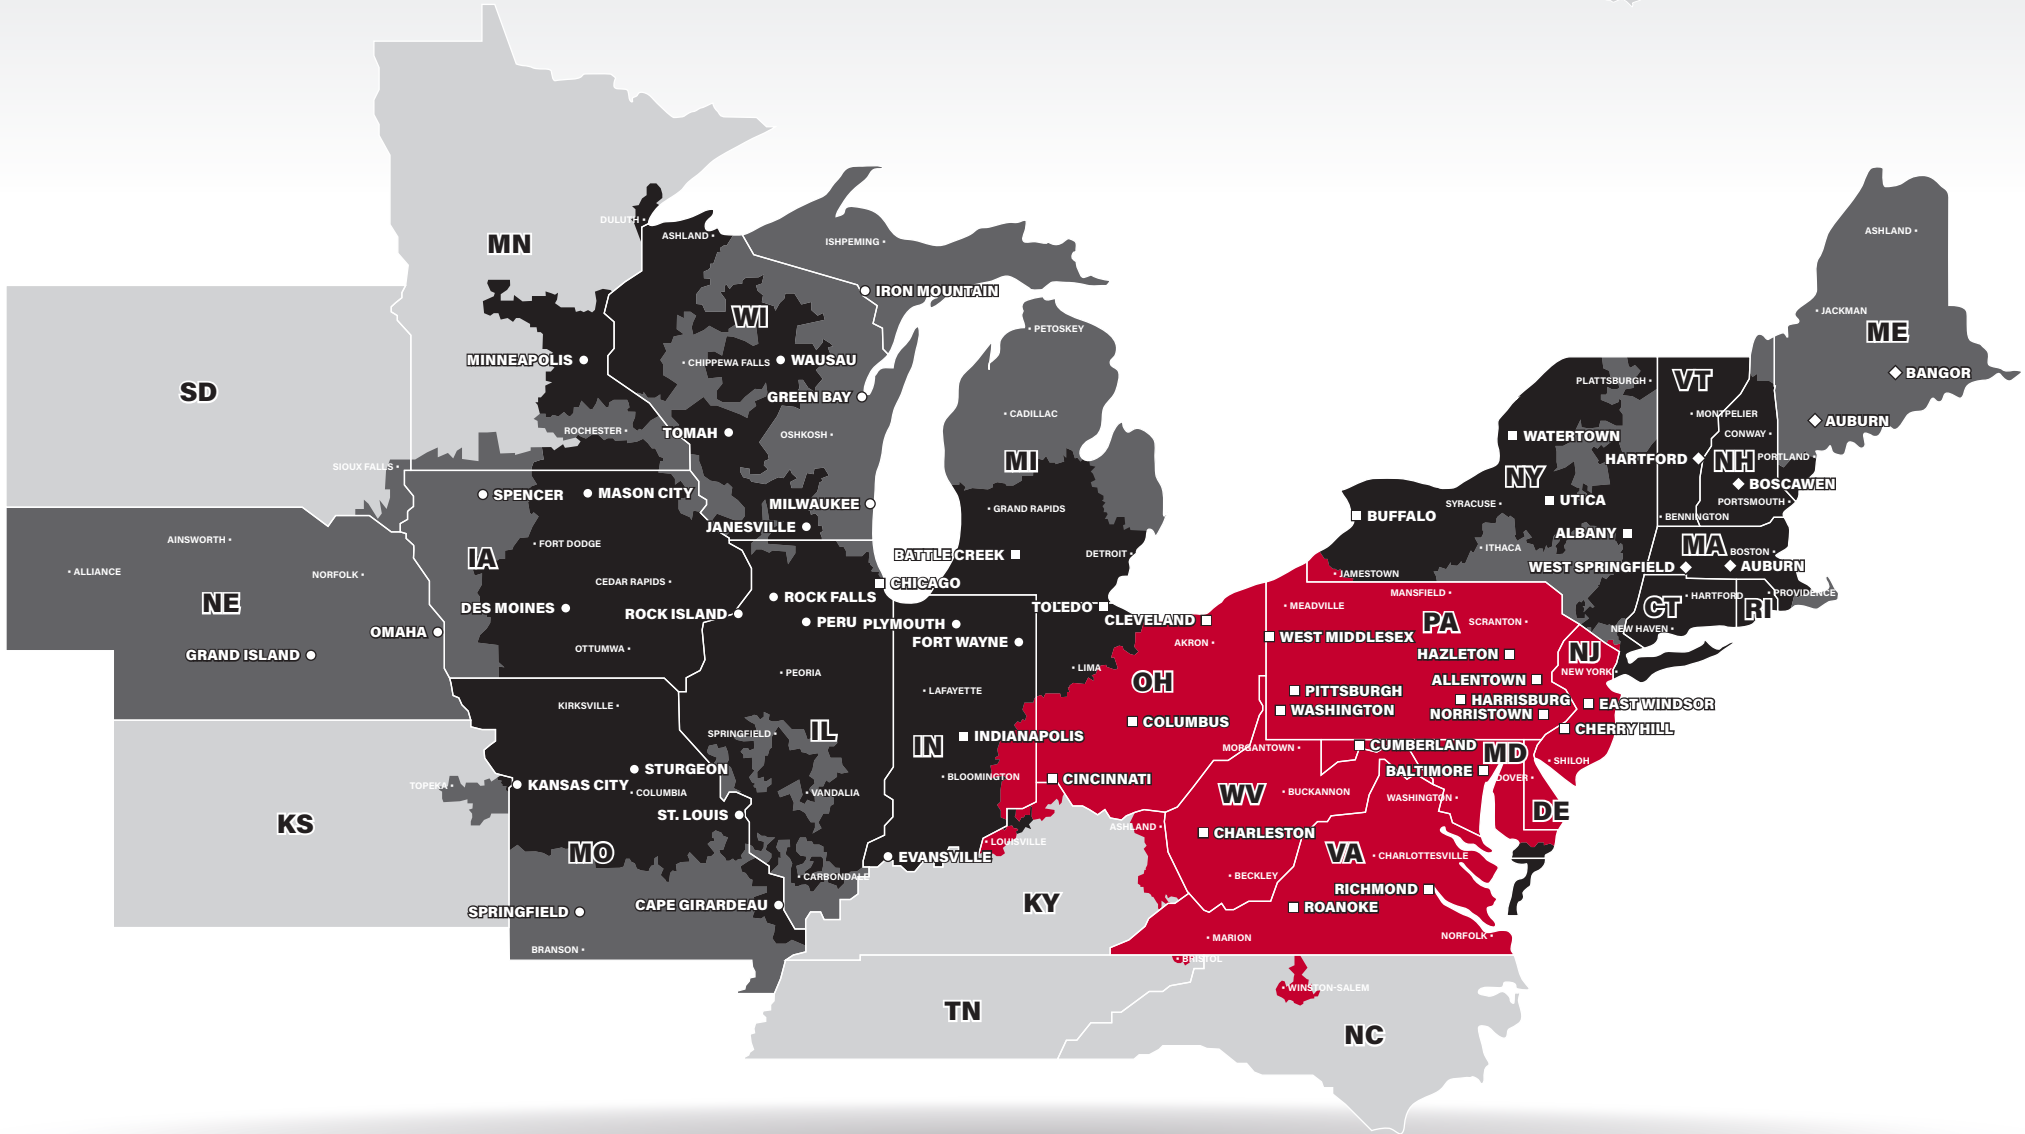

LTL MAP RICHMOND

2000 Crossblades Street, Richmond, VA 23237
Ph: 1-804-275-5812 | Ph: 1-888-279-2382 | Fax: 1-804-743-2545

LTL ■ DEDICATED ■ DRAYAGE ■ EXPEDITE
FREEZE PROTECTION ■ TRUCKLOAD ■ WAREHOUSE

Coverage Areas

- PITT OHIO
- Dohrn
- Ross Express
- Seamless Coverage Across All of North America

PITT OHIO CORE SERVICE ■ 1 DAY ■ 2 DAYS ■ 3+ DAYS

□ PITT OHIO TERMINAL ○ DOHRN TERMINAL ◇ ROSS EXPRESS TERMINAL

Note: This map is a representation of transit days to major metro areas in these states. For up-to-date, zip-to-zip transit times and a full list of terminal locations, please visit our website at www.pittohio.com.