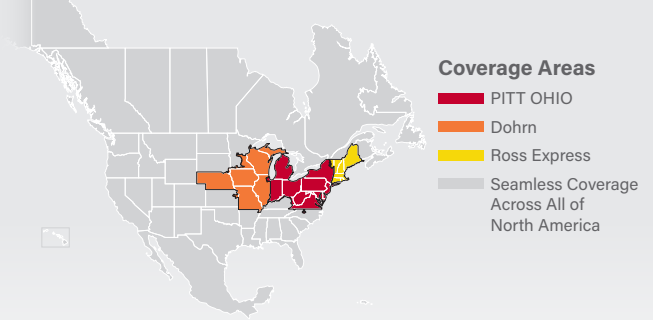

LTL MAP ROANOKE

1712 Plantation Road Northeast, Roanoke, VA 24012
Ph: 1-540-857-8945 | Ph: 1-888-279-0082 | Fax: 1-540-857-8953

LTL ■ DEDICATED ■ DRAYAGE ■ EXPEDITE
FREEZE PROTECTION ■ TRUCKLOAD ■ WAREHOUSE

PITT OHIO CORE SERVICE ■ 1 DAY ■ 2 DAYS ■ 3+ DAYS

PITT OHIO TERMINAL DOHRN TERMINAL ROSS EXPRESS TERMINAL

Note: This map is a representation of transit days to major metro areas in these states. For up-to-date, zip-to-zip transit times and a full list of terminal locations, please visit our website at www.pittohio.com.