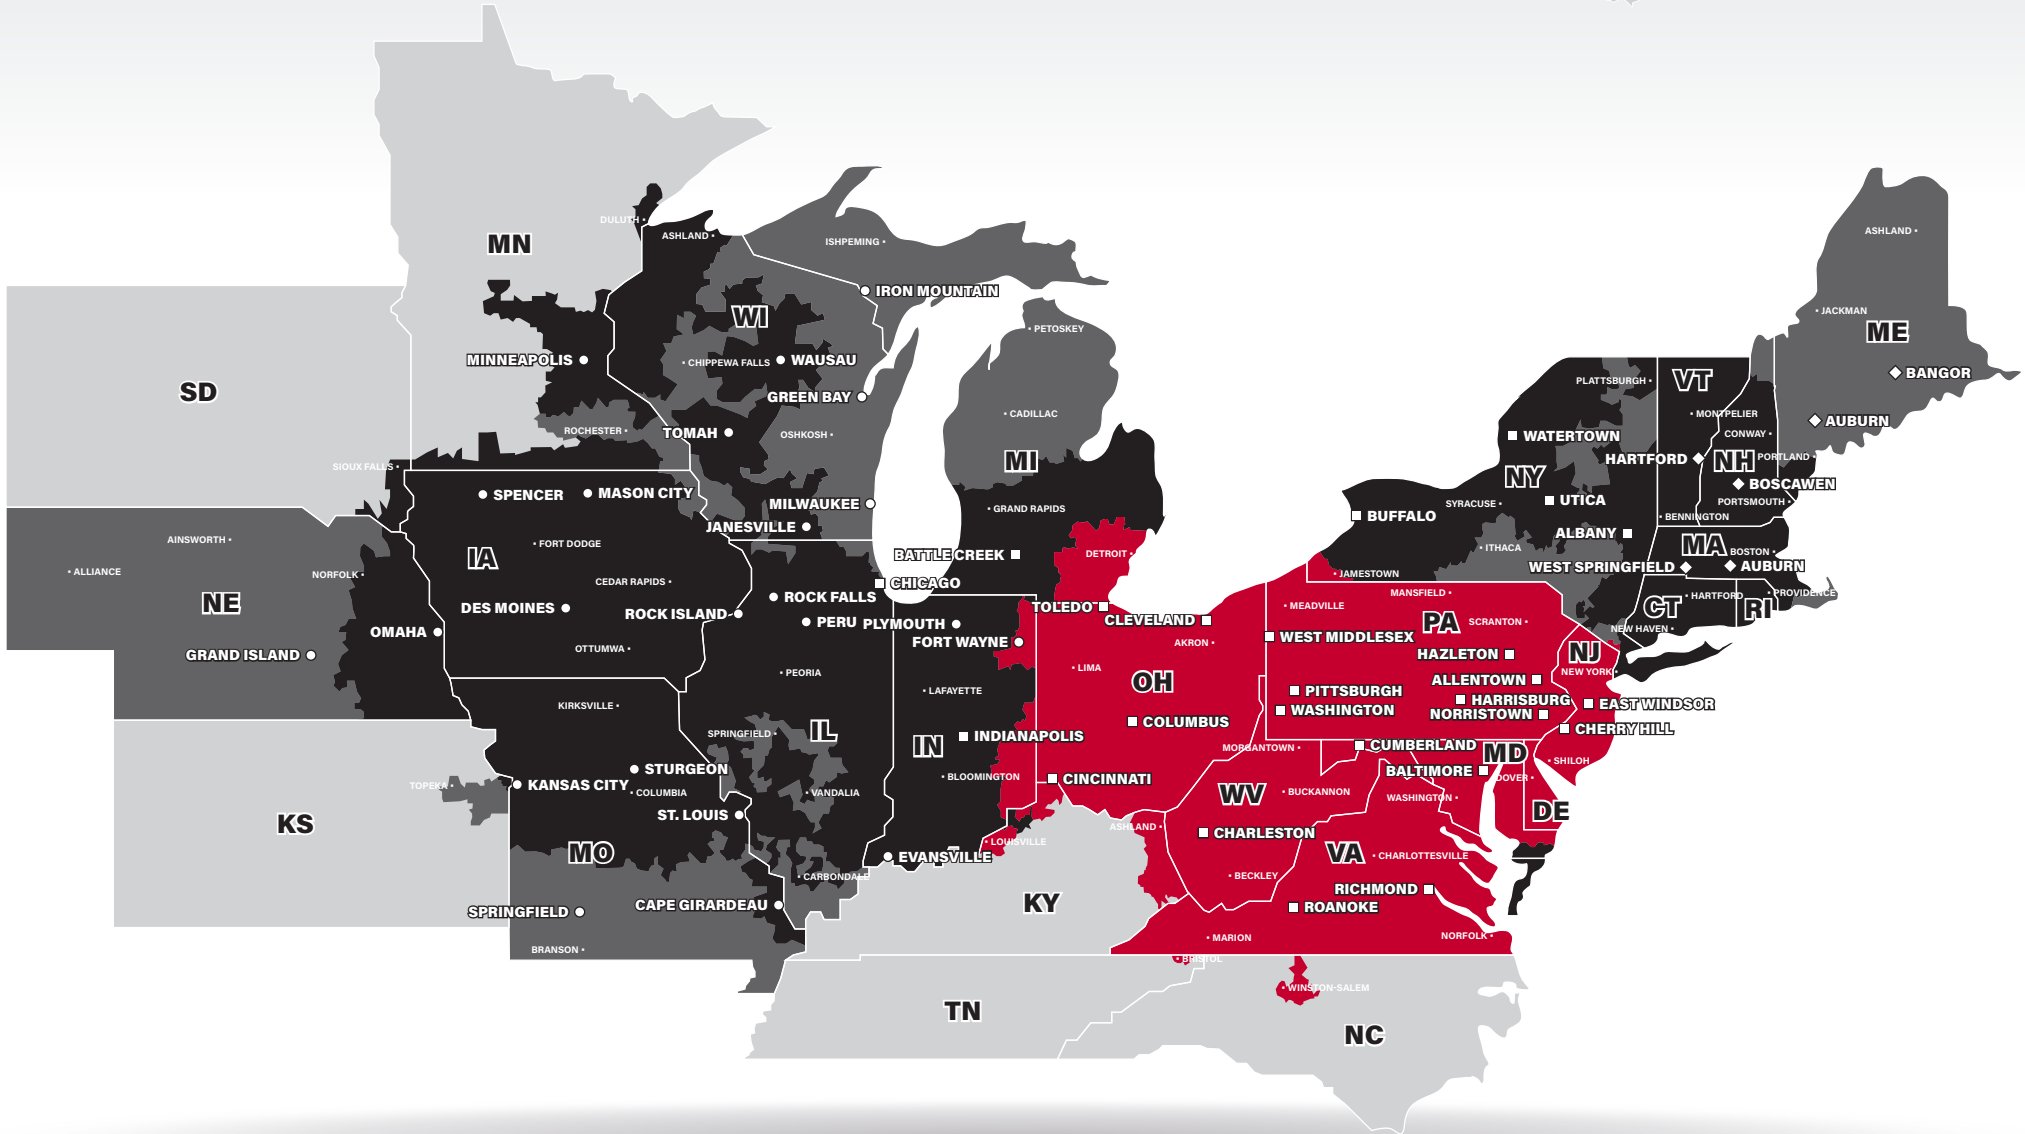

LTL MAP ROANOKE

1712 Plantation Road Northeast, Roanoke, VA 24012
Ph: 1-540-857-8945 | Ph: 1-888-279-0082 | Fax: 1-540-857-8953

LTL ■ DEDICATED ■ DRAYAGE ■ EXPEDITE
FREEZE PROTECTION ■ TRUCKLOAD ■ WAREHOUSE

PITT OHIO CORE SERVICE ■ 1 DAY ■ 2 DAYS ■ 3+ DAYS

PITT OHIO TERMINAL DOHRN TERMINAL ROSS EXPRESS TERMINAL

Note: This map is a representation of transit days to major metro areas in these states. For up-to-date, zip-to-zip transit times and a full list of terminal locations, please visit our website at www.pittohio.com.