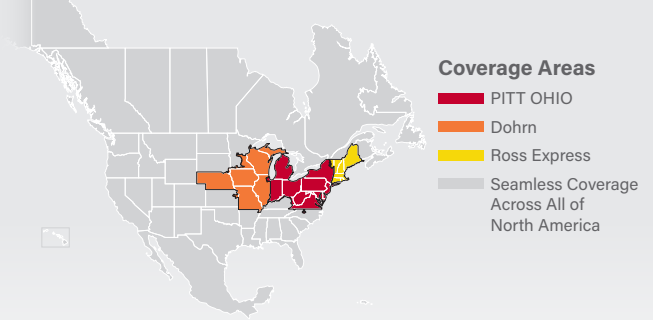

LTL MAP TOLEDO

1800 Frenchtown Center Drive, Monroe, MI 48162
Ph: 1-419-729-8173 | Ph: 1-888-644-7488 | Fax: 1-419-729-2894

LTL ■ DEDICATED ■ DRAYAGE ■ EXPEDITE
FREEZE PROTECTION ■ TRUCKLOAD ■ WAREHOUSE

Note: This map is a representation of transit days to major metro areas in these states. For up-to-date, zip-to-zip transit times and a full list of terminal locations, please visit our website at www.pittohio.com.