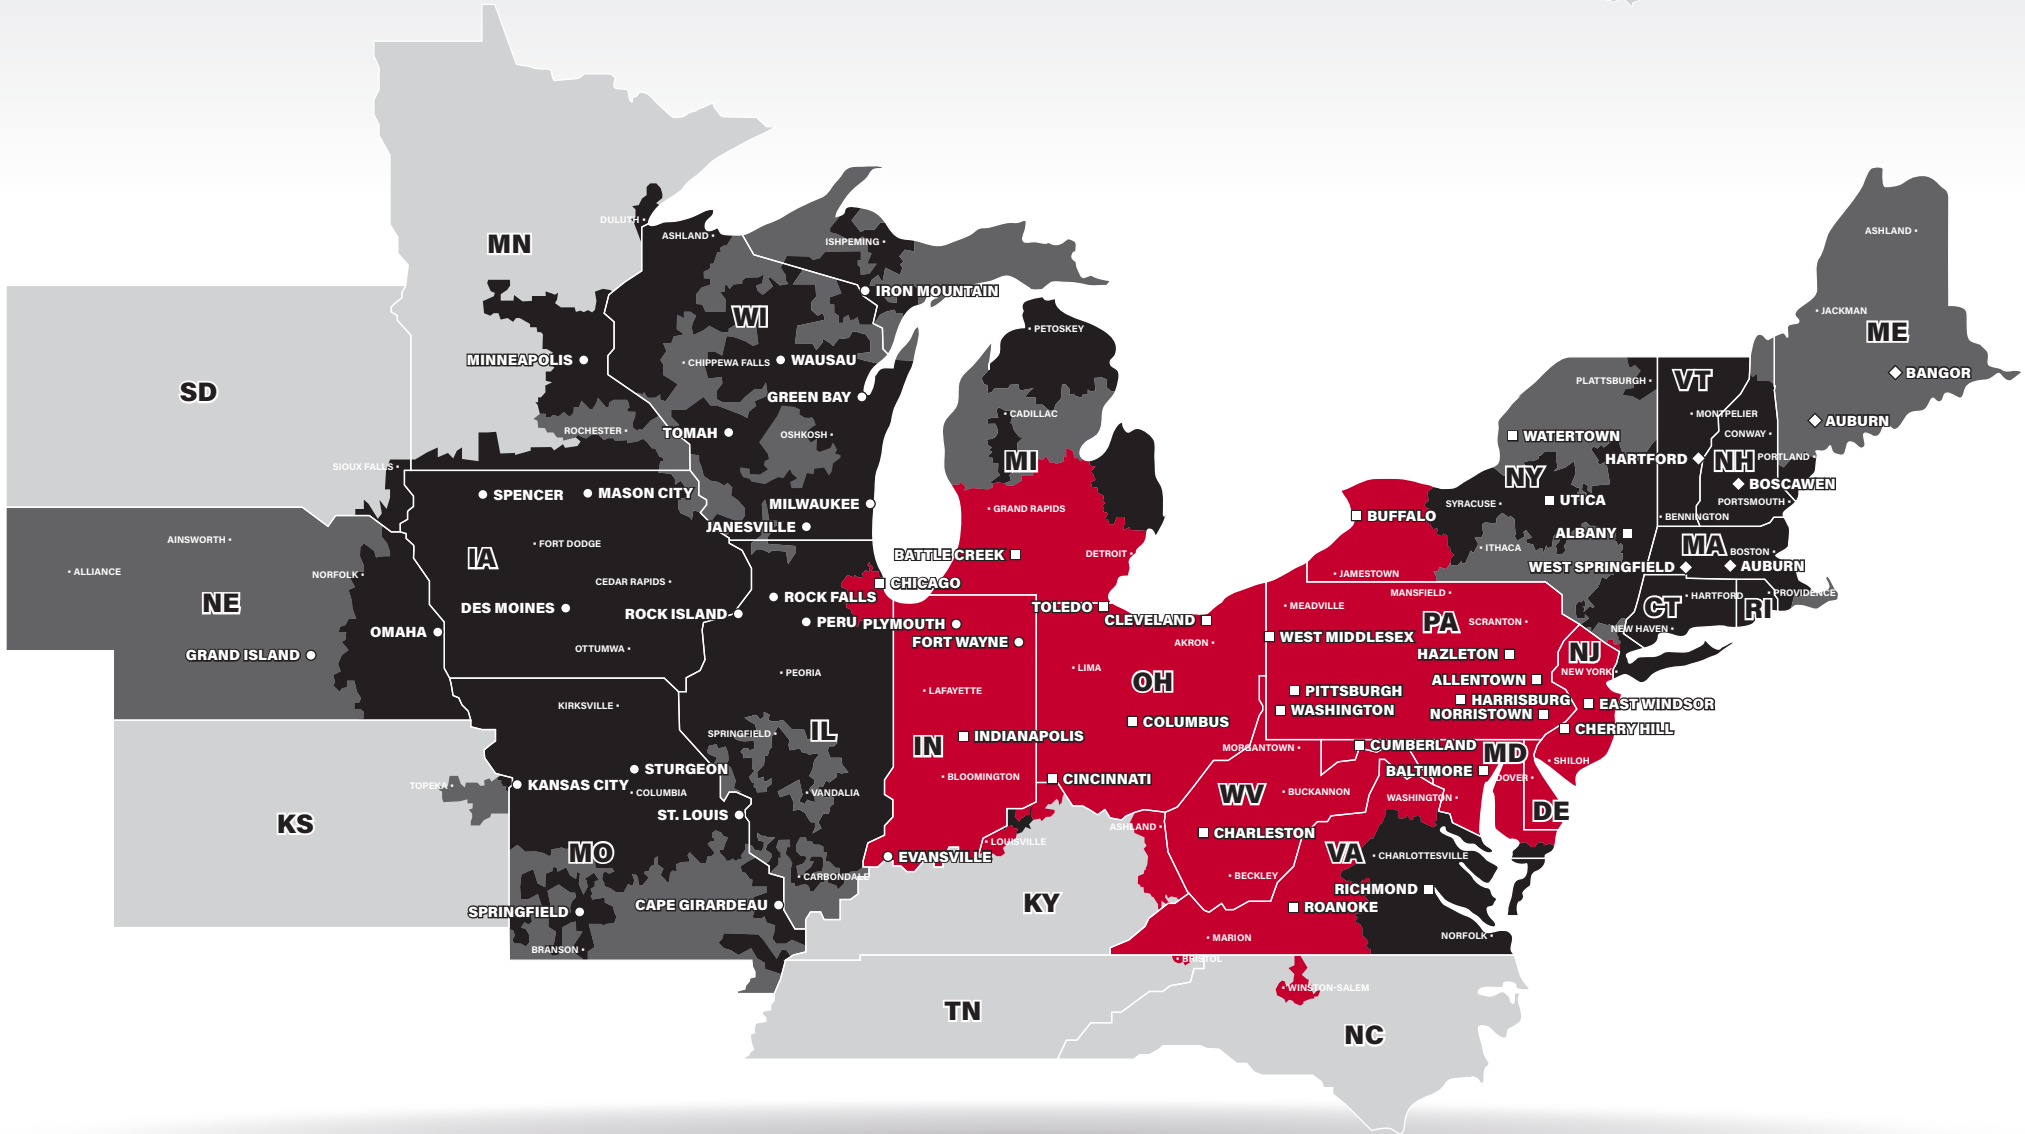

LTL MAP TOLEDO

1800 Frenchtown Center Drive, Monroe, MI 48162
Ph: 1-419-729-8173 | Ph: 1-888-644-7488 | Fax: 1-419-729-2894

LTL ■ DEDICATED ■ DRAYAGE ■ EXPEDITE
FREEZE PROTECTION ■ TRUCKLOAD ■ WAREHOUSE

Note: This map is a representation of transit days to major metro areas in these states. For up-to-date, zip-to-zip transit times and a full list of terminal locations, please visit our website at www.pittohio.com.