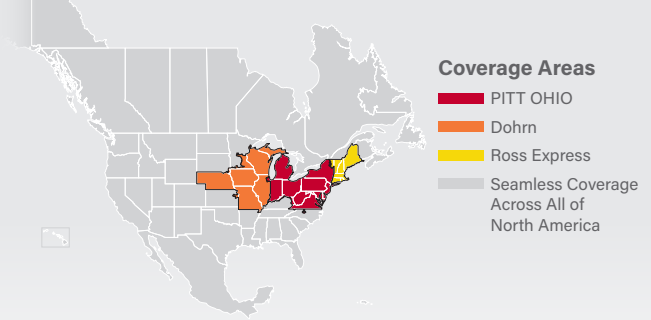

LTL MAP UTICA

9636 River Road, Marcy, NY 13403

Ph: 1-315-735-6491 | Ph: 1-800-836-0371 | Fax: 1-315-735-0970

LTL ■ DEDICATED ■ DRAYAGE ■ EXPEDITE
FREEZE PROTECTION ■ TRUCKLOAD ■ WAREHOUSE

Note: This map is a representation of transit days to major metro areas in these states. For up-to-date, zip-to-zip transit times and a full list of terminal locations, please visit our website at www.pittohio.com.