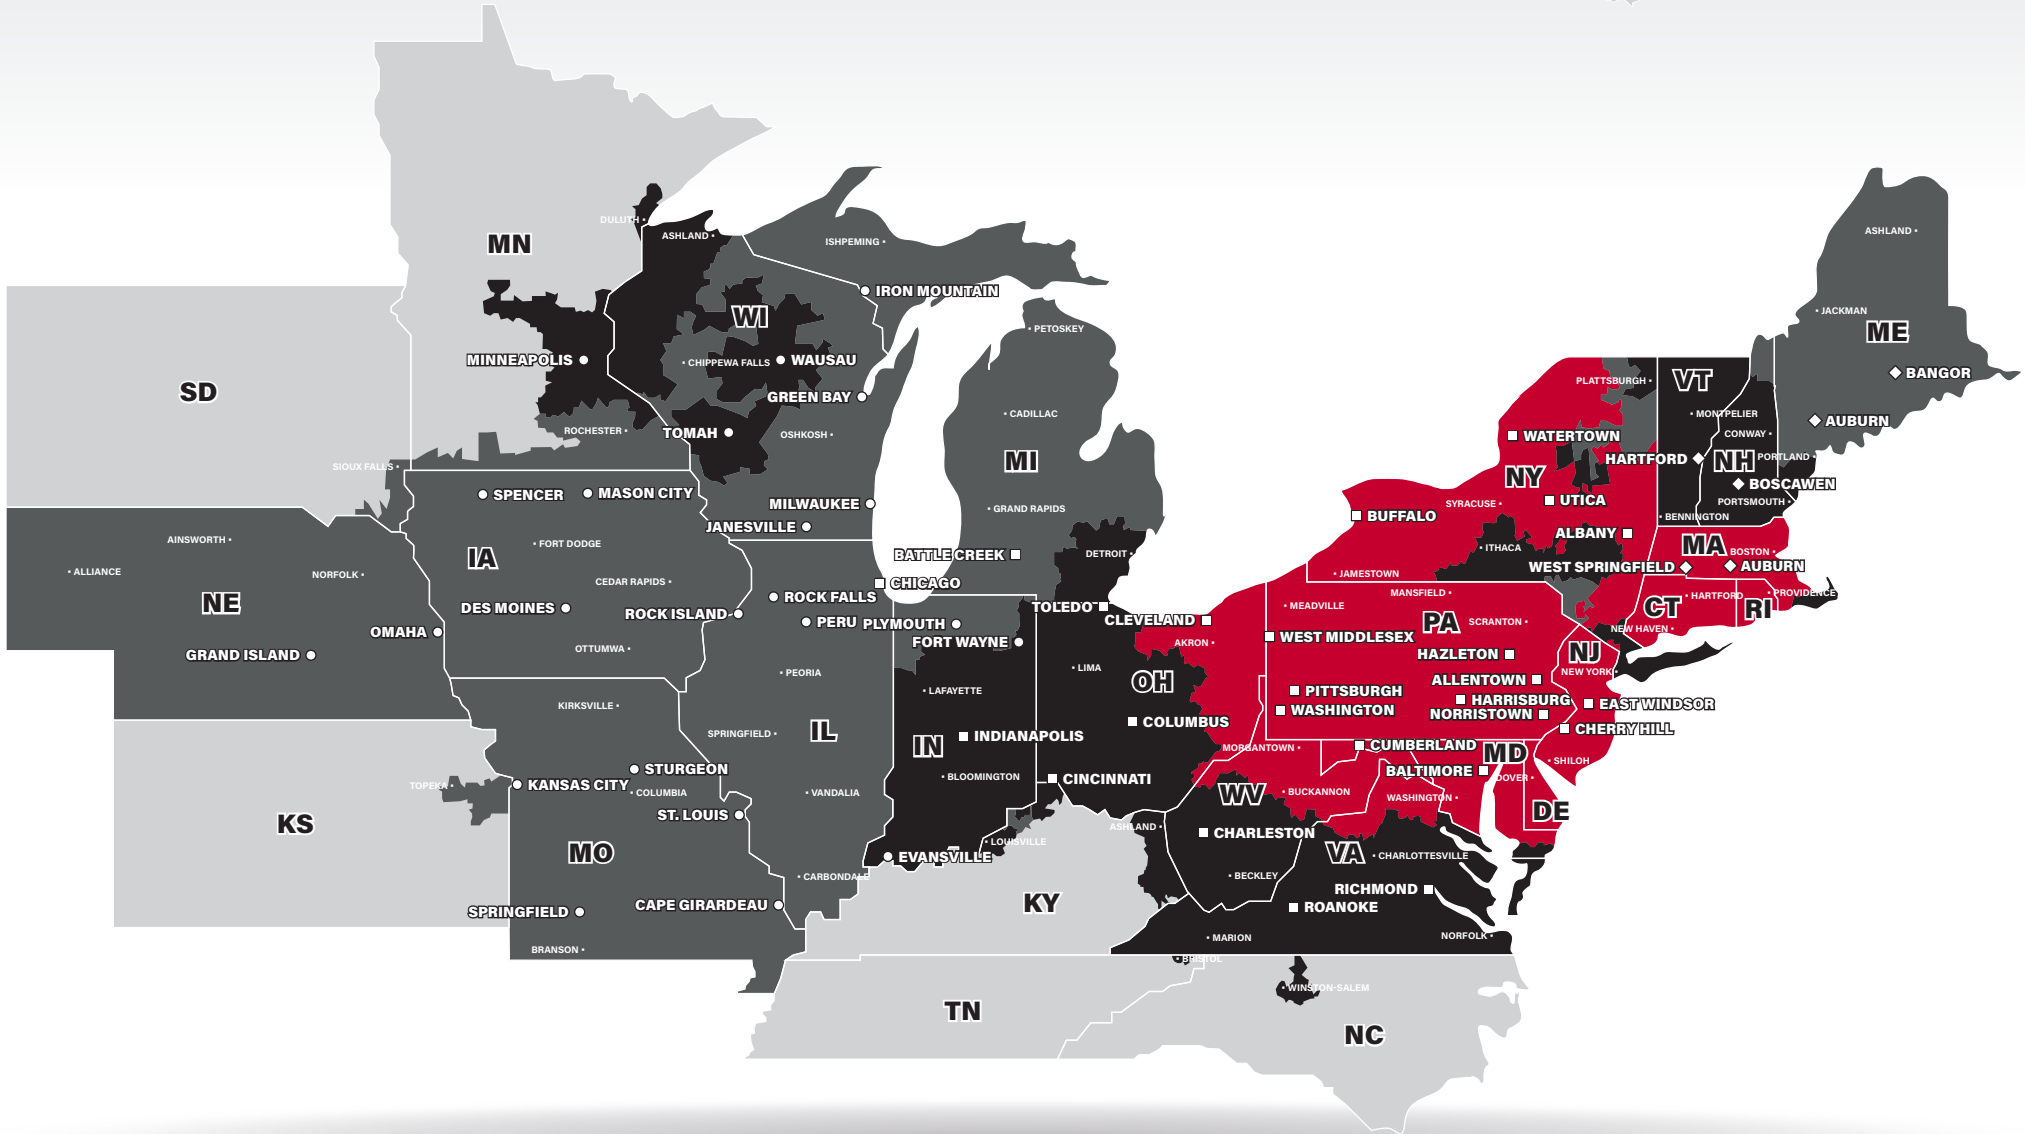

LTL MAP UTICA

9636 River Road, Marcy, NY 13403

Ph: 1-315-735-6491 | Ph: 1-800-836-0371 | Fax: 1-315-735-0970

LTL ■ DEDICATED ■ DRAYAGE ■ EXPEDITE
FREEZE PROTECTION ■ TRUCKLOAD ■ WAREHOUSE

Note: This map is a representation of transit days to major metro areas in these states. For up-to-date, zip-to-zip transit times and a full list of terminal locations, please visit our website at www.pittohio.com.