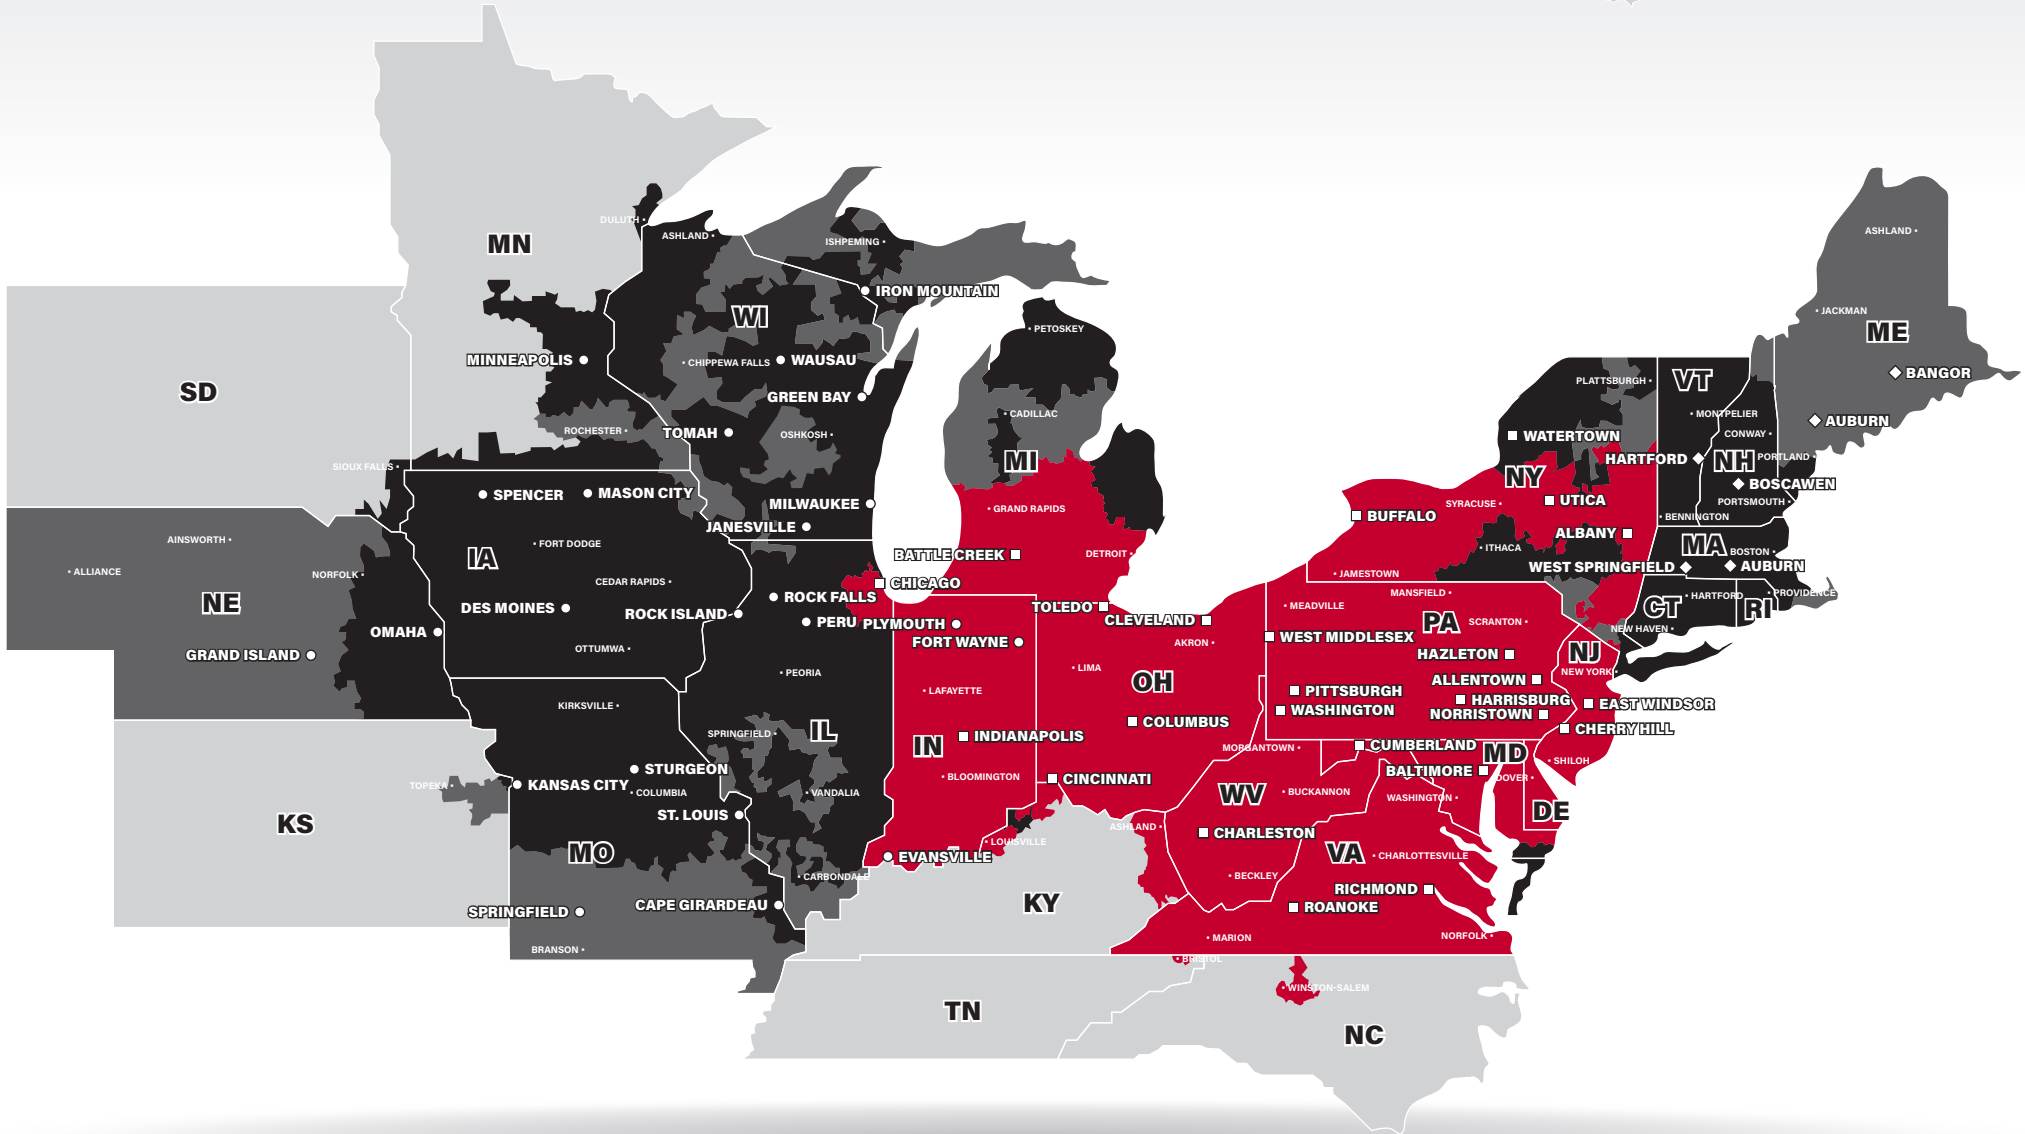

LTL MAP WASHINGTON

9 Industry Drive, Eighty Four, PA 15330
Ph: 1-724-229-0742 | Ph: 1-800-508-8756 | Fax: 1-724-229-1954

LTL ■ DEDICATED ■ DRAYAGE ■ EXPEDITE
FREEZE PROTECTION ■ TRUCKLOAD ■ WAREHOUSE

PITT OHIO CORE SERVICE ■ 1 DAY ■ 2 DAYS ■ 3+ DAYS

□ PITT OHIO TERMINAL ○ DOHRN TERMINAL ◇ ROSS EXPRESS TERMINAL

Note: This map is a representation of transit days to major metro areas in these states. For up-to-date, zip-to-zip transit times and a full list of terminal locations, please visit our website at www.pittohio.com.