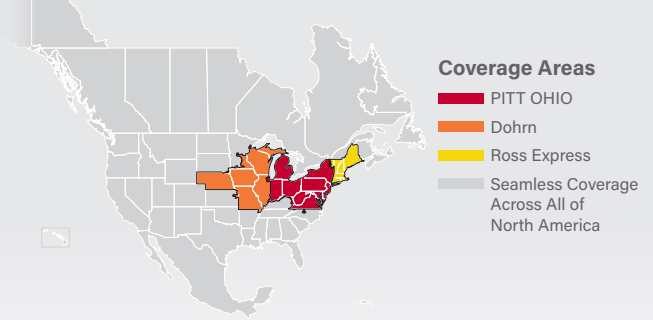

LTL MAP WASHINGTON

9 Industry Drive, Eighty Four, PA 15330
Ph: 1-724-229-0742 | Ph: 1-800-508-8756 | Fax: 1-724-229-1954

LTL ■ DEDICATED ■ DRAYAGE ■ EXPEDITE
FREEZE PROTECTION ■ TRUCKLOAD ■ WAREHOUSE

PITT OHIO CORE SERVICE ■ 1 DAY ■ 2 DAYS ■ 3+ DAYS

□ PITT OHIO TERMINAL ○ DOHRN TERMINAL ◇ ROSS EXPRESS TERMINAL

Note: This map is a representation of transit days to major metro areas in these states. For up-to-date, zip-to-zip transit times and a full list of terminal locations, please visit our website at www.pittohio.com.