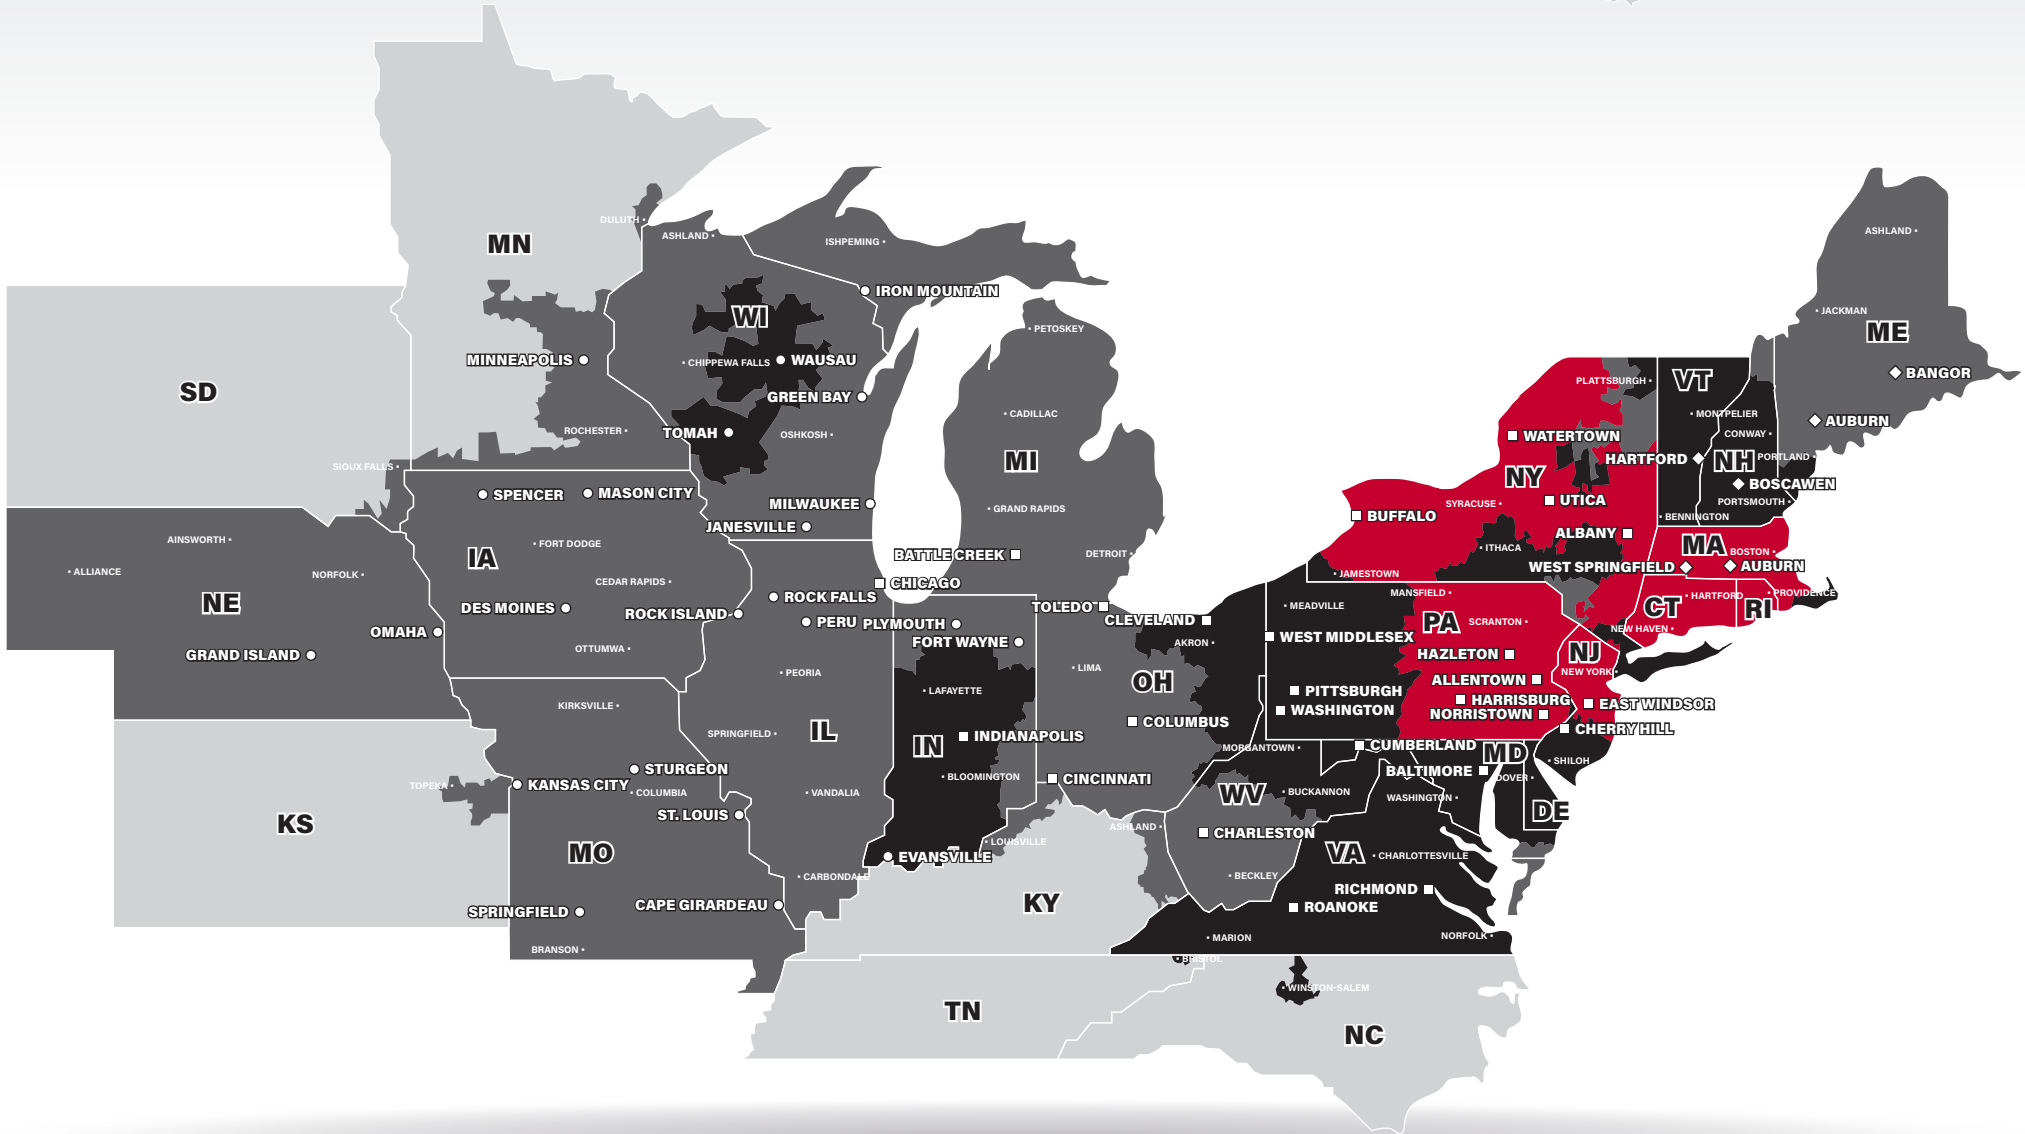

LTL MAP WATERTOWN

2241 Teal Drive, Watertown, NY 13601

Ph: 1-315-788-6437 | Ph: 1-800-836-0369 | Fax: 1-315-788-5060

LTL ■ DEDICATED ■ DRAYAGE ■ EXPEDITE
FREEZE PROTECTION ■ TRUCKLOAD ■ WAREHOUSE

PITT OHIO CORE SERVICE ■ 1 DAY ■ 2 DAYS ■ 3+ DAYS

PITT OHIO TERMINAL DOHRN TERMINAL ROSS EXPRESS TERMINAL

Note: This map is a representation of transit days to major metro areas in these states. For up-to-date, zip-to-zip transit times and a full list of terminal locations, please visit our website at www.pittohio.com.