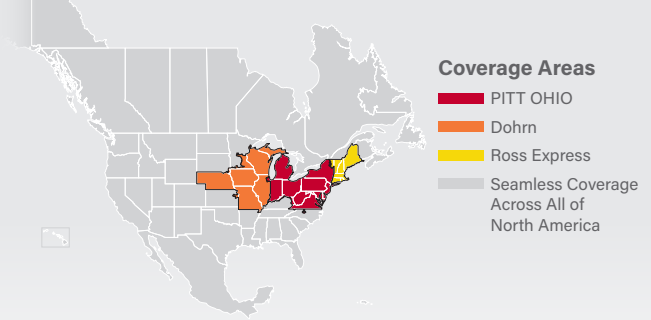

LTL MAP WATERTOWN

2241 Teal Drive, Watertown, NY 13601

Ph: 1-315-788-6437 | Ph: 1-800-836-0369 | Fax: 1-315-788-5060

LTL ■ DEDICATED ■ DRAYAGE ■ EXPEDITE
FREEZE PROTECTION ■ TRUCKLOAD ■ WAREHOUSE

PITT OHIO CORE SERVICE ■ 1 DAY ■ 2 DAYS ■ 3+ DAYS

PITT OHIO TERMINAL DOHRN TERMINAL ROSS EXPRESS TERMINAL

Note: This map is a representation of transit days to major metro areas in these states. For up-to-date, zip-to-zip transit times and a full list of terminal locations, please visit our website at www.pittohio.com.