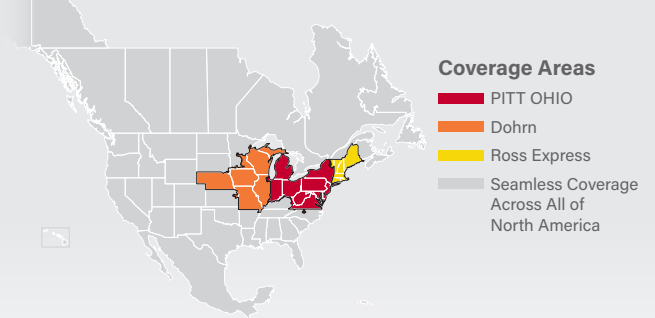

LTL MAP WEST MIDDLESEX

400 Llodio Drive, Hermitage, PA 16148

Ph: 1-724-342-9502 | Ph: 1-800-697-9613 | Fax: 1-724-342-3744

LTL ■ DEDICATED ■ DRAYAGE ■ EXPEDITE
FREEZE PROTECTION ■ TRUCKLOAD ■ WAREHOUSE

Note: This map is a representation of transit days to major metro areas in these states. For up-to-date, zip-to-zip transit times and a full list of terminal locations, please visit our website at www.pittohio.com.