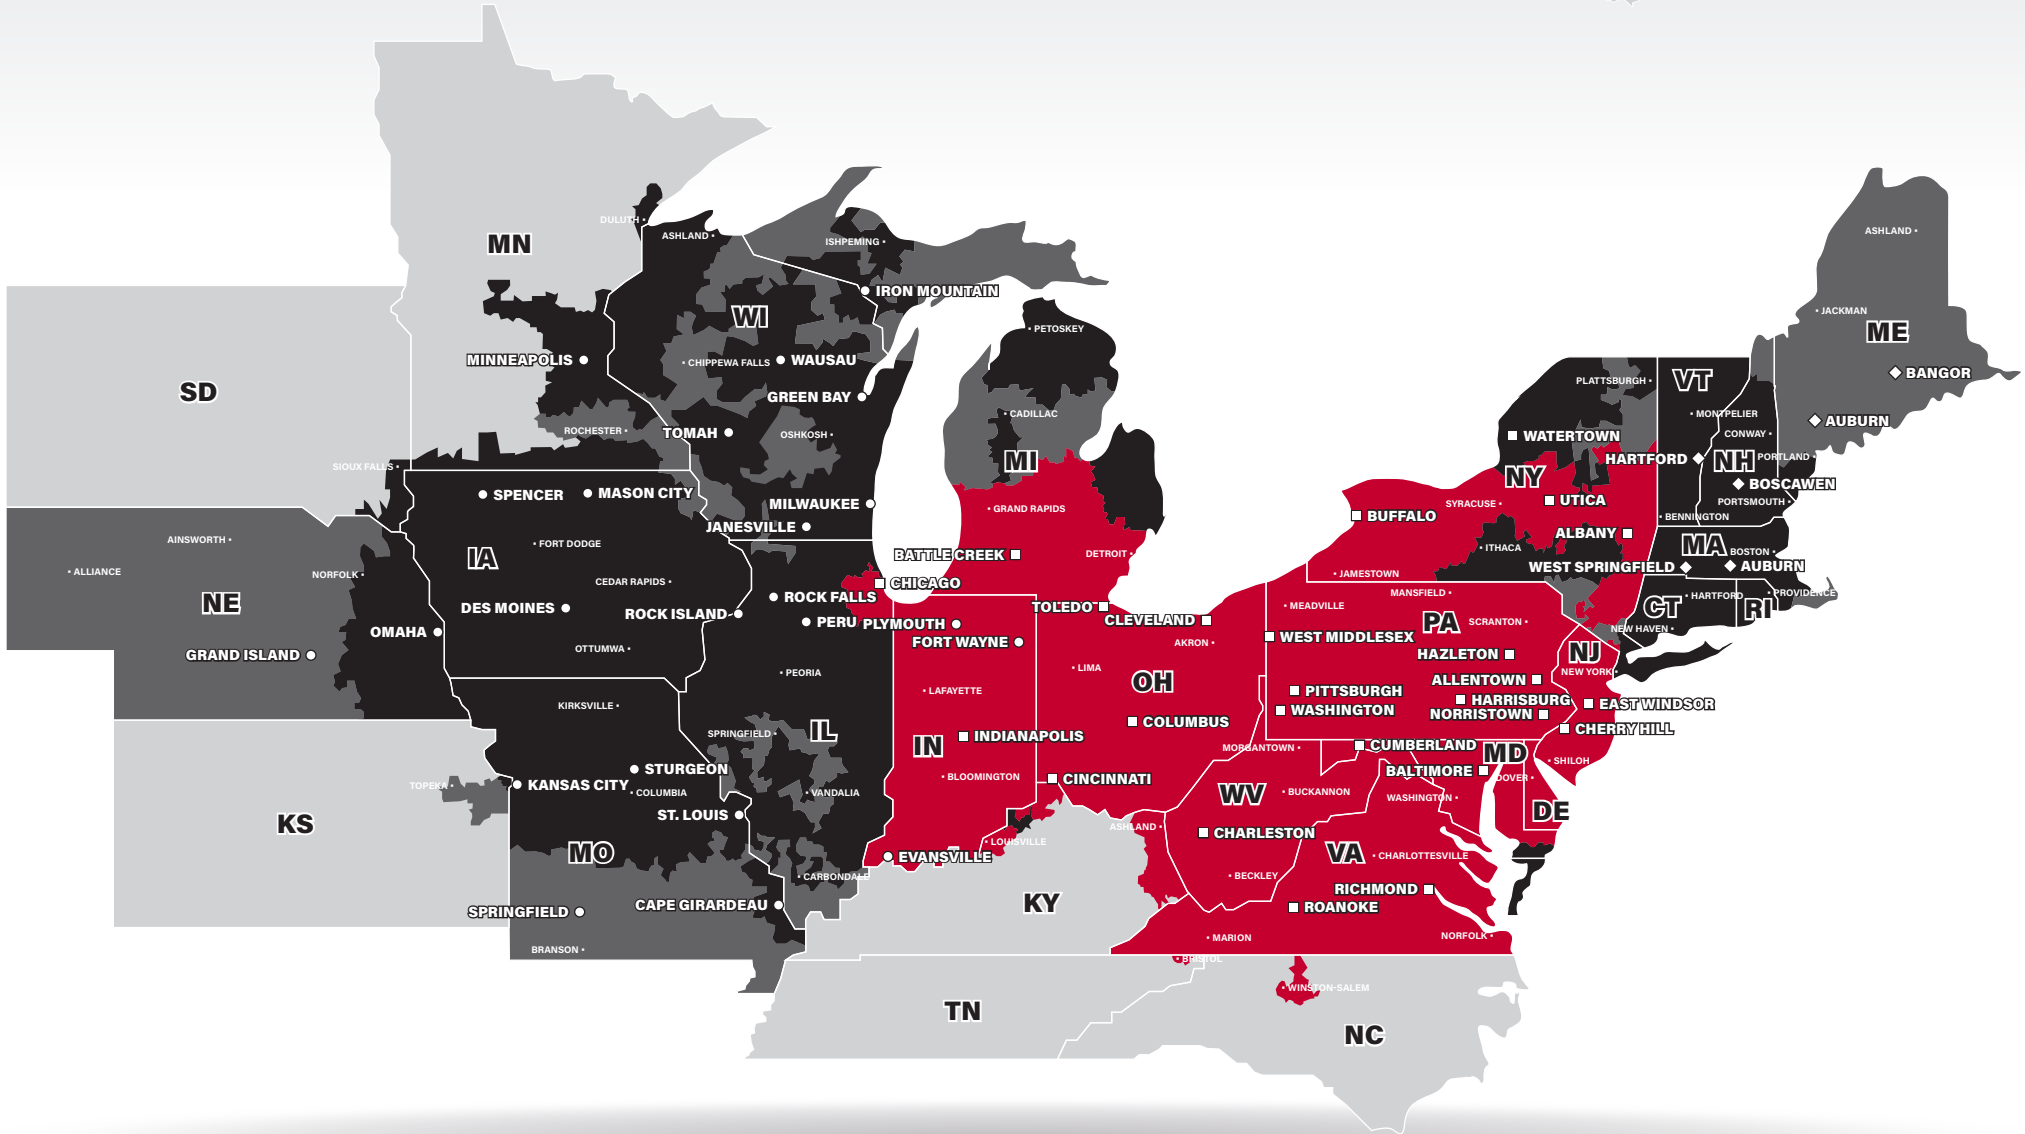

LTL MAP WEST MIDDLESEX

400 Llodio Drive, Hermitage, PA 16148

Ph: 1-724-342-9502 | Ph: 1-800-697-9613 | Fax: 1-724-342-3744

LTL ■ DEDICATED ■ DRAYAGE ■ EXPEDITE
FREEZE PROTECTION ■ TRUCKLOAD ■ WAREHOUSE

Note: This map is a representation of transit days to major metro areas in these states. For up-to-date, zip-to-zip transit times and a full list of terminal locations, please visit our website at www.pittohio.com.