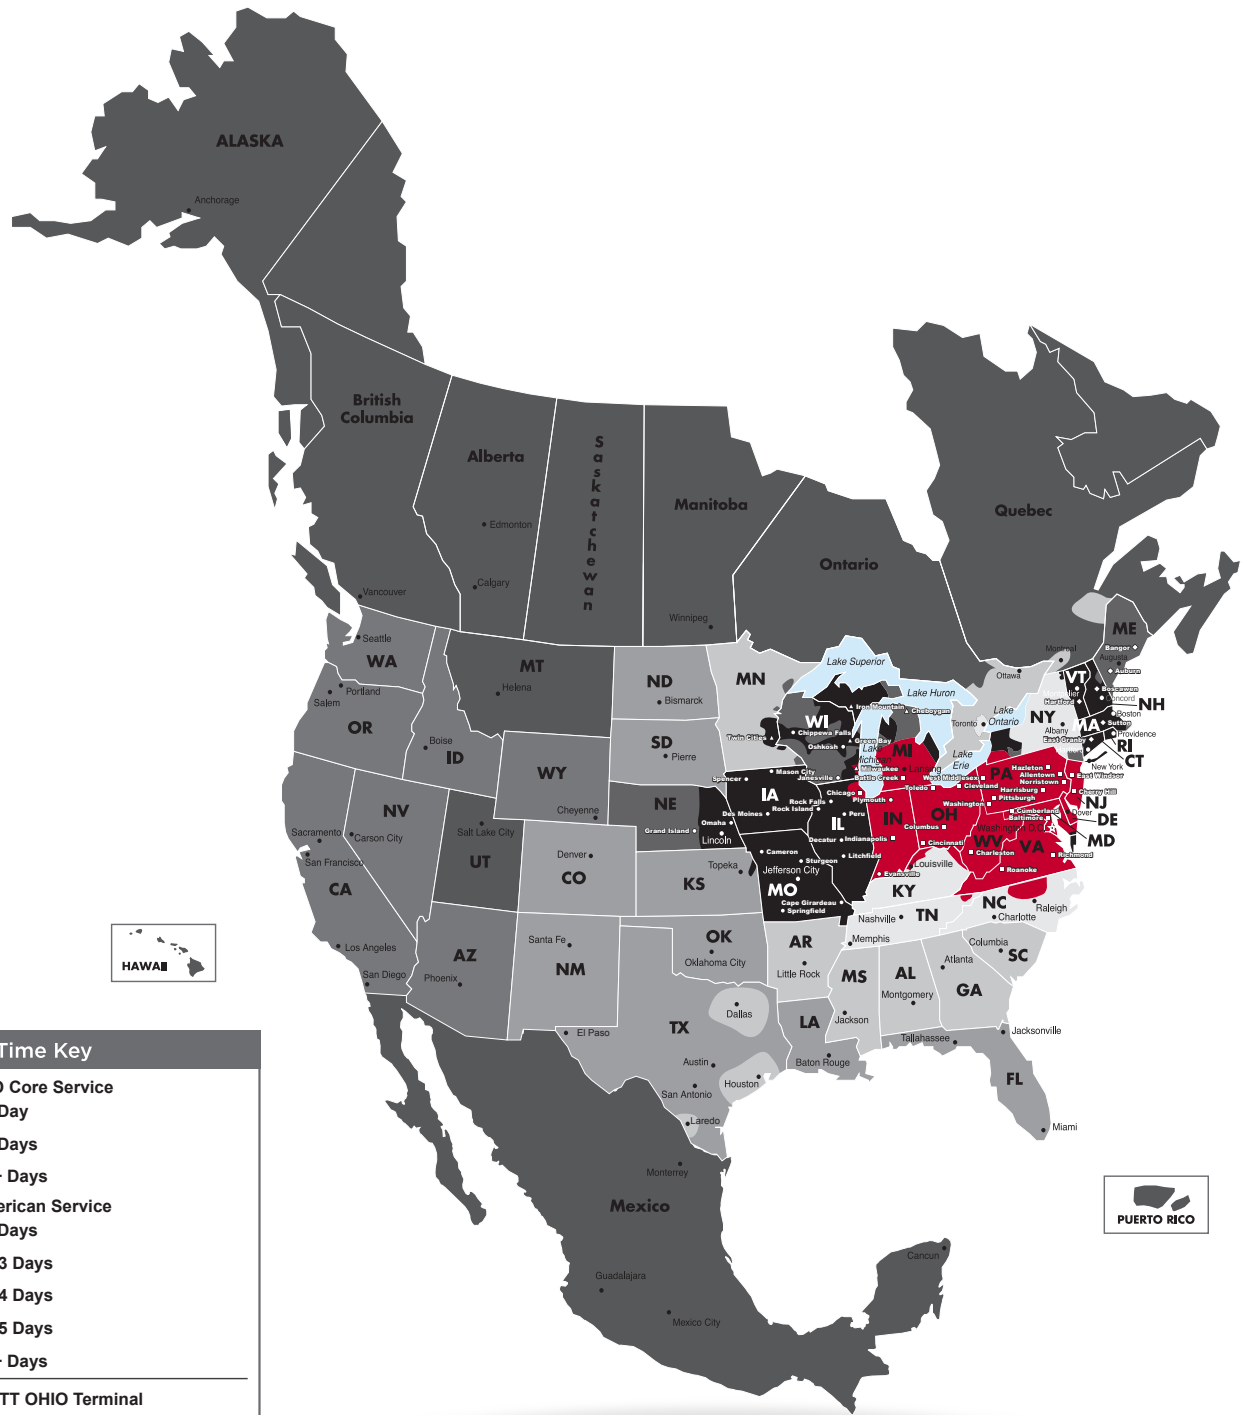

### SEAMLESS COVERAGE ACROSS ALL OF NORTH AMERICA

- Fast, consistent transit times
- Complete, real-time shipment visibility
- Seamless coverage
- Convenience of working with your local PITT OHIO transportation specialist
- Expedited services available

### Averitt

The most trusted name in Southern freight and logistics, Averitt has mastered the art of moving freight in and out of its core 13 Southern states. Recognized as a flexible and responsive provider of quality, on-time services, Averitt is the perfect carrier for freight moving In and Out of the South.

### Peninsula Truck Lines

With an uncompromising commitment to customers, Peninsula Truck Lines is the premier regional carrier for over 950 cities and towns throughout the Northwest United States. Peninsula's focus on providing the most consistent AM delivery service possible is the driving force that has established consistent growth and award-winning results for the past four decades.

## North American Service Providers

- Averitt
- GLS
- Midwest Motor Express
- Peninsula Truck Lines
- PITT OHIO
- Polaris Transportation Group
- Rosenau Transport