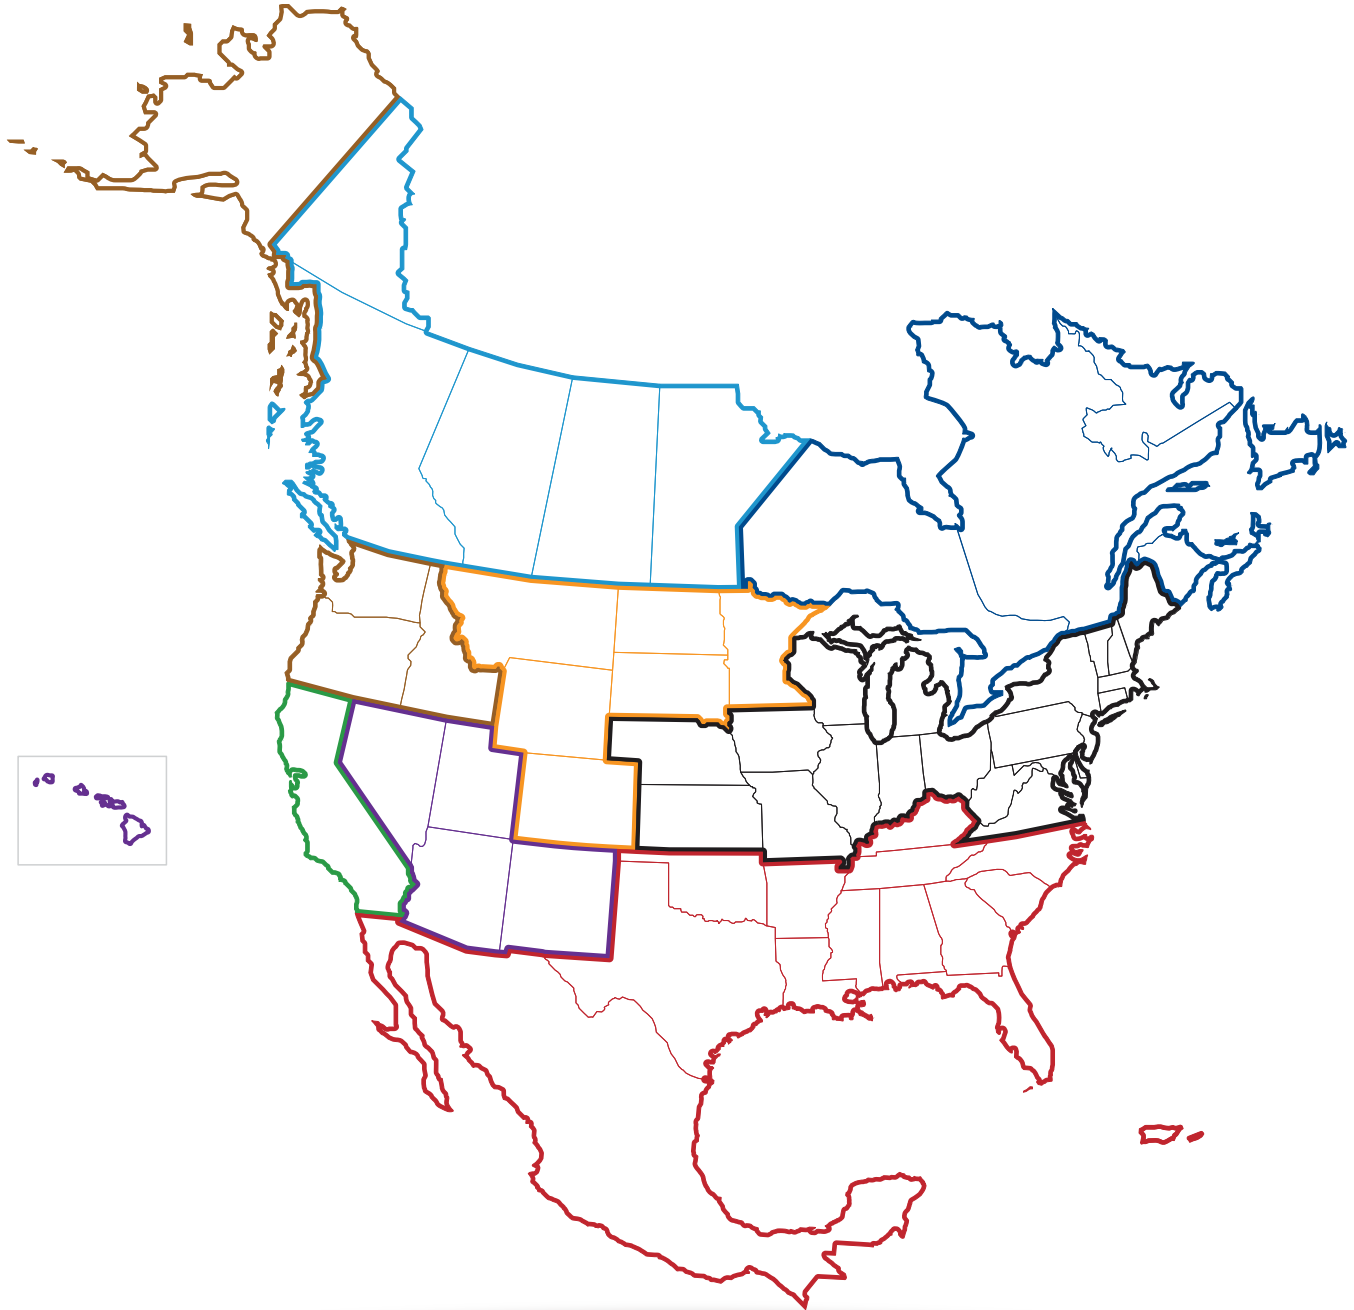

NORTH AMERICAN SERVICE

- Averitt
- Daylight Transport
- Midwest Motor Express
- Peninsula Truck Lines
- PITT OHIO
- Polaris Transportation Group
- Rosenau Transport
- Service Available with Multiple Carriers