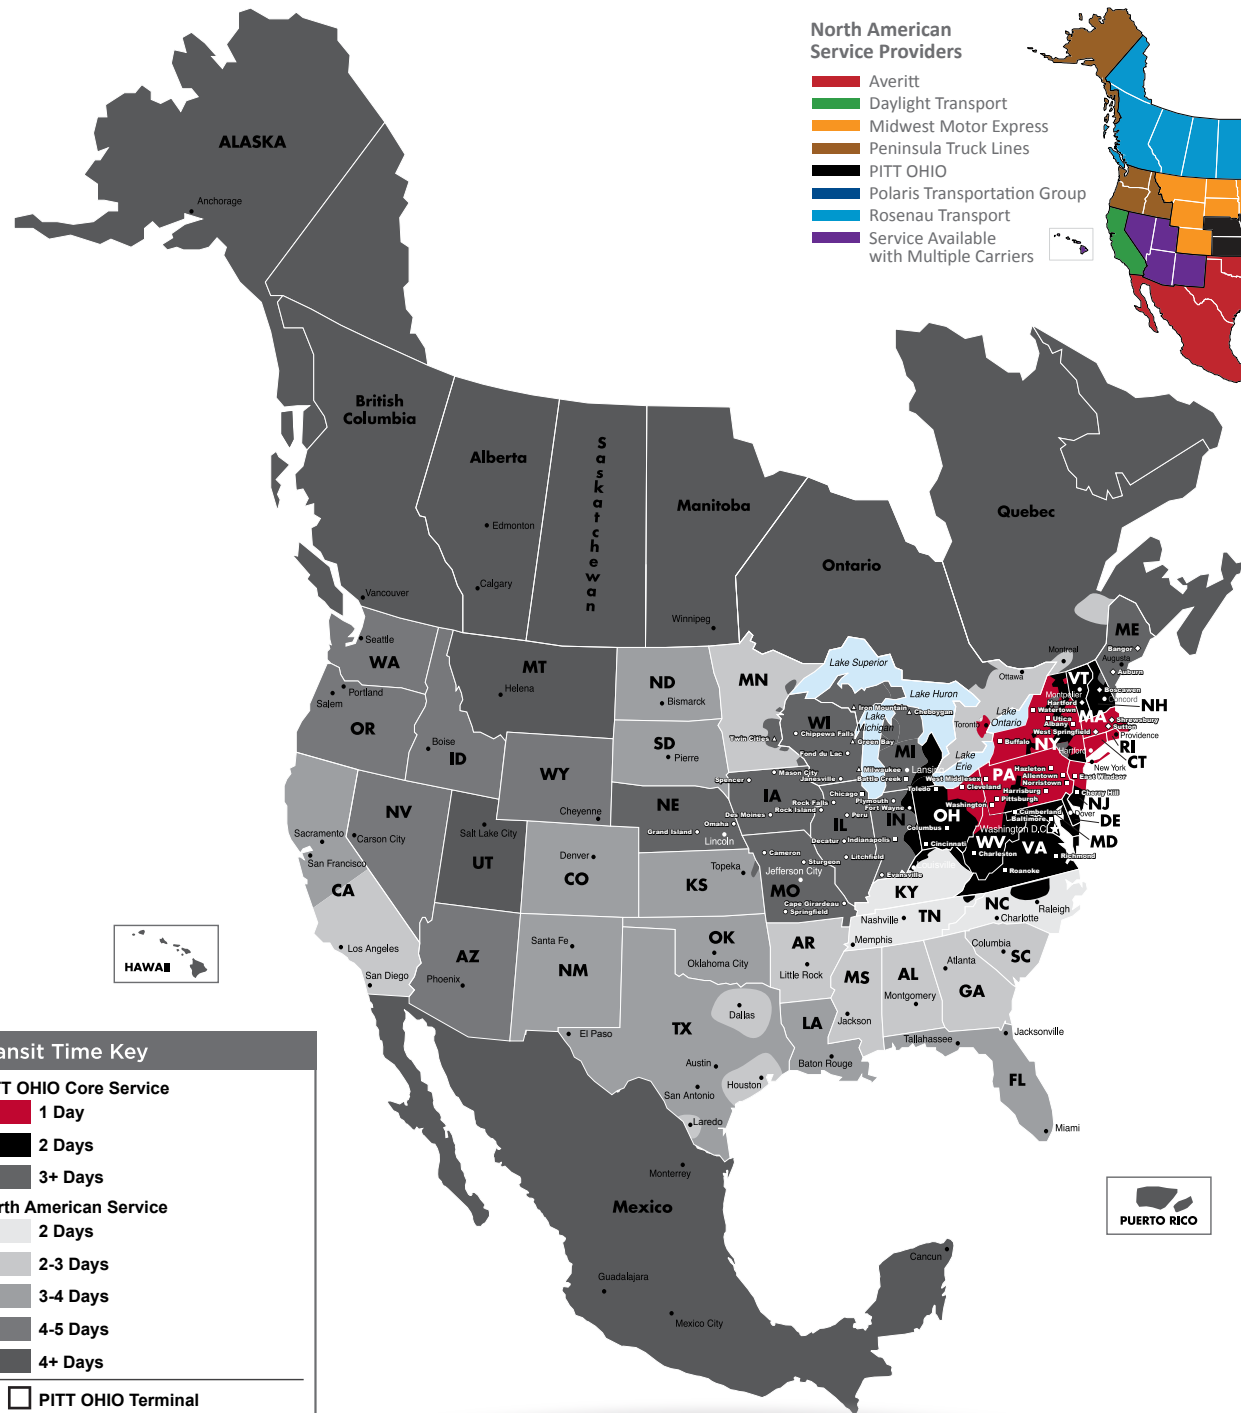

NORTH AMERICAN SERVICE MAP UTICA

SEAMLESS COVERAGE ACROSS ALL OF NORTH AMERICA

- Fast, consistent transit times
- Complete, real-time shipment visibility
- Convenience of working with your local PITT OHIO transportation specialist
- Expedited services available
- Premium express long-haul service to California ***NEW**

Reverse Logistics

Truckload

Warehouse & Distribution

North American Service Providers

- Averitt
- Daylight Transport
- Midwest Motor Express
- Peninsula Truck Lines
- PITT OHIO
- Polaris Transportation Group
- Rosenau Transport
- Service Available with Multiple Carriers

Transit Time Key	
■	PITT OHIO Core Service 1 Day
■	2 Days
■	3+ Days
■	North American Service 2 Days
■	2-3 Days
■	3-4 Days
■	4-5 Days
■	4+ Days
	PITT OHIO Terminal
	Dohrn Transfer Terminal
	Ross Express Terminal
	US Special Delivery Terminal

Note: This map is a representation of transit days to major metro areas in these states.

For up-to-date, zip-to-zip transit times and a full list of terminal locations, please visit our website at www.pittohio.com.