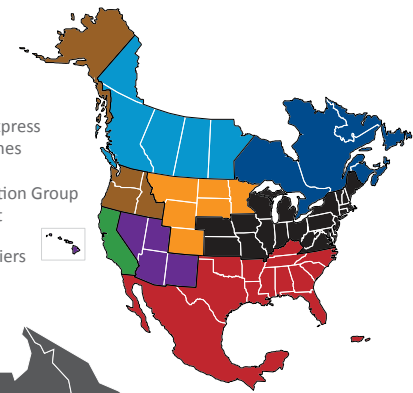

NORTH AMERICAN SERVICE MAP UTICA

SEAMLESS COVERAGE ACROSS ALL OF NORTH AMERICA

- Fast, consistent transit times
- Complete, real-time shipment visibility
- Convenience of working with your local PITT OHIO transportation specialist
- Expedited services available
- Premium express long-haul service to California ***NEW**

Reverse Logistics

Truckload

Warehouse & Distribution

North American Service Providers

- Averitt
- Daylight Transport
- Midwest Motor Express
- Peninsula Truck Lines
- PITT OHIO
- Polaris Transportation Group
- Rosenau Transport
- Service Available with Multiple Carriers

Transit Time Key	
■	PITT OHIO Core Service 1 Day
■	2 Days
■	3+ Days
■	North American Service 2 Days
■	2-3 Days
■	3-4 Days
■	4-5 Days
■	4+ Days
	PITT OHIO Terminal
	Dohrn Transfer Terminal
	Ross Express Terminal
	US Special Delivery Terminal

Note: This map is a representation of transit days to major metro areas in these states.

For up-to-date, zip-to-zip transit times and a full list of terminal locations, please visit our website at www.pittohio.com.