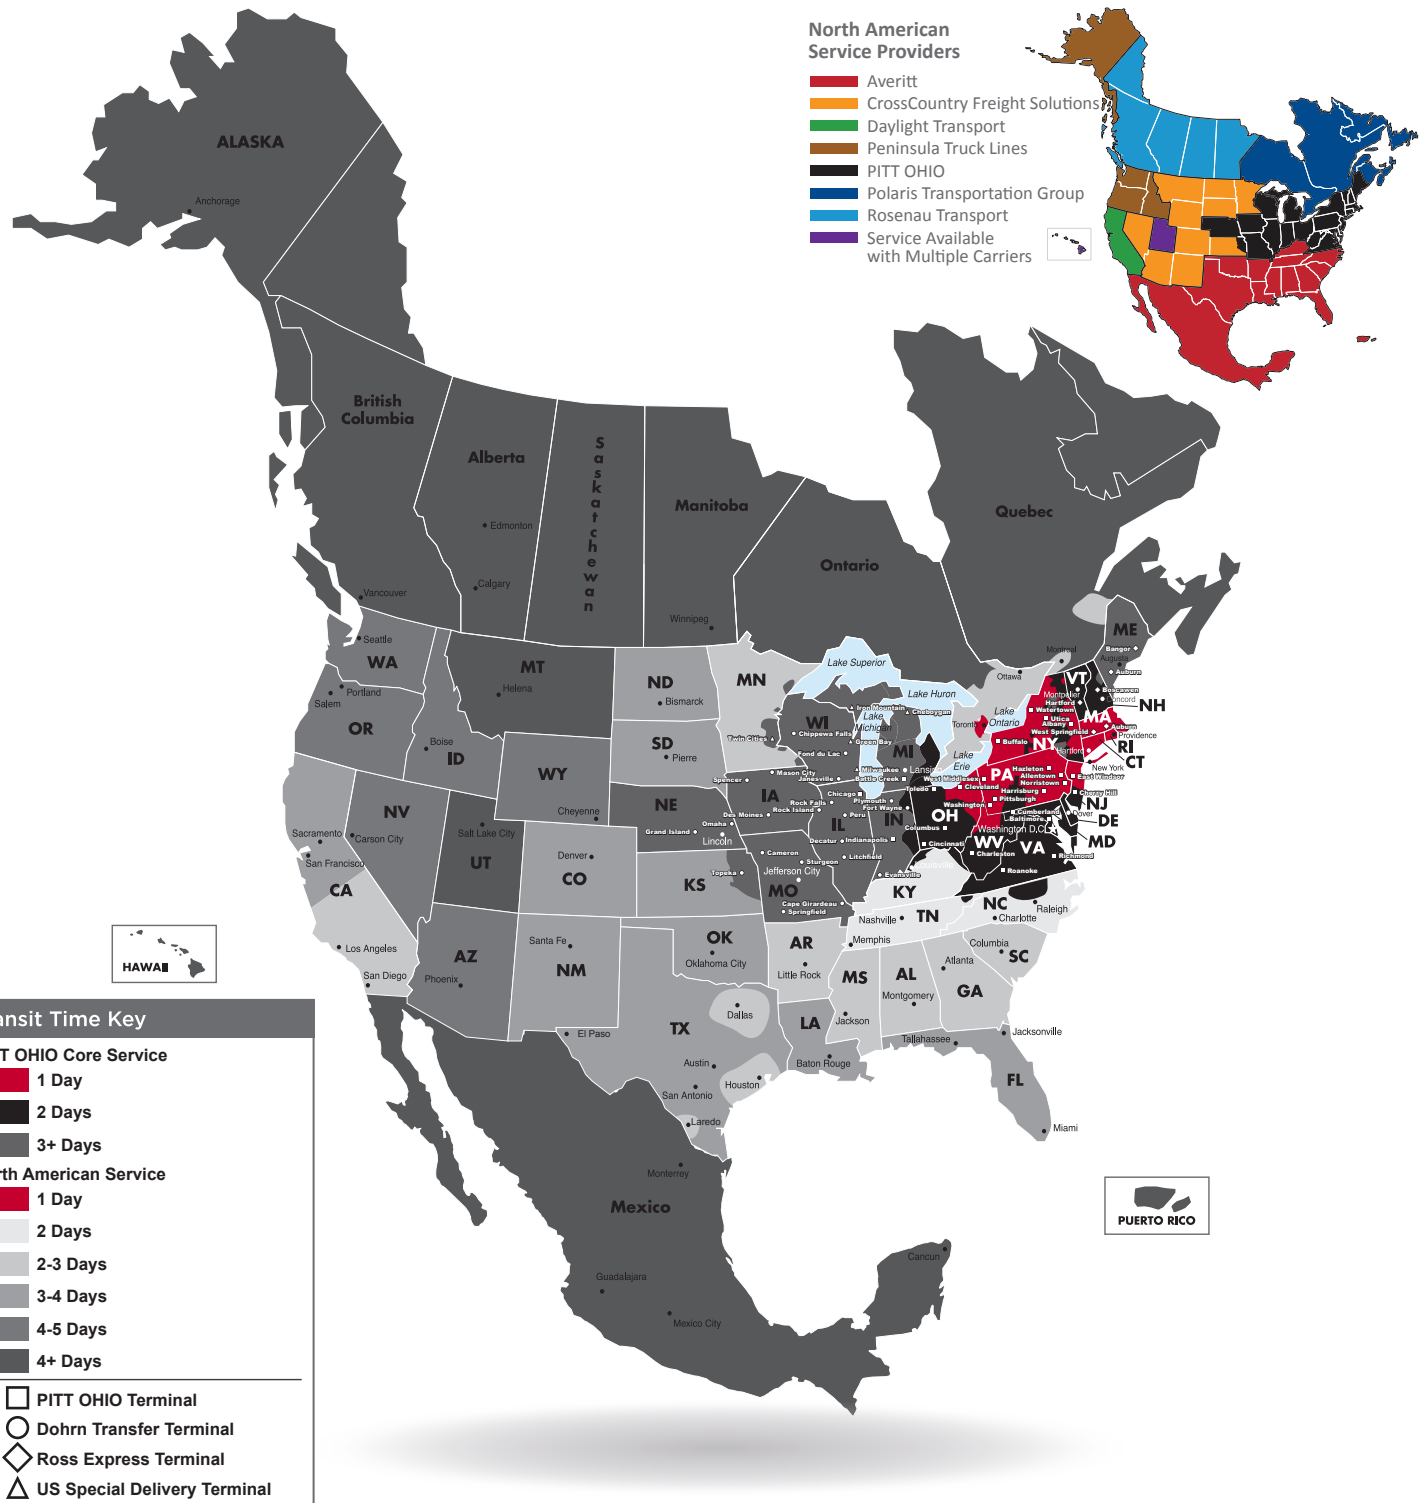

NORTH AMERICAN SERVICE MAP ALBANY

SEAMLESS COVERAGE ACROSS ALL OF NORTH AMERICA

- Fast, consistent transit times
- Complete, real-time shipment visibility
- Convenience of working with your local PITT OHIO transportation specialist
- Expedited services available
- Premium express long-haul service to California ***NEW**

Contract Packaging

Cross Border LTL

Dedicated Fleet Management

Drayage & Transloading

Expedite

Freeze Protection

LTL Service

Pool Distribution

Reverse Logistics

Truckload

Warehouse & Distribution

Note: This map is a representation of transit days to major metro areas in these states.

For up-to-date, zip-to-zip transit times and a full list of terminal locations, please visit our website at www.pittohio.com.