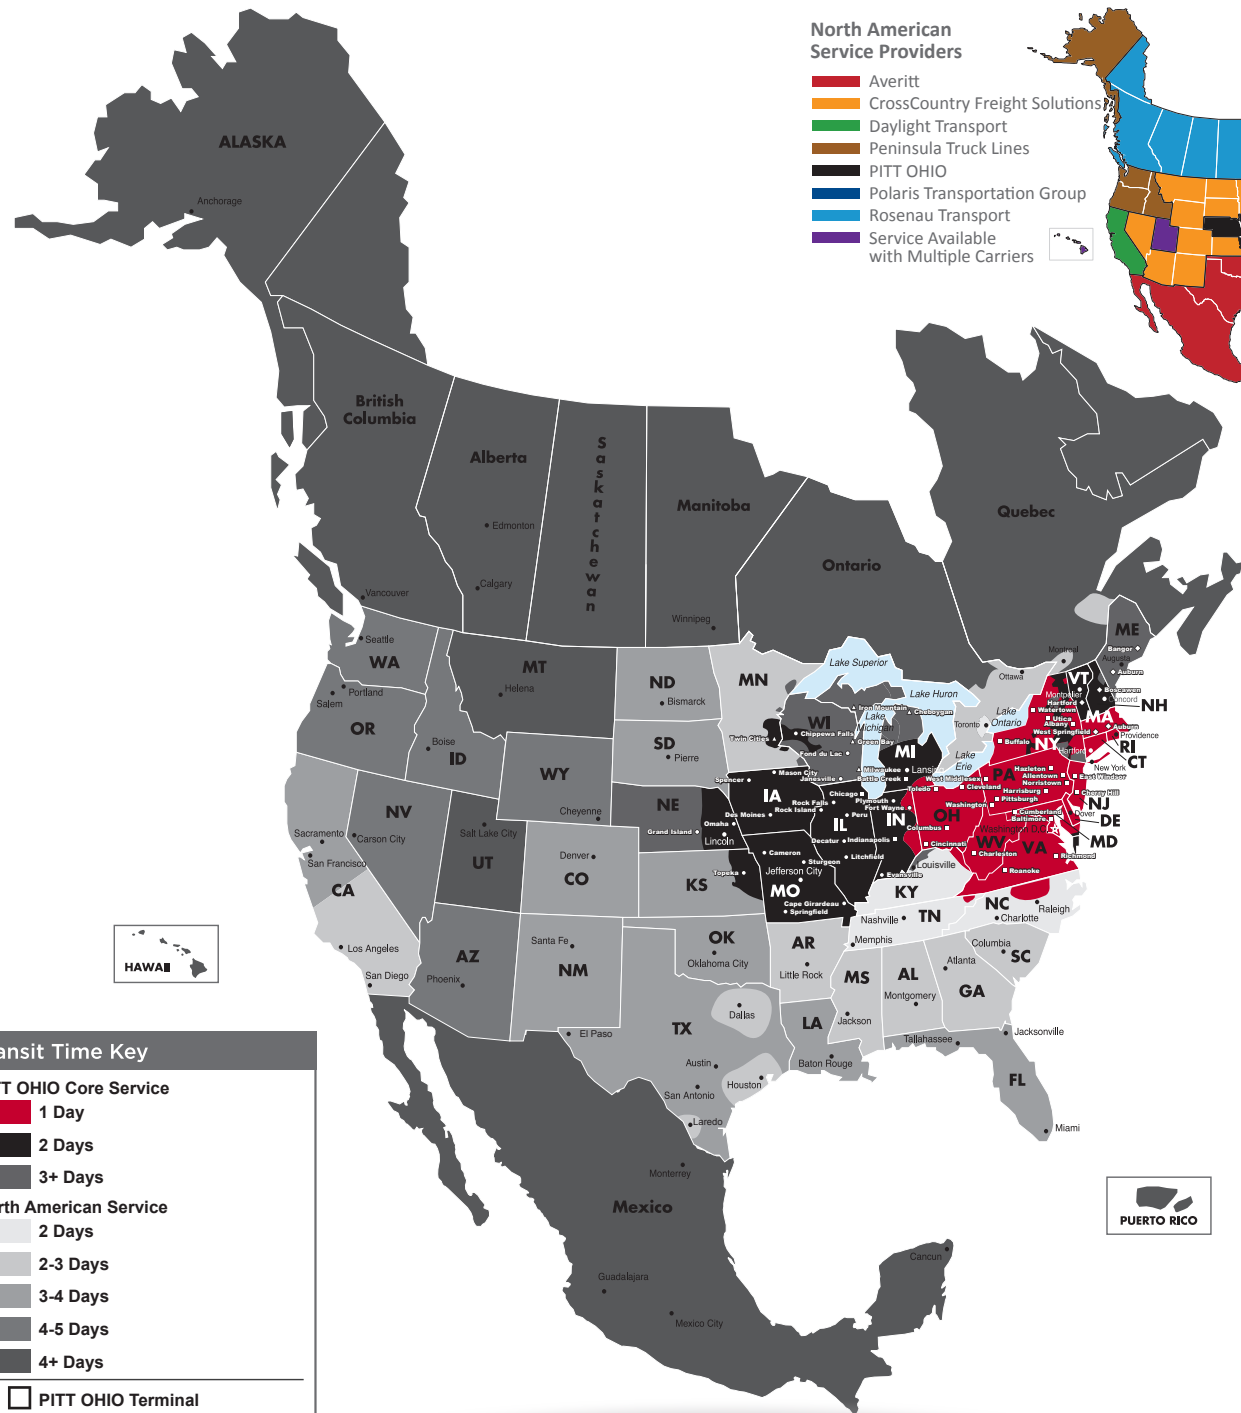

NORTH AMERICAN SERVICE MAP ALLENTOWN

SEAMLESS COVERAGE ACROSS ALL OF NORTH AMERICA

- Fast, consistent transit times
- Complete, real-time shipment visibility
- Convenience of working with your local PITT OHIO transportation specialist
- Expedited services available
- Premium express long-haul service to California ***NEW**

Reverse Logistics

Truckload

Warehouse & Distribution

North American Service Providers

- Averitt
- CrossCountry Freight Solutions
- Daylight Transport
- Peninsula Truck Lines
- PITT OHIO
- Polaris Transportation Group
- Rosenau Transport
- Service Available with Multiple Carriers

Transit Time Key

PITT OHIO Core Service

- 1 Day
- 2 Days
- 3+ Days

North American Service

- 2 Days
- 2-3 Days
- 3-4 Days
- 4-5 Days
- 4+ Days

PITT OHIO Terminal
 Dohrn Transfer Terminal
 Ross Express Terminal
 US Special Delivery Terminal

Note: This map is a representation of transit days to major metro areas in these states. For up-to-date, zip-to-zip transit times and a full list of terminal locations, please visit our website at www.pittohio.com.