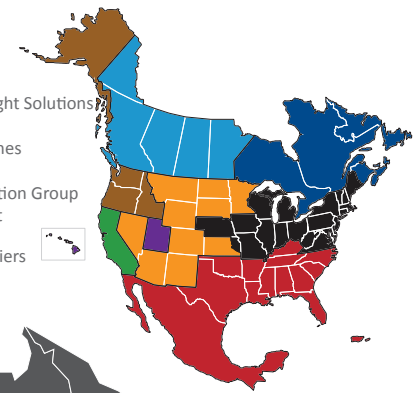

NORTH AMERICAN SERVICE MAP ALLENTOWN

SEAMLESS COVERAGE ACROSS ALL OF NORTH AMERICA

- Fast, consistent transit times
- Complete, real-time shipment visibility
- Convenience of working with your local PITT OHIO transportation specialist
- Expedited services available
- Premium express long-haul service to California ***NEW**

Reverse Logistics

Truckload

Warehouse & Distribution

North American Service Providers

- Averitt
- CrossCountry Freight Solutions
- Daylight Transport
- Peninsula Truck Lines
- PITT OHIO
- Polaris Transportation Group
- Rosenau Transport
- Service Available with Multiple Carriers

Transit Time Key

PITT OHIO Core Service

- 1 Day
- 2 Days
- 3+ Days

North American Service

- 2 Days
- 2-3 Days
- 3-4 Days
- 4-5 Days
- 4+ Days

PITT OHIO Terminal
 Dohrn Transfer Terminal
 Ross Express Terminal
 US Special Delivery Terminal

Note: This map is a representation of transit days to major metro areas in these states. For up-to-date, zip-to-zip transit times and a full list of terminal locations, please visit our website at www.pittohio.com.