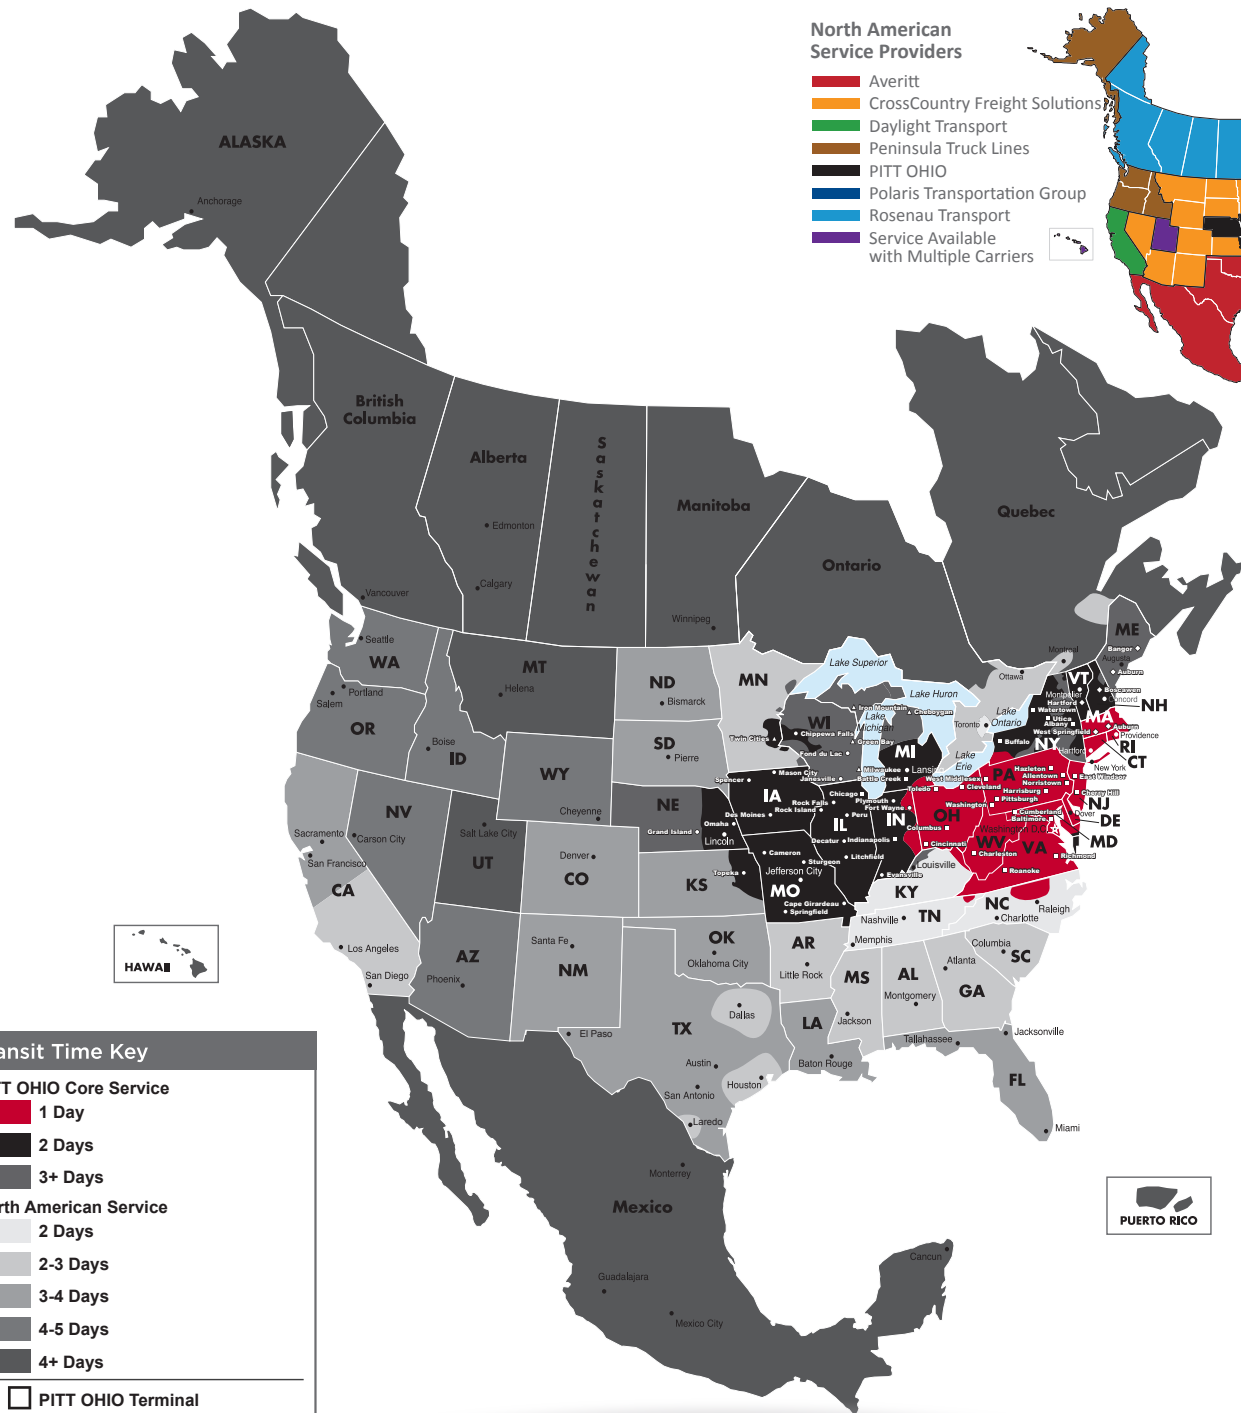

NORTH AMERICAN SERVICE MAP BALTIMORE

SEAMLESS COVERAGE ACROSS ALL OF NORTH AMERICA

- Fast, consistent transit times
- Complete, real-time shipment visibility
- Convenience of working with your local PITT OHIO transportation specialist
- Expedited services available
- Premium express long-haul service to California ***NEW**

Reverse Logistics

Truckload

Warehouse & Distribution

North American Service Providers

- Averitt
- CrossCountry Freight Solutions
- Daylight Transport
- Peninsula Truck Lines
- PITT OHIO
- Polaris Transportation Group
- Rosenau Transport
- Service Available with Multiple Carriers

Transit Time Key	
PITT OHIO Core Service	
■	1 Day
■	2 Days
■	3+ Days
North American Service	
■	2 Days
■	2-3 Days
■	3-4 Days
■	4-5 Days
■	4+ Days
	PITT OHIO Terminal
	Dohrn Transfer Terminal
	Ross Express Terminal
	US Special Delivery Terminal

Note: This map is a representation of transit days to major metro areas in these states.

For up-to-date, zip-to-zip transit times and a full list of terminal locations, please visit our website at www.pittohio.com.