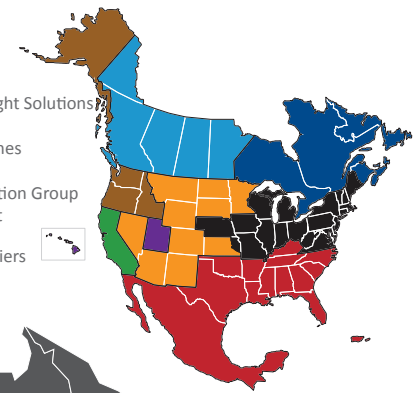

NORTH AMERICAN SERVICE MAP BALTIMORE

SEAMLESS COVERAGE ACROSS ALL OF NORTH AMERICA

- Fast, consistent transit times
- Complete, real-time shipment visibility
- Convenience of working with your local PITT OHIO transportation specialist
- Expedited services available
- Premium express long-haul service to California ***NEW**

Reverse Logistics

Truckload

Warehouse & Distribution

North American Service Providers

- Averitt
- CrossCountry Freight Solutions
- Daylight Transport
- Peninsula Truck Lines
- PITT OHIO
- Polaris Transportation Group
- Rosenau Transport
- Service Available with Multiple Carriers

Transit Time Key	
PITT OHIO Core Service	
■	1 Day
■	2 Days
■	3+ Days
North American Service	
■	2 Days
■	2-3 Days
■	3-4 Days
■	4-5 Days
■	4+ Days
	PITT OHIO Terminal
	Dohrn Transfer Terminal
	Ross Express Terminal
	US Special Delivery Terminal

Note: This map is a representation of transit days to major metro areas in these states.

For up-to-date, zip-to-zip transit times and a full list of terminal locations, please visit our website at www.pittohio.com.