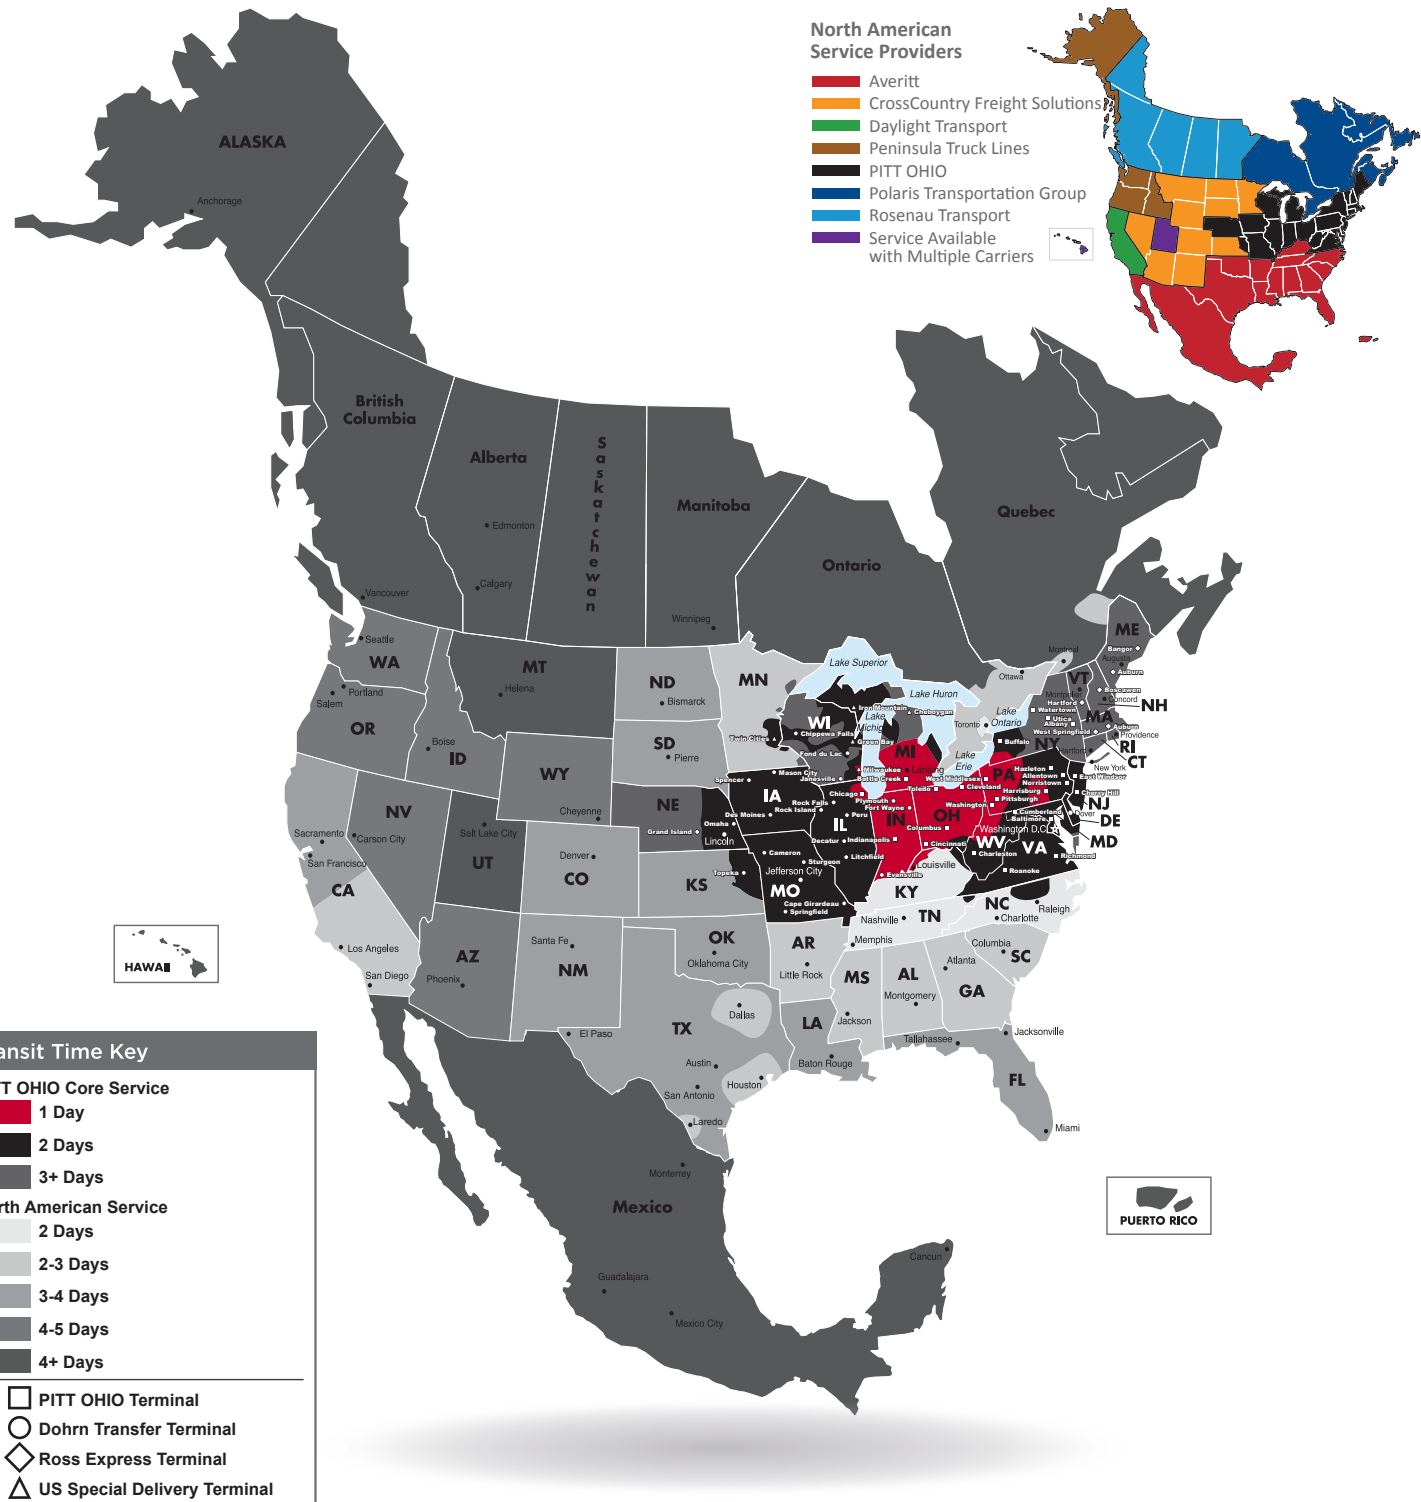

NORTH AMERICAN SERVICE MAP BATTLE CREEK

SEAMLESS COVERAGE ACROSS ALL OF NORTH AMERICA

- Fast, consistent transit times
- Complete, real-time shipment visibility
- Convenience of working with your local PITT OHIO transportation specialist
- Expedited services available
- Premium express long-haul service to California ***NEW**

Reverse Logistics

Truckload

Warehouse & Distribution

North American Service Providers

- Averitt
- CrossCountry Freight Solutions
- Daylight Transport
- Peninsula Truck Lines
- PITT OHIO
- Polaris Transportation Group
- Rosenau Transport
- Service Available with Multiple Carriers

Transit Time Key

PITT OHIO Core Service

- 1 Day
- 2 Days
- 3+ Days

North American Service

- 2 Days
- 2-3 Days
- 3-4 Days
- 4-5 Days
- 4+ Days

PITT OHIO Terminal
 Dohrn Transfer Terminal
 Ross Express Terminal
 US Special Delivery Terminal

Note: This map is a representation of transit days to major metro areas in these states.

For up-to-date, zip-to-zip transit times and a full list of terminal locations, please visit our website at www.pittohio.com.