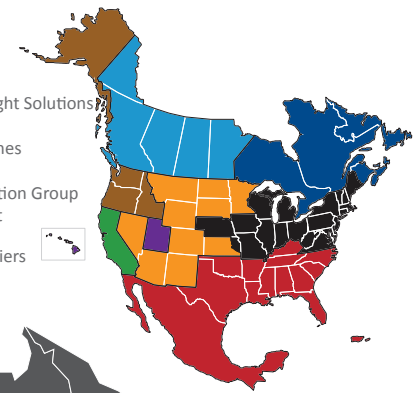

NORTH AMERICAN SERVICE MAP BATTLE CREEK

SEAMLESS COVERAGE ACROSS ALL OF NORTH AMERICA

- Fast, consistent transit times
- Complete, real-time shipment visibility
- Convenience of working with your local PITT OHIO transportation specialist
- Expedited services available
- Premium express long-haul service to California ***NEW**

Reverse Logistics

Truckload

Warehouse & Distribution

North American Service Providers

- Averitt
- CrossCountry Freight Solutions
- Daylight Transport
- Peninsula Truck Lines
- PITT OHIO
- Polaris Transportation Group
- Rosenau Transport
- Service Available with Multiple Carriers

Transit Time Key

PITT OHIO Core Service

- 1 Day
- 2 Days
- 3+ Days

North American Service

- 2 Days
- 2-3 Days
- 3-4 Days
- 4-5 Days
- 4+ Days

PITT OHIO Terminal
 Dohrn Transfer Terminal
 Ross Express Terminal
 US Special Delivery Terminal

Note: This map is a representation of transit days to major metro areas in these states.

For up-to-date, zip-to-zip transit times and a full list of terminal locations, please visit our website at www.pittohio.com.