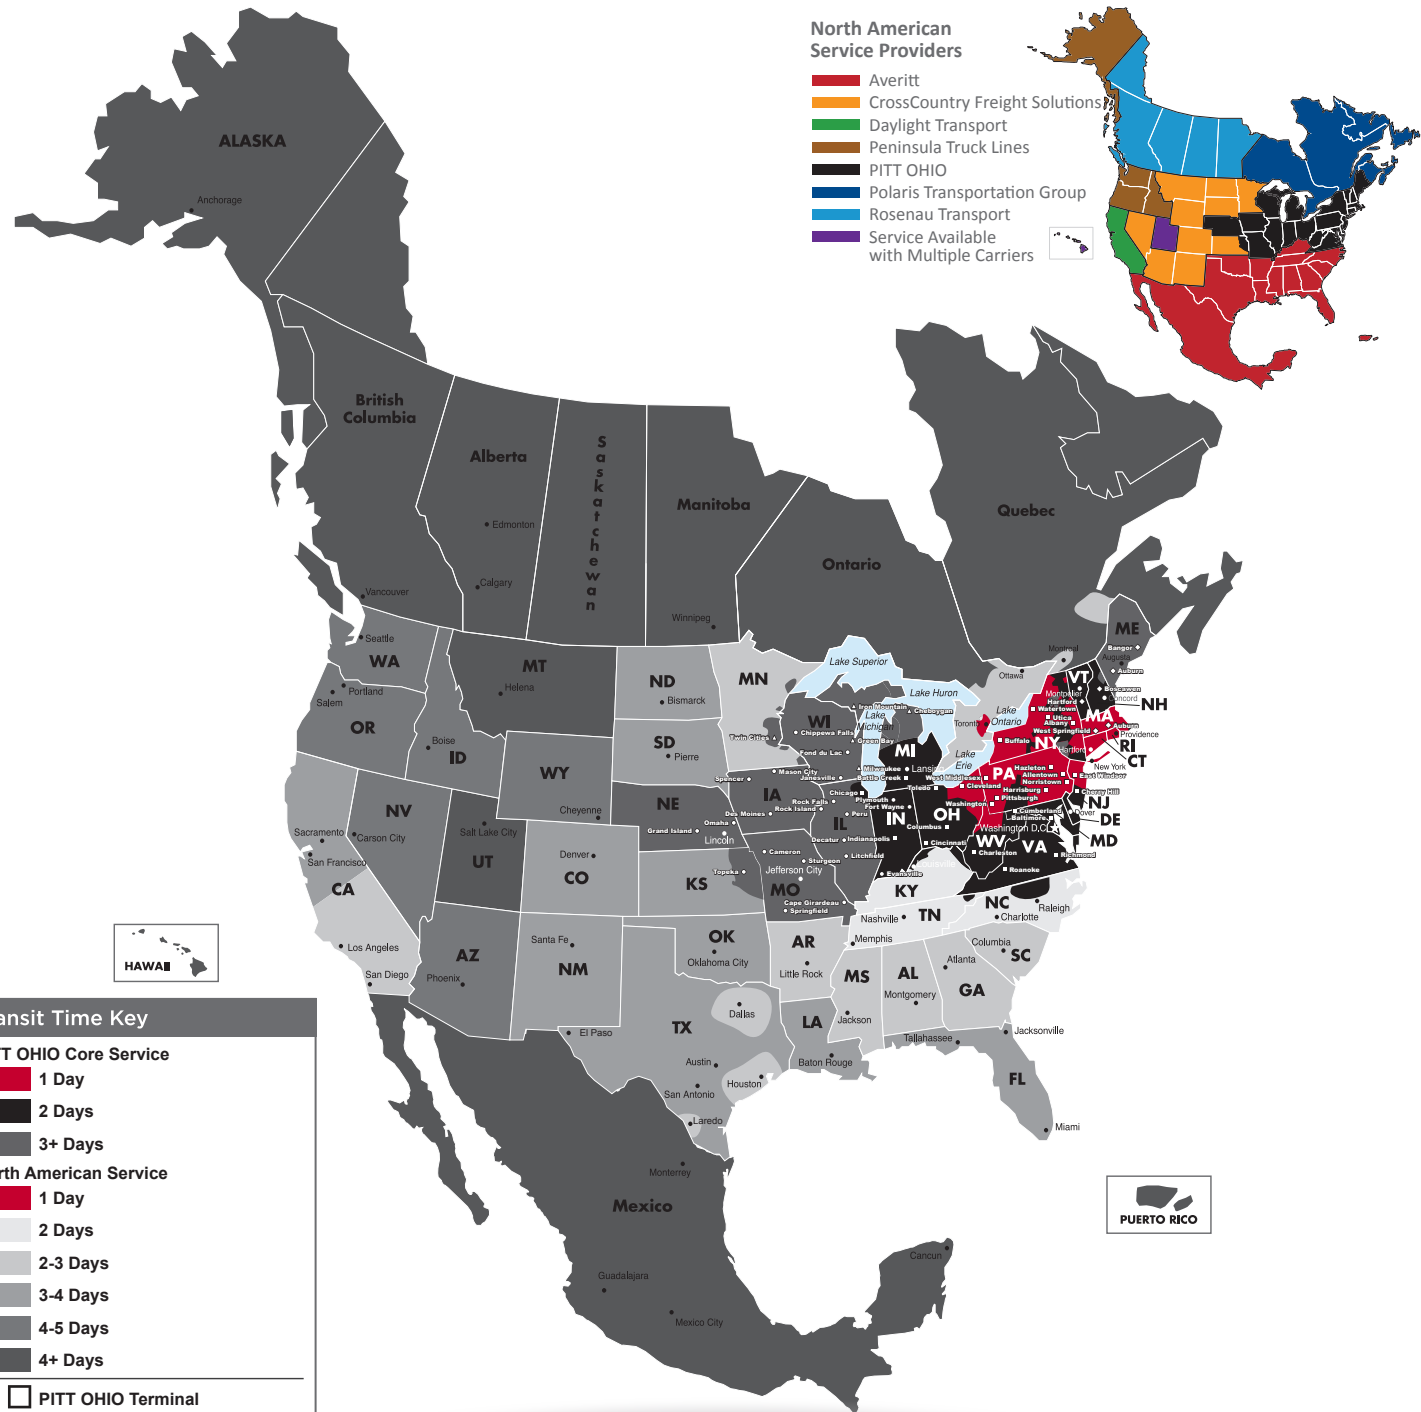

NORTH AMERICAN SERVICE MAP BUFFALO

SEAMLESS COVERAGE ACROSS ALL OF NORTH AMERICA

- Fast, consistent transit times
- Complete, real-time shipment visibility
- Convenience of working with your local PITT OHIO transportation specialist
- Expedited services available
- Premium express long-haul service to California ***NEW**

Reverse Logistics

Truckload

Warehouse & Distribution

North American Service Providers

- Averitt
- CrossCountry Freight Solutions
- Daylight Transport
- Peninsula Truck Lines
- PITT OHIO
- Polaris Transportation Group
- Rosenau Transport
- Service Available with Multiple Carriers

Transit Time Key	
PITT OHIO Core Service	
	1 Day
	2 Days
	3+ Days
North American Service	
	1 Day
	2 Days
	2-3 Days
	3-4 Days
	4-5 Days
	4+ Days
	PITT OHIO Terminal
	Dohrn Transfer Terminal
	Ross Express Terminal
	US Special Delivery Terminal

Note: This map is a representation of transit days to major metro areas in these states.

For up-to-date, zip-to-zip transit times and a full list of terminal locations, please visit our website at www.pittohio.com.