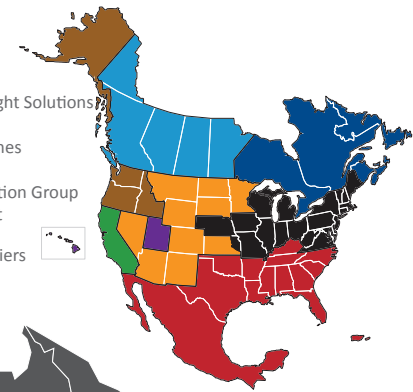

NORTH AMERICAN SERVICE MAP BUFFALO

SEAMLESS COVERAGE ACROSS ALL OF NORTH AMERICA

- Fast, consistent transit times
- Complete, real-time shipment visibility
- Convenience of working with your local PITT OHIO transportation specialist
- Expedited services available
- Premium express long-haul service to California ***NEW**

Reverse Logistics

Truckload

Warehouse & Distribution

North American Service Providers

- Averitt
- CrossCountry Freight Solutions
- Daylight Transport
- Peninsula Truck Lines
- PITT OHIO
- Polaris Transportation Group
- Rosenau Transport
- Service Available with Multiple Carriers

Transit Time Key	
PITT OHIO Core Service	
	1 Day
	2 Days
	3+ Days
North American Service	
	1 Day
	2 Days
	2-3 Days
	3-4 Days
	4-5 Days
	4+ Days
	PITT OHIO Terminal
	Dohrn Transfer Terminal
	Ross Express Terminal
	US Special Delivery Terminal

Note: This map is a representation of transit days to major metro areas in these states.

For up-to-date, zip-to-zip transit times and a full list of terminal locations, please visit our website at www.pittohio.com.