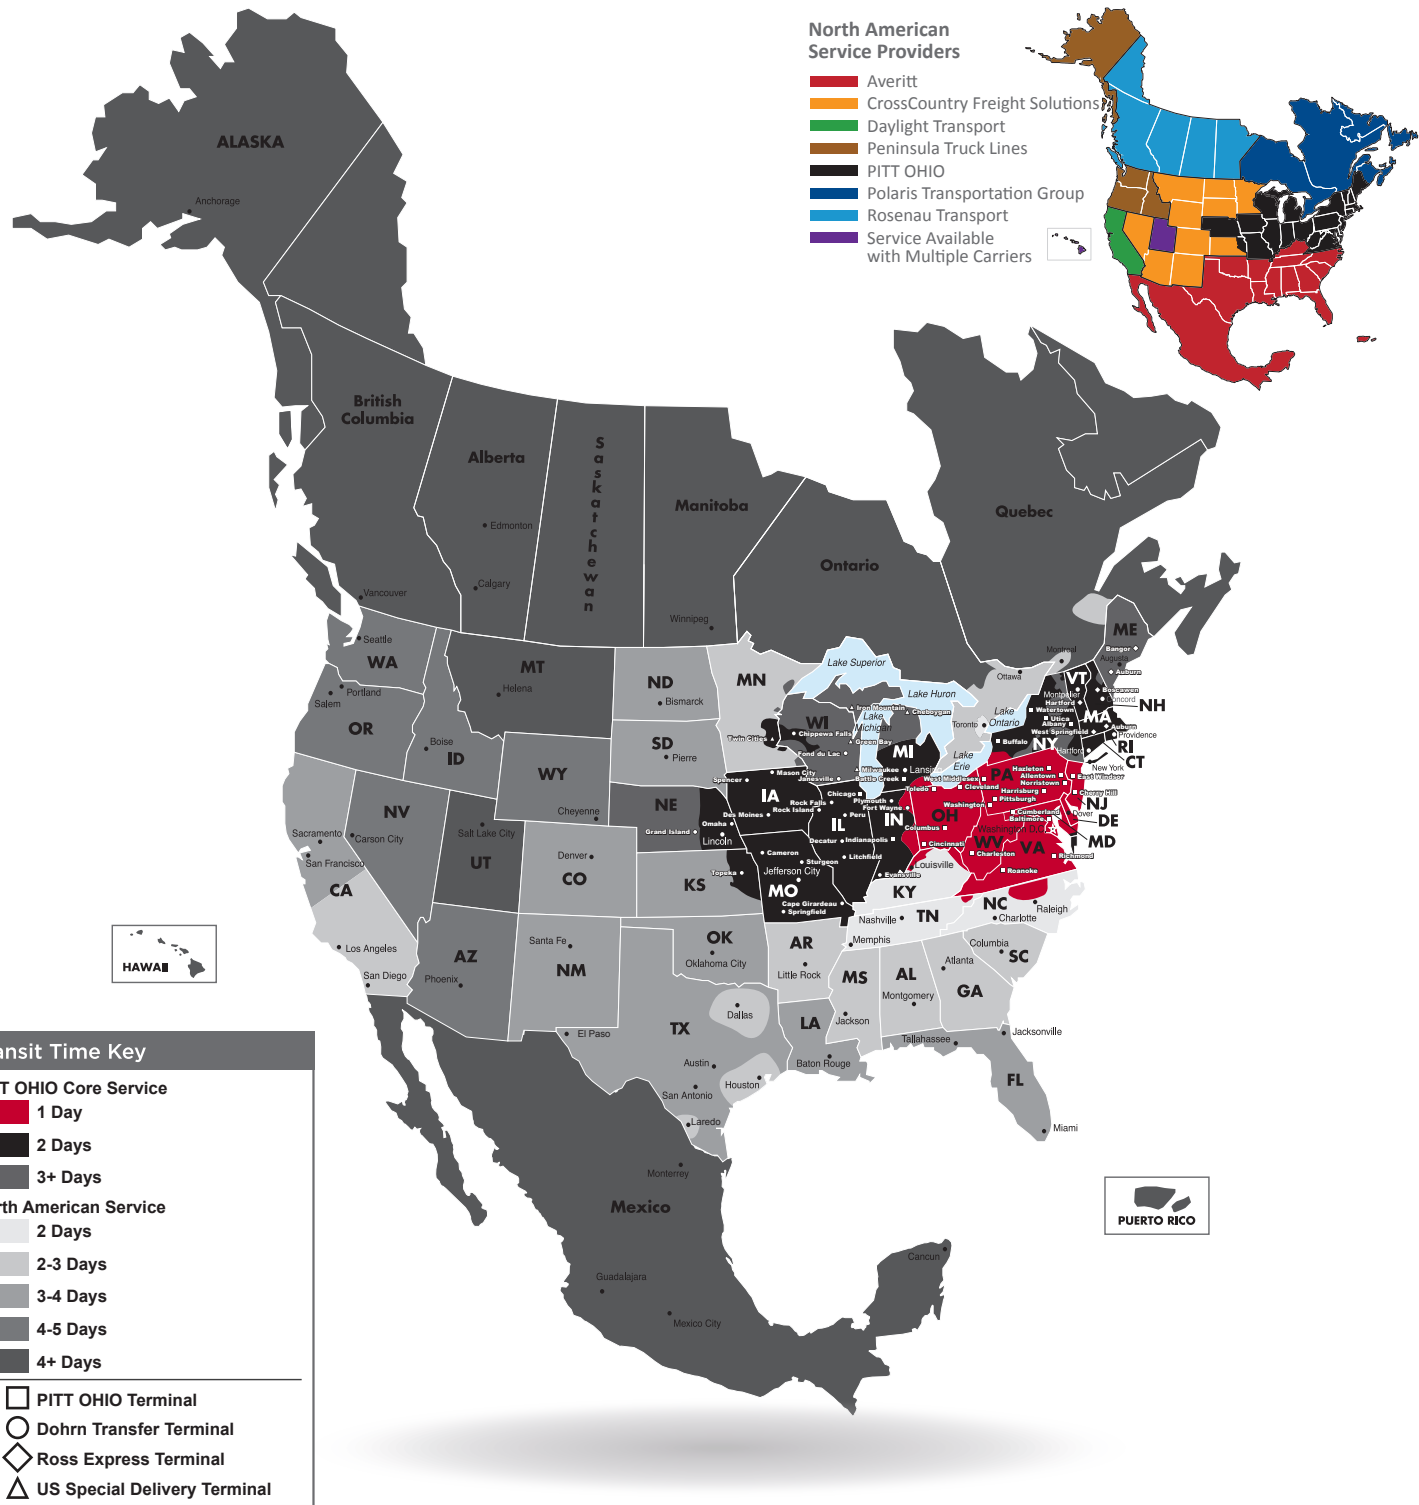

NORTH AMERICAN SERVICE MAP CHARLESTON

SEAMLESS COVERAGE ACROSS ALL OF NORTH AMERICA

- Fast, consistent transit times
- Complete, real-time shipment visibility
- Convenience of working with your local PITT OHIO transportation specialist
- Expedited services available
- Premium express long-haul service to California ***NEW**

Contract Packaging

Cross Border LTL

Dedicated Fleet Management

Drayage & Transloading

Expedite

Freeze Protection

LTL Service

Pool Distribution

Reverse Logistics

Truckload

Warehouse & Distribution

Note: This map is a representation of transit days to major metro areas in these states.

For up-to-date, zip-to-zip transit times and a full list of terminal locations, please visit our website at www.pittohio.com.