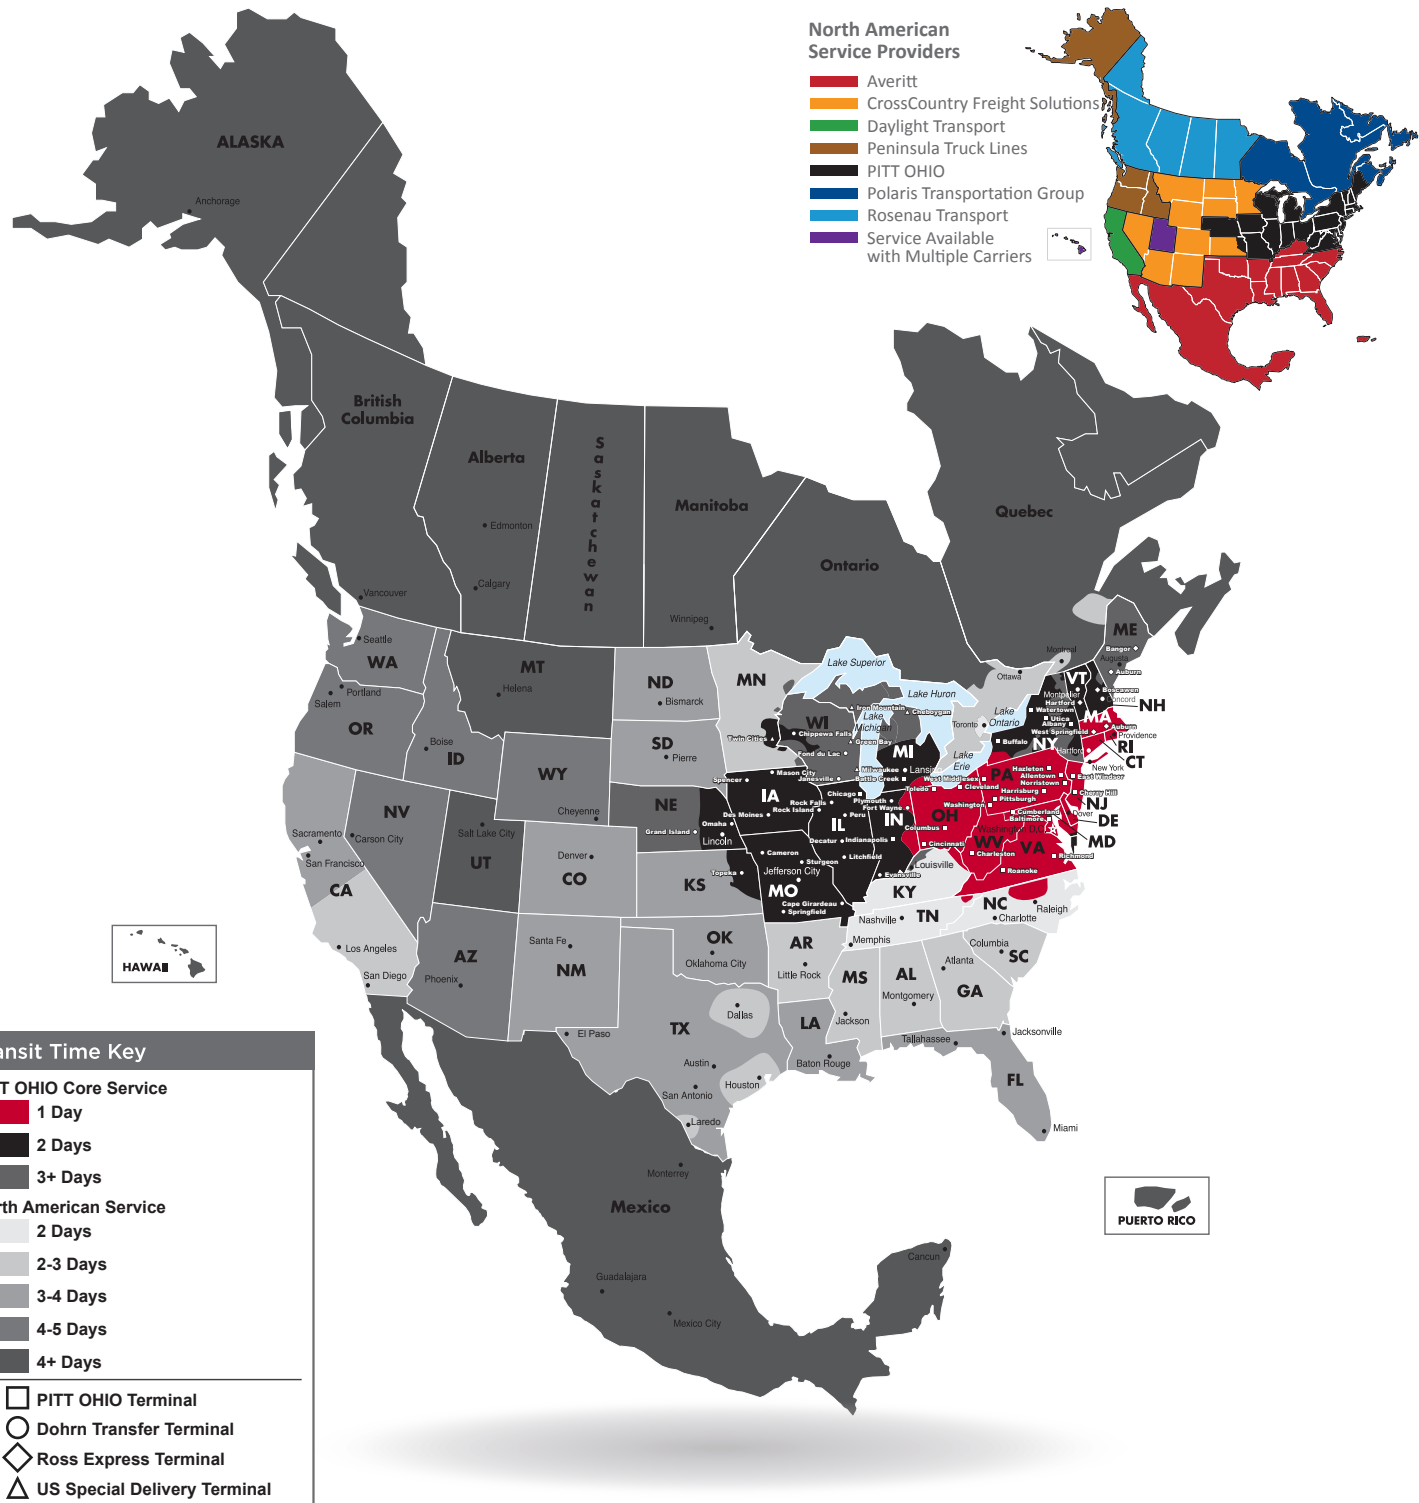

NORTH AMERICAN SERVICE MAP CHERRY HILL

SEAMLESS COVERAGE ACROSS ALL OF NORTH AMERICA

- Fast, consistent transit times
- Complete, real-time shipment visibility
- Convenience of working with your local PITT OHIO transportation specialist
- Expedited services available
- Premium express long-haul service to California ***NEW**

Contract Packaging

Cross Border LTL

Dedicated Fleet Management

Drayage & Transloading

Expedite

Freeze Protection

LTL Service

Pool Distribution

Reverse Logistics

Truckload

Warehouse & Distribution

Note: This map is a representation of transit days to major metro areas in these states.

For up-to-date, zip-to-zip transit times and a full list of terminal locations, please visit our website at www.pittohio.com.