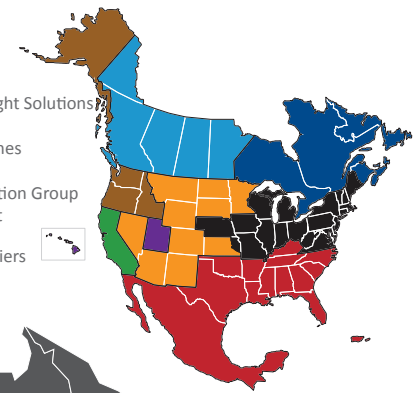

NORTH AMERICAN SERVICE MAP CHICAGO

SEAMLESS COVERAGE ACROSS ALL OF NORTH AMERICA

- Fast, consistent transit times
- Complete, real-time shipment visibility
- Convenience of working with your local PITT OHIO transportation specialist
- Expedited services available
- Premium express long-haul service to California ***NEW**

Reverse Logistics

Truckload

Warehouse & Distribution

North American Service Providers

- Averitt
- CrossCountry Freight Solutions
- Daylight Transport
- Peninsula Truck Lines
- PITT OHIO
- Polaris Transportation Group
- Rosenau Transport
- Service Available with Multiple Carriers

Transit Time Key	
PITT OHIO Core Service	
■	1 Day
■	2 Days
■	3+ Days
North American Service	
■	2 Days
■	2-3 Days
■	3-4 Days
■	4-5 Days
■	4+ Days
	PITT OHIO Terminal
	Dohrn Transfer Terminal
	Ross Express Terminal
	US Special Delivery Terminal

Note: This map is a representation of transit days to major metro areas in these states.

For up-to-date, zip-to-zip transit times and a full list of terminal locations, please visit our website at www.pittohio.com.