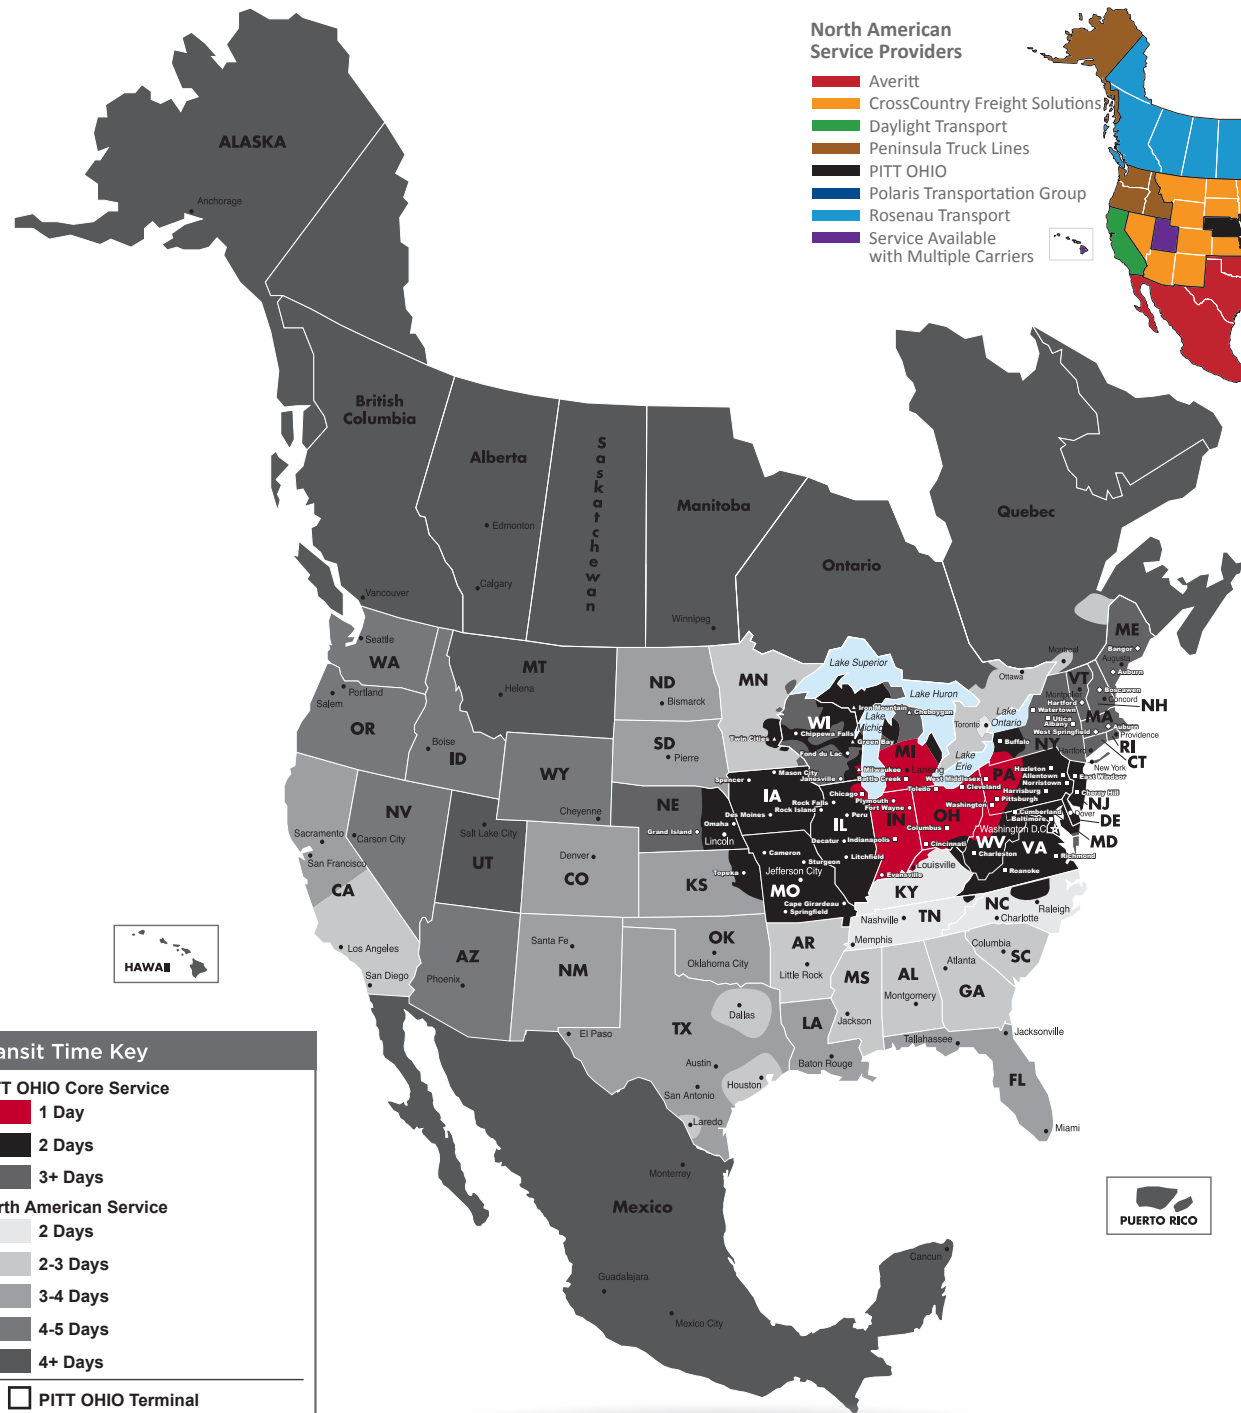

NORTH AMERICAN SERVICE MAP CHICAGO

SEAMLESS COVERAGE ACROSS ALL OF NORTH AMERICA

- Fast, consistent transit times
- Complete, real-time shipment visibility
- Convenience of working with your local PITT OHIO transportation specialist
- Expedited services available
- Premium express long-haul service to California ***NEW**

Reverse Logistics

Truckload

Warehouse & Distribution

North American Service Providers

- Averitt
- CrossCountry Freight Solutions
- Daylight Transport
- Peninsula Truck Lines
- PITT OHIO
- Polaris Transportation Group
- Rosenau Transport
- Service Available with Multiple Carriers

Transit Time Key	
PITT OHIO Core Service	
■	1 Day
■	2 Days
■	3+ Days
North American Service	
■	2 Days
■	2-3 Days
■	3-4 Days
■	4-5 Days
■	4+ Days
	PITT OHIO Terminal
	Dohrn Transfer Terminal
	Ross Express Terminal
	US Special Delivery Terminal

Note: This map is a representation of transit days to major metro areas in these states.

For up-to-date, zip-to-zip transit times and a full list of terminal locations, please visit our website at www.pittohio.com.