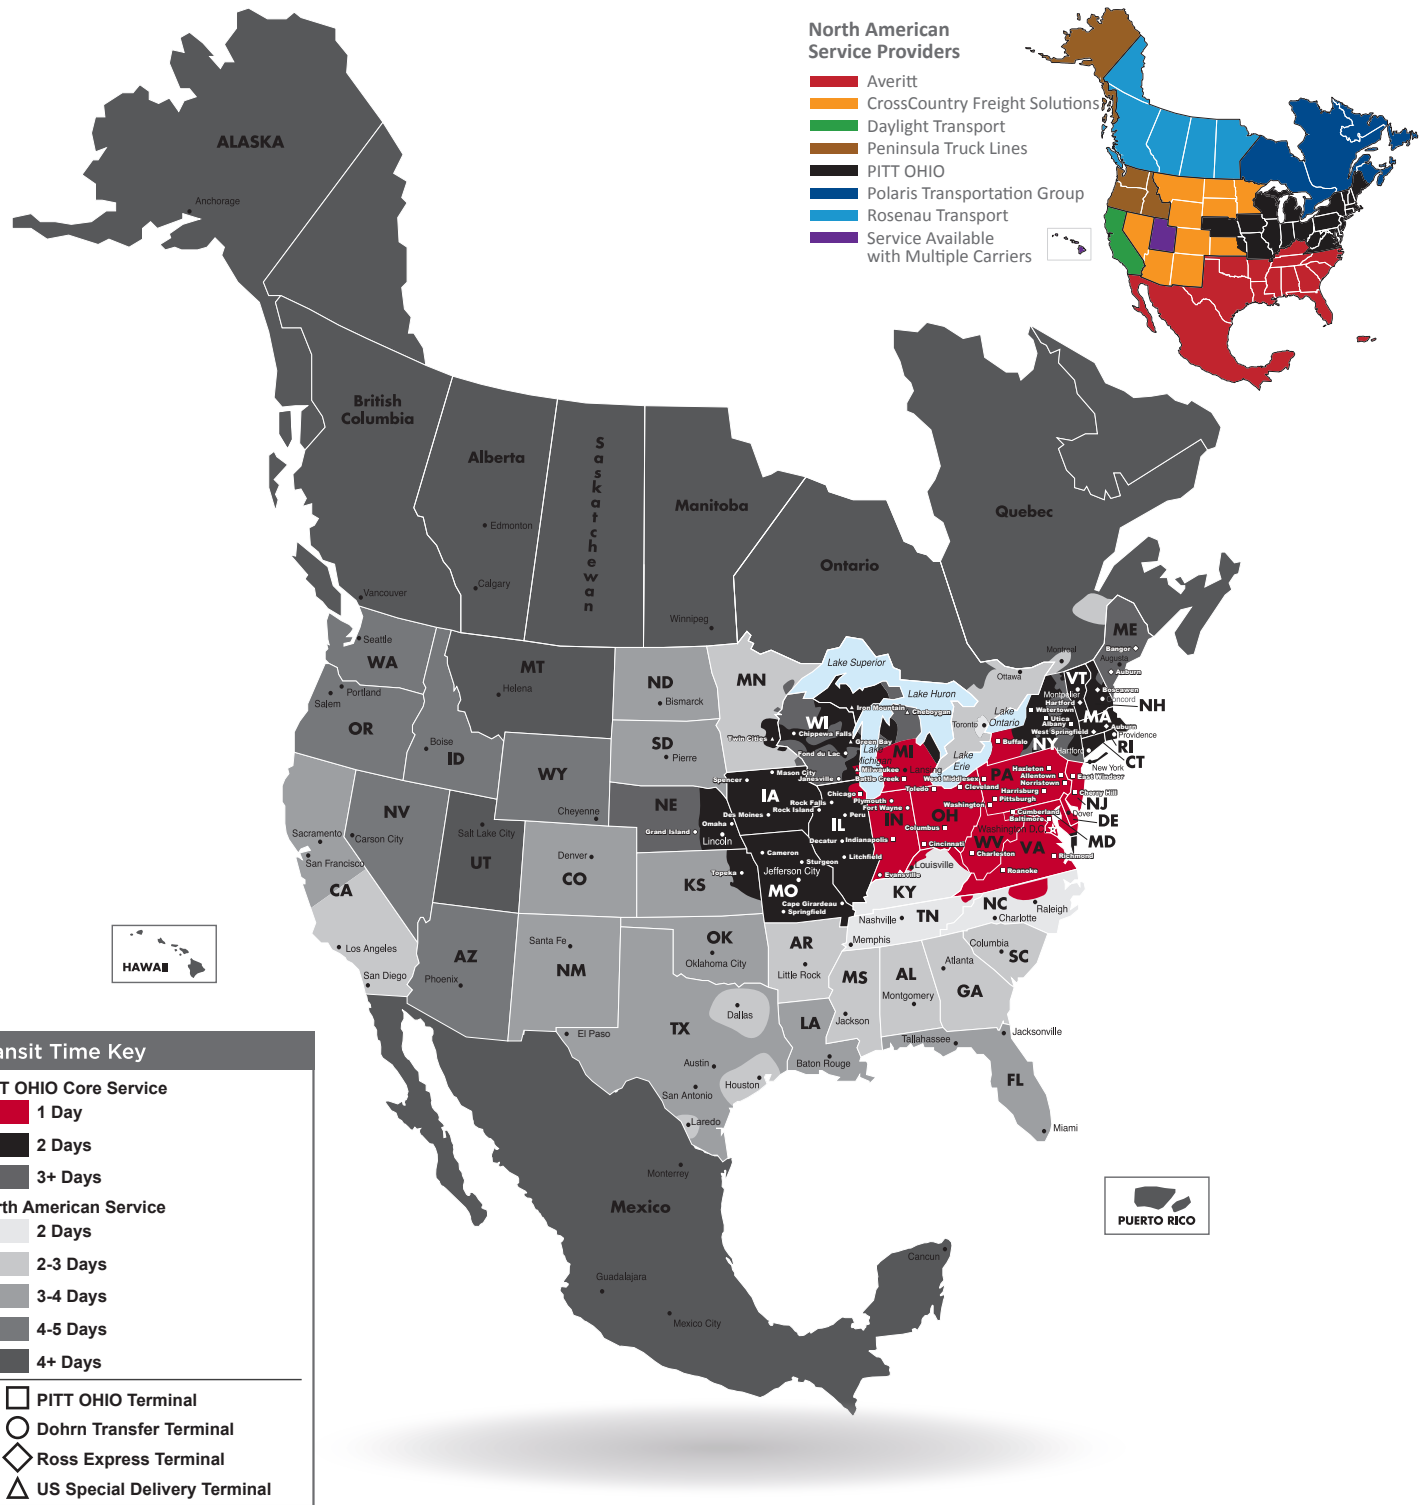

NORTH AMERICAN SERVICE MAP CINCINNATI

SEAMLESS COVERAGE ACROSS ALL OF NORTH AMERICA

- Fast, consistent transit times
- Complete, real-time shipment visibility
- Convenience of working with your local PITT OHIO transportation specialist
- Expedited services available
- Premium express long-haul service to California ***NEW**

- Contract Packaging
- Cross Border LTL
- Dedicated Fleet Management
- Drayage & Transloading
- Expedite
- Freeze Protection
- LTL Service
- Pool Distribution
- Reverse Logistics
- Truckload
- Warehouse & Distribution

Note: This map is a representation of transit days to major metro areas in these states.

For up-to-date, zip-to-zip transit times and a full list of terminal locations, please visit our website at www.pittohio.com.