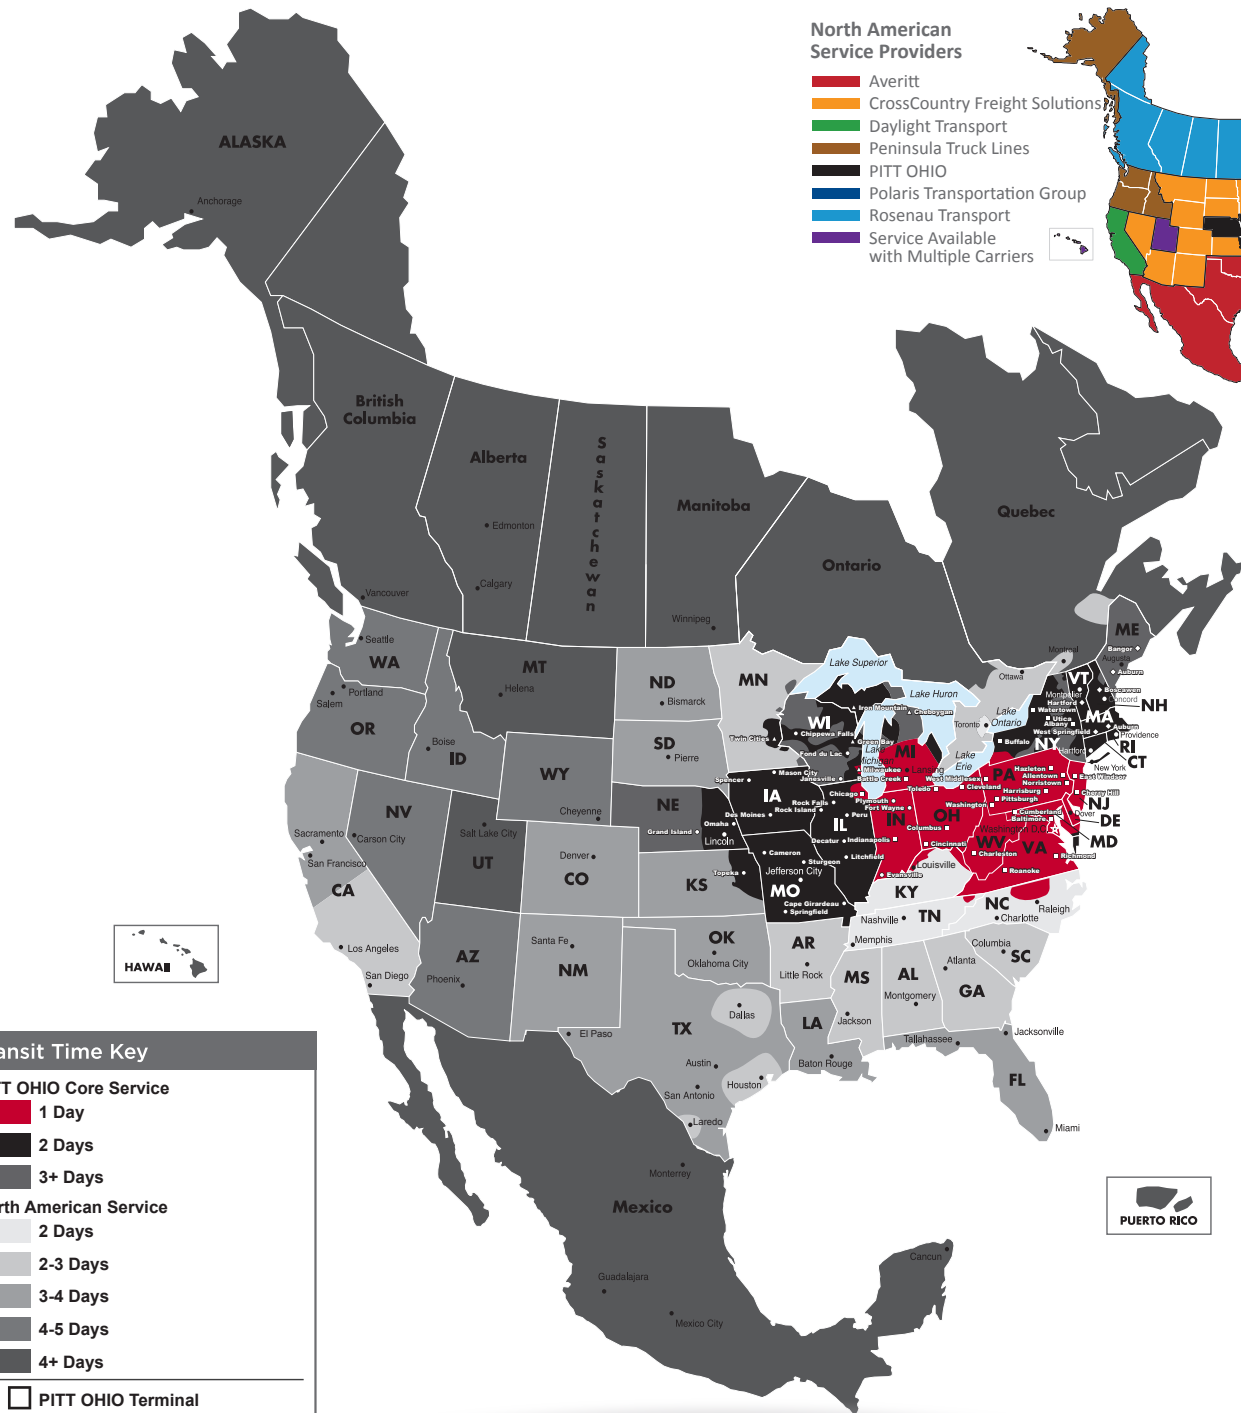

NORTH AMERICAN SERVICE MAP CINCINNATI

SEAMLESS COVERAGE ACROSS ALL OF NORTH AMERICA

- Fast, consistent transit times
- Complete, real-time shipment visibility
- Convenience of working with your local PITT OHIO transportation specialist
- Expedited services available
- Premium express long-haul service to California ***NEW**

Reverse Logistics

Truckload

Warehouse & Distribution

North American Service Providers

- Averitt
- CrossCountry Freight Solutions
- Daylight Transport
- Peninsula Truck Lines
- PITT OHIO
- Polaris Transportation Group
- Rosenau Transport
- Service Available with Multiple Carriers

Transit Time Key	
PITT OHIO Core Service	
■	1 Day
■	2 Days
■	3+ Days
North American Service	
■	2 Days
■	2-3 Days
■	3-4 Days
■	4-5 Days
■	4+ Days
	PITT OHIO Terminal
	Dohrn Transfer Terminal
	Ross Express Terminal
	US Special Delivery Terminal

Note: This map is a representation of transit days to major metro areas in these states.

For up-to-date, zip-to-zip transit times and a full list of terminal locations, please visit our website at www.pittohio.com.