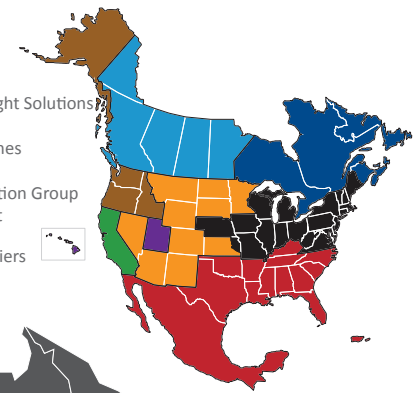

NORTH AMERICAN SERVICE MAP CINCINNATI

SEAMLESS COVERAGE ACROSS ALL OF NORTH AMERICA

- Fast, consistent transit times
- Complete, real-time shipment visibility
- Convenience of working with your local PITT OHIO transportation specialist
- Expedited services available
- Premium express long-haul service to California ***NEW**

Reverse Logistics

Truckload

Warehouse & Distribution

North American Service Providers

- Averitt
- CrossCountry Freight Solutions
- Daylight Transport
- Peninsula Truck Lines
- PITT OHIO
- Polaris Transportation Group
- Rosenau Transport
- Service Available with Multiple Carriers

Transit Time Key	
PITT OHIO Core Service	
■	1 Day
■	2 Days
■	3+ Days
North American Service	
■	2 Days
■	2-3 Days
■	3-4 Days
■	4-5 Days
■	4+ Days
	PITT OHIO Terminal
	Dohrn Transfer Terminal
	Ross Express Terminal
	US Special Delivery Terminal

Note: This map is a representation of transit days to major metro areas in these states.

For up-to-date, zip-to-zip transit times and a full list of terminal locations, please visit our website at www.pittohio.com.