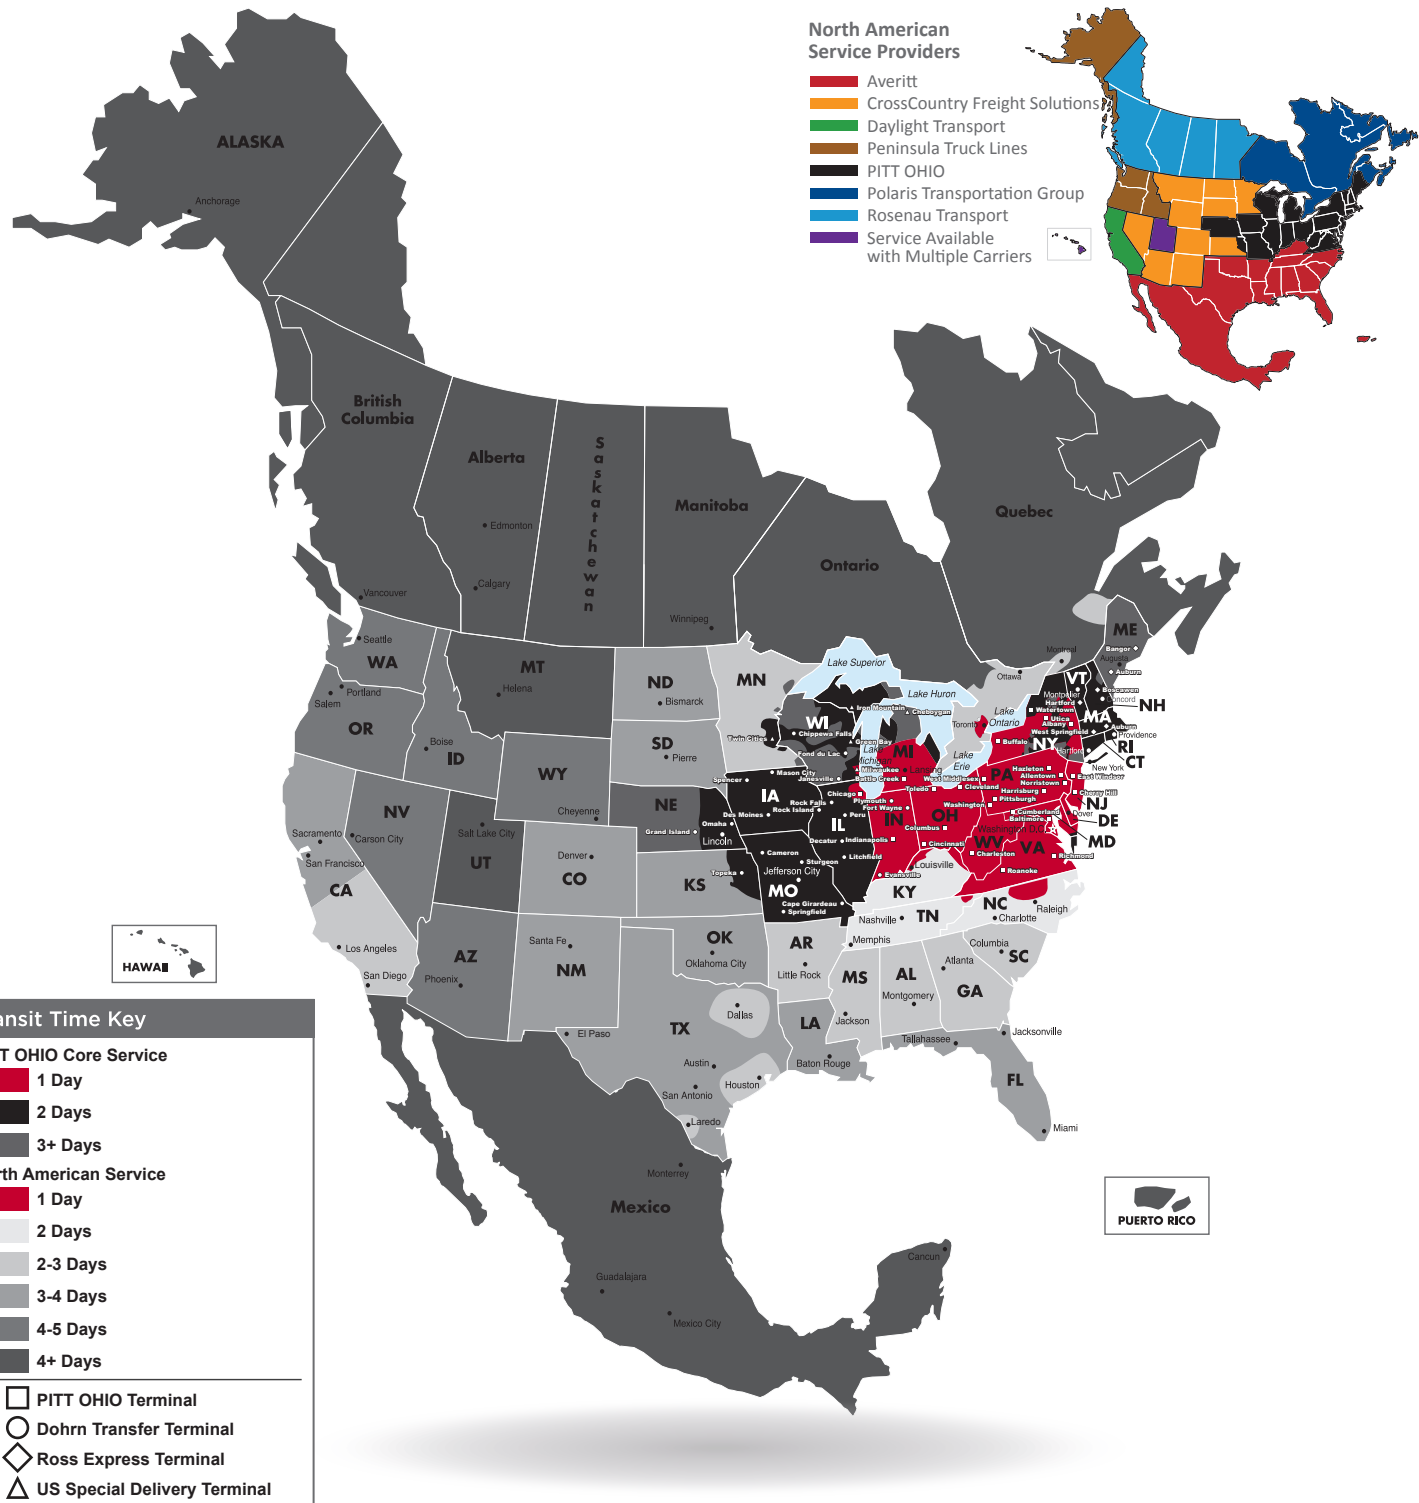

NORTH AMERICAN SERVICE MAP CLEVELAND

SEAMLESS COVERAGE ACROSS ALL OF NORTH AMERICA

- Fast, consistent transit times
- Complete, real-time shipment visibility
- Convenience of working with your local PITT OHIO transportation specialist
- Expedited services available
- Premium express long-haul service to California ***NEW**

Contract Packaging

Cross Border LTL

Dedicated Fleet Management

Drayage & Transloading

Expedite

Freeze Protection

LTL Service

Pool Distribution

Reverse Logistics

Truckload

Warehouse & Distribution

Note: This map is a representation of transit days to major metro areas in these states.

For up-to-date, zip-to-zip transit times and a full list of terminal locations, please visit our website at www.pittohio.com.