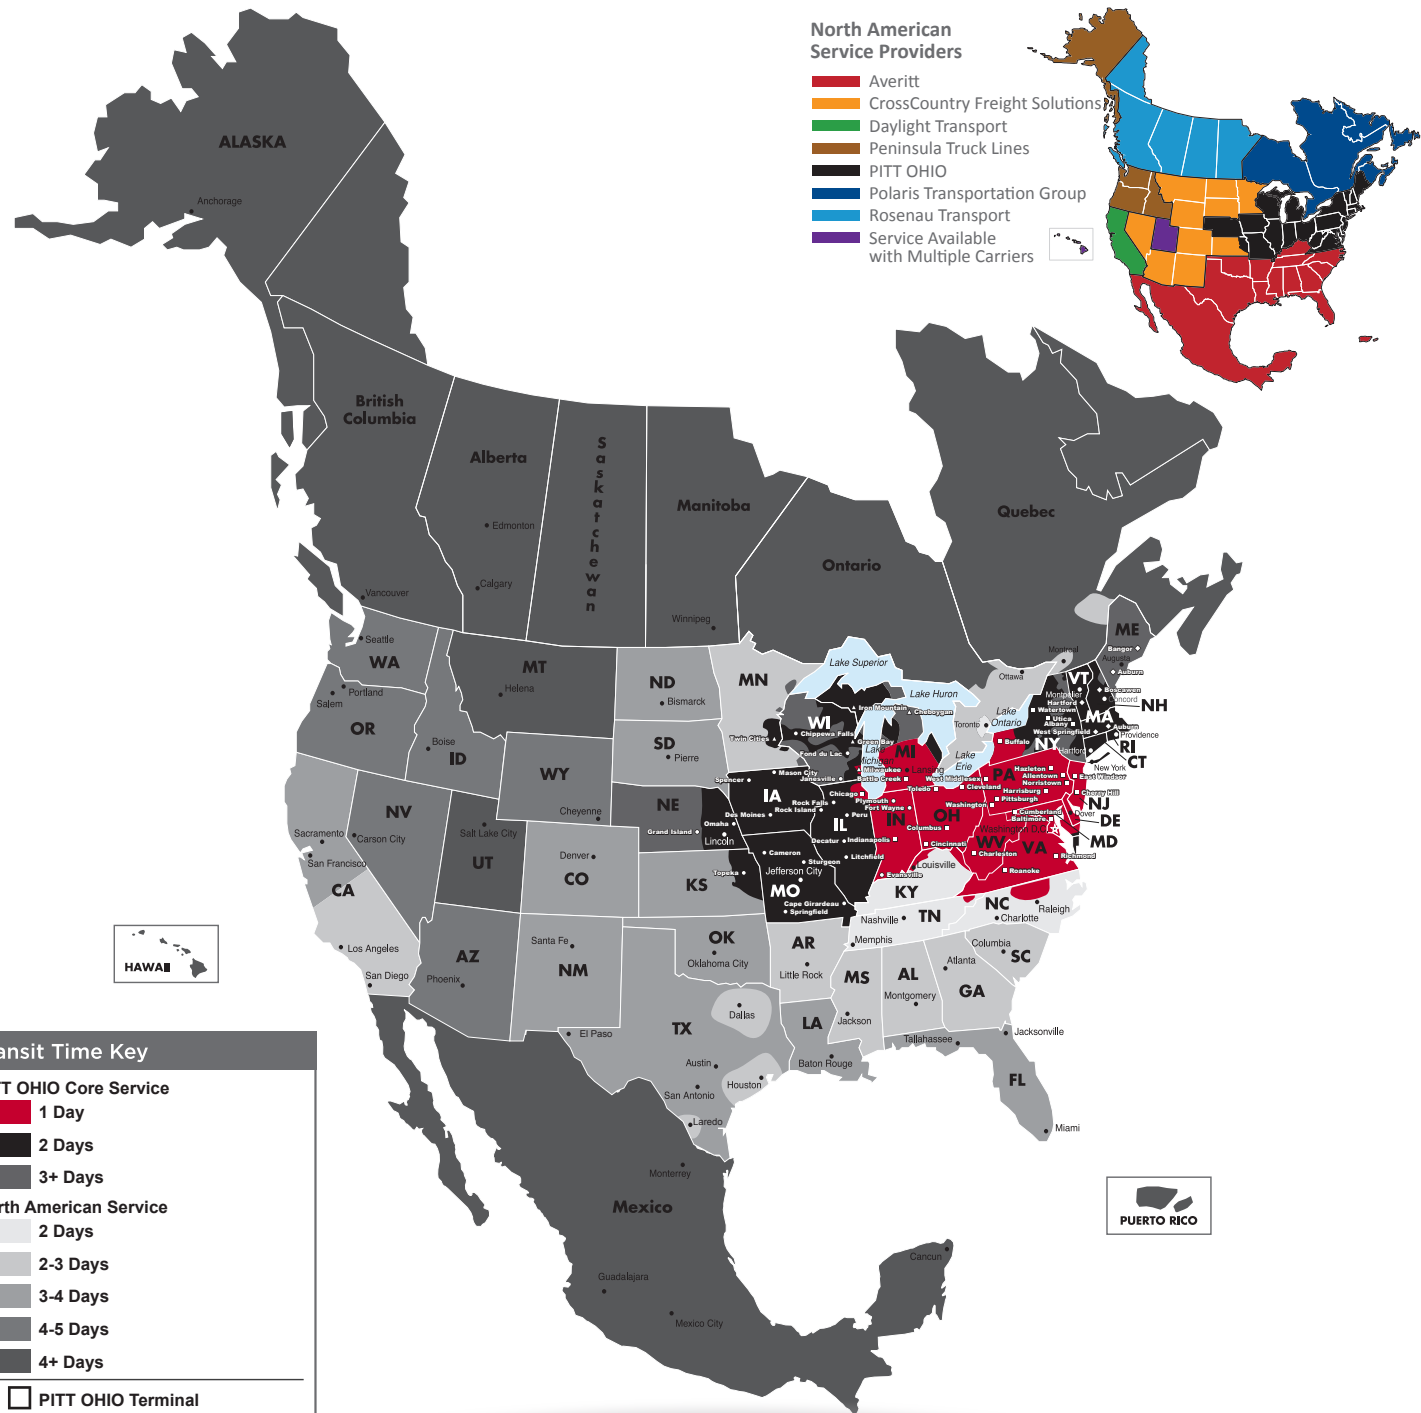

NORTH AMERICAN SERVICE MAP COLUMBUS

SEAMLESS COVERAGE ACROSS ALL OF NORTH AMERICA

- Fast, consistent transit times
- Complete, real-time shipment visibility
- Convenience of working with your local PITT OHIO transportation specialist
- Expedited services available
- Premium express long-haul service to California ***NEW**

Reverse Logistics

Truckload

Warehouse & Distribution

North American Service Providers

- Averitt
- CrossCountry Freight Solutions
- Daylight Transport
- Peninsula Truck Lines
- PITT OHIO
- Polaris Transportation Group
- Rosenau Transport
- Service Available with Multiple Carriers

Transit Time Key	
PITT OHIO Core Service	
	1 Day
	2 Days
	3+ Days
North American Service	
	2 Days
	2-3 Days
	3-4 Days
	4-5 Days
	4+ Days
	PITT OHIO Terminal
	Dohrn Transfer Terminal
	Ross Express Terminal
	US Special Delivery Terminal

Note: This map is a representation of transit days to major metro areas in these states.

For up-to-date, zip-to-zip transit times and a full list of terminal locations, please visit our website at www.pittohio.com.