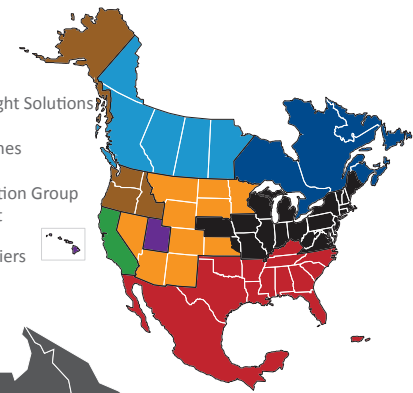

NORTH AMERICAN SERVICE MAP COLUMBUS

SEAMLESS COVERAGE ACROSS ALL OF NORTH AMERICA

- Fast, consistent transit times
- Complete, real-time shipment visibility
- Convenience of working with your local PITT OHIO transportation specialist
- Expedited services available
- Premium express long-haul service to California ***NEW**

Reverse Logistics

Truckload

Warehouse & Distribution

North American Service Providers

- Averitt
- CrossCountry Freight Solutions
- Daylight Transport
- Peninsula Truck Lines
- PITT OHIO
- Polaris Transportation Group
- Rosenau Transport
- Service Available with Multiple Carriers

Transit Time Key	
PITT OHIO Core Service	
	1 Day
	2 Days
	3+ Days
North American Service	
	2 Days
	2-3 Days
	3-4 Days
	4-5 Days
	4+ Days
	PITT OHIO Terminal
	Dohrn Transfer Terminal
	Ross Express Terminal
	US Special Delivery Terminal

Note: This map is a representation of transit days to major metro areas in these states.

For up-to-date, zip-to-zip transit times and a full list of terminal locations, please visit our website at www.pittohio.com.