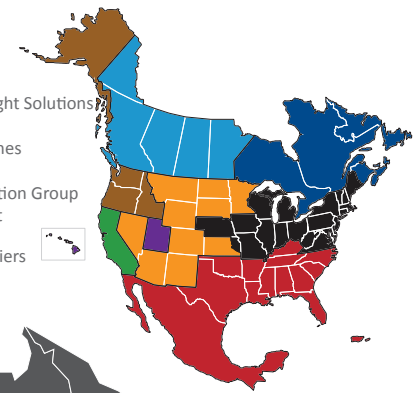

## NORTH AMERICAN SERVICE MAP COLUMBUS

### SEAMLESS COVERAGE ACROSS ALL OF NORTH AMERICA

- Fast, consistent transit times
- Complete, real-time shipment visibility
- Convenience of working with your local PITT OHIO transportation specialist
- Expedited services available
- Premium express long-haul service to California **\*NEW**

Reverse Logistics

Truckload

Warehouse & Distribution

### North American Service Providers

- Averitt
- CrossCountry Freight Solutions
- Daylight Transport
- Peninsula Truck Lines
- PITT OHIO
- Polaris Transportation Group
- Rosenau Transport
- Service Available with Multiple Carriers