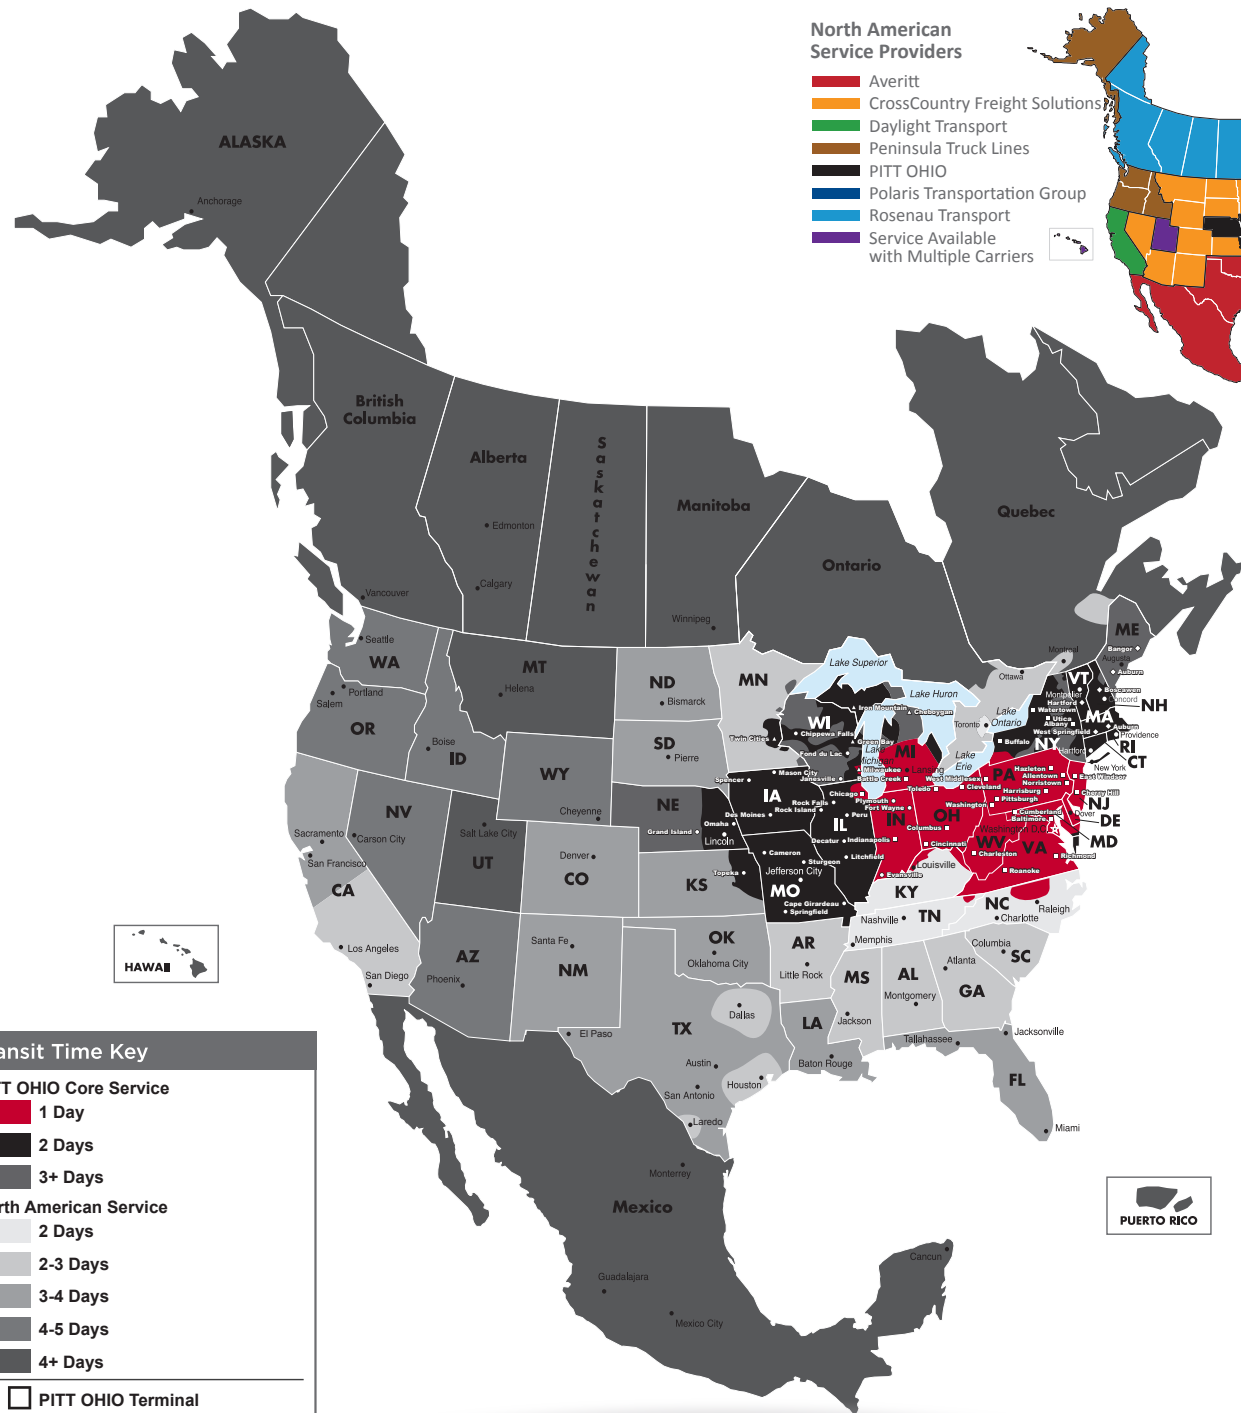

## NORTH AMERICAN SERVICE MAP COLUMBUS

Reverse Logistics

Truckload

Warehouse & Distribution

### North American Service Providers

- Averitt
- CrossCountry Freight Solutions
- Daylight Transport
- Peninsula Truck Lines
- PITT OHIO
- Polaris Transportation Group
- Rosenau Transport
- Service Available with Multiple Carriers

Transit Time Key	
<b>PITT OHIO Core Service</b>	
<span style="color: red;">■</span>	1 Day
<span style="color: black;">■</span>	2 Days
<span style="color: gray;">■</span>	3+ Days
<b>North American Service</b>	
<span style="color: lightgray;">■</span>	2 Days
<span style="color: gray;">■</span>	2-3 Days
<span style="color: darkgray;">■</span>	3-4 Days
<span style="color: black;">■</span>	4-5 Days
<span style="color: black;">■</span>	4+ Days
<span style="border: 1px solid black; display: inline-block; width: 10px; height: 10px;"></span>	PITT OHIO Terminal
<span style="border: 1px solid black; border-radius: 50%; display: inline-block; width: 10px; height: 10px;"></span>	Dohrn Transfer Terminal
<span style="border: 1px solid black; width: 10px; height: 10px; transform: rotate(45deg);"></span>	Ross Express Terminal
<span style="border: 1px solid black; width: 10px; height: 10px; transform: rotate(90deg);"></span>	US Special Delivery Terminal