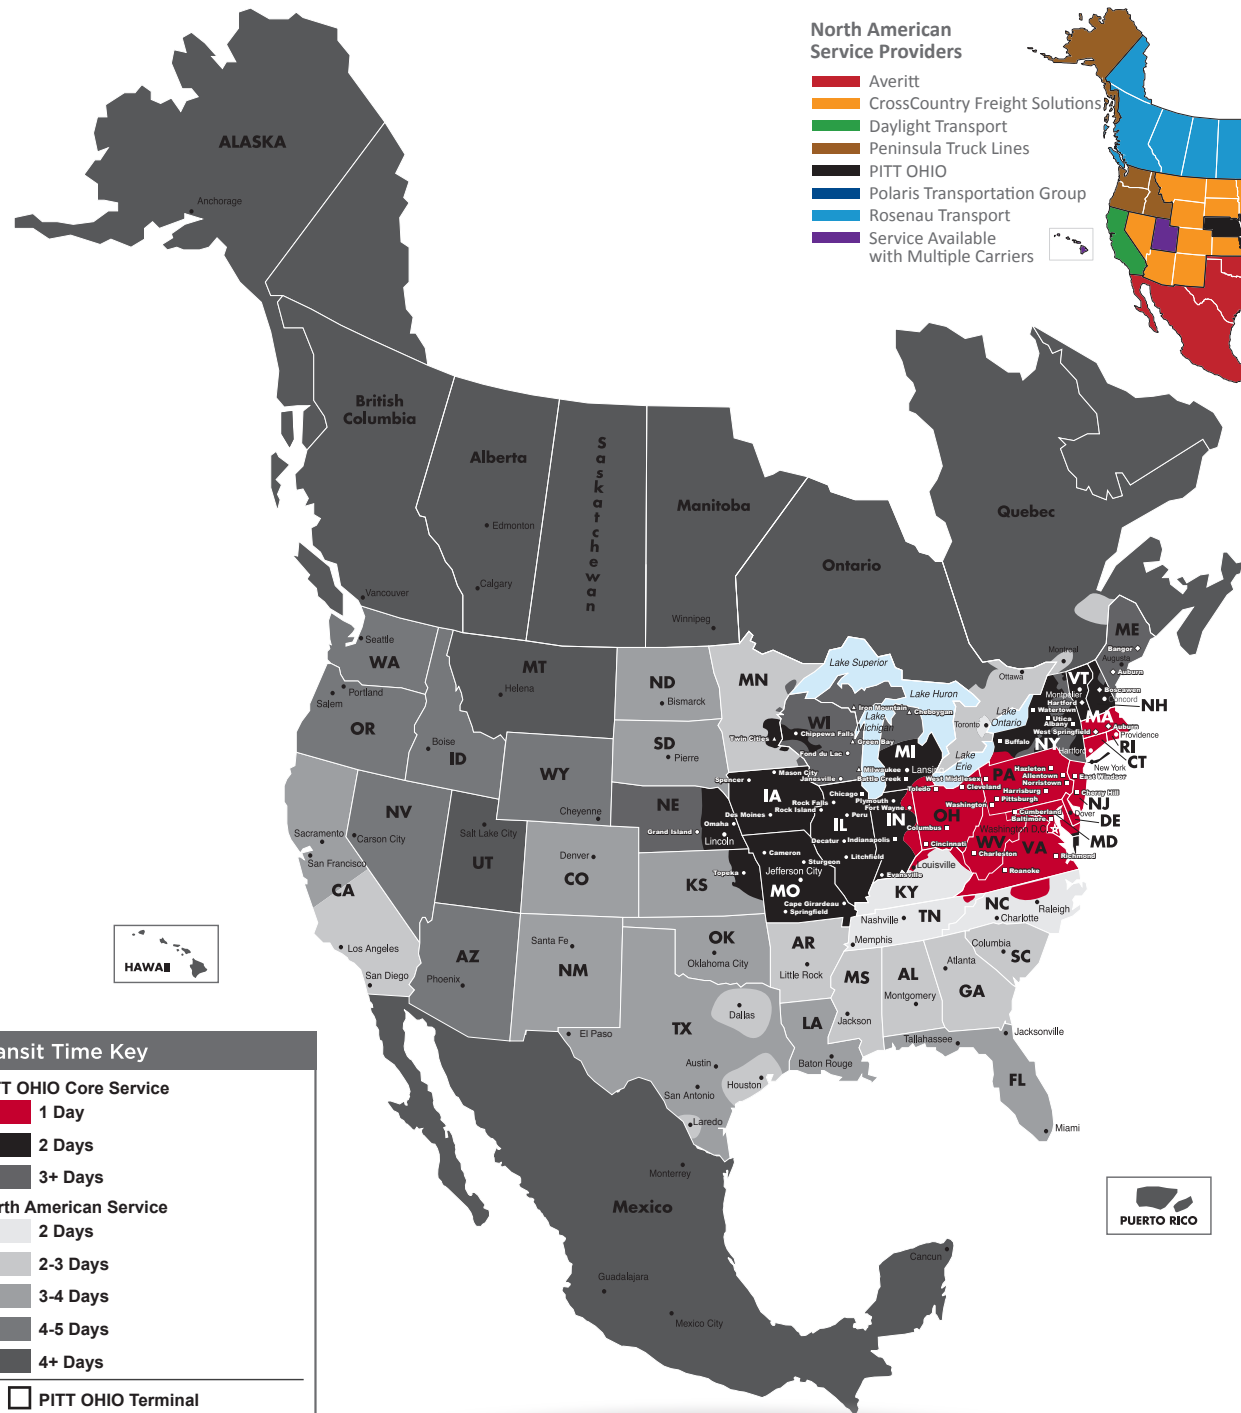

### SEAMLESS COVERAGE ACROSS ALL OF NORTH AMERICA

- Fast, consistent transit times
- Complete, real-time shipment visibility
- Convenience of working with your local PITT OHIO transportation specialist
- Expedited services available
- Premium express long-haul service to California **\*NEW**

Reverse Logistics

Truckload

Warehouse & Distribution

### North American Service Providers

- Averitt
- CrossCountry Freight Solutions
- Daylight Transport
- Peninsula Truck Lines
- PITT OHIO
- Polaris Transportation Group
- Rosenau Transport
- Service Available with Multiple Carriers

Transit Time Key	
<b>PITT OHIO Core Service</b>	
<span style="color: red;">■</span>	1 Day
<span style="color: black;">■</span>	2 Days
<span style="color: grey;">■</span>	3+ Days
<b>North American Service</b>	
<span style="color: lightgrey;">■</span>	2 Days
<span style="color: mediumgrey;">■</span>	2-3 Days
<span style="color: darkgrey;">■</span>	3-4 Days
<span style="color: verydarkgrey;">■</span>	4-5 Days
<span style="color: black;">■</span>	4+ Days
<span style="border: 1px solid black; display: inline-block; width: 10px; height: 10px;"></span>	PITT OHIO Terminal
<span style="border: 1px solid black; border-radius: 50%; display: inline-block; width: 10px; height: 10px;"></span>	Dohrn Transfer Terminal
<span style="border: 1px solid black; transform: rotate(45deg); display: inline-block; width: 10px; height: 10px;"></span>	Ross Express Terminal
<span style="border: 1px solid black; transform: rotate(45deg); display: inline-block; width: 10px; height: 10px;"></span>	US Special Delivery Terminal