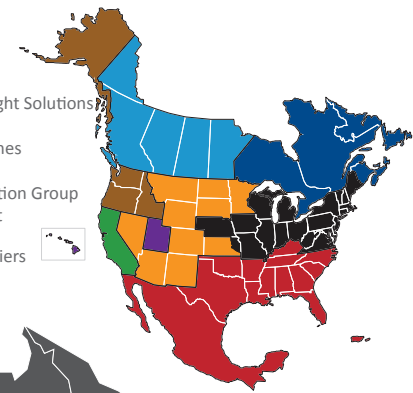

### SEAMLESS COVERAGE ACROSS ALL OF NORTH AMERICA

- Fast, consistent transit times
- Complete, real-time shipment visibility
- Convenience of working with your local PITT OHIO transportation specialist
- Expedited services available
- Premium express long-haul service to California **\*NEW**

Reverse Logistics

Truckload

Warehouse & Distribution

### North American Service Providers

- Averitt
- CrossCountry Freight Solutions
- Daylight Transport
- Peninsula Truck Lines
- PITT OHIO
- Polaris Transportation Group
- Rosenau Transport
- Service Available with Multiple Carriers