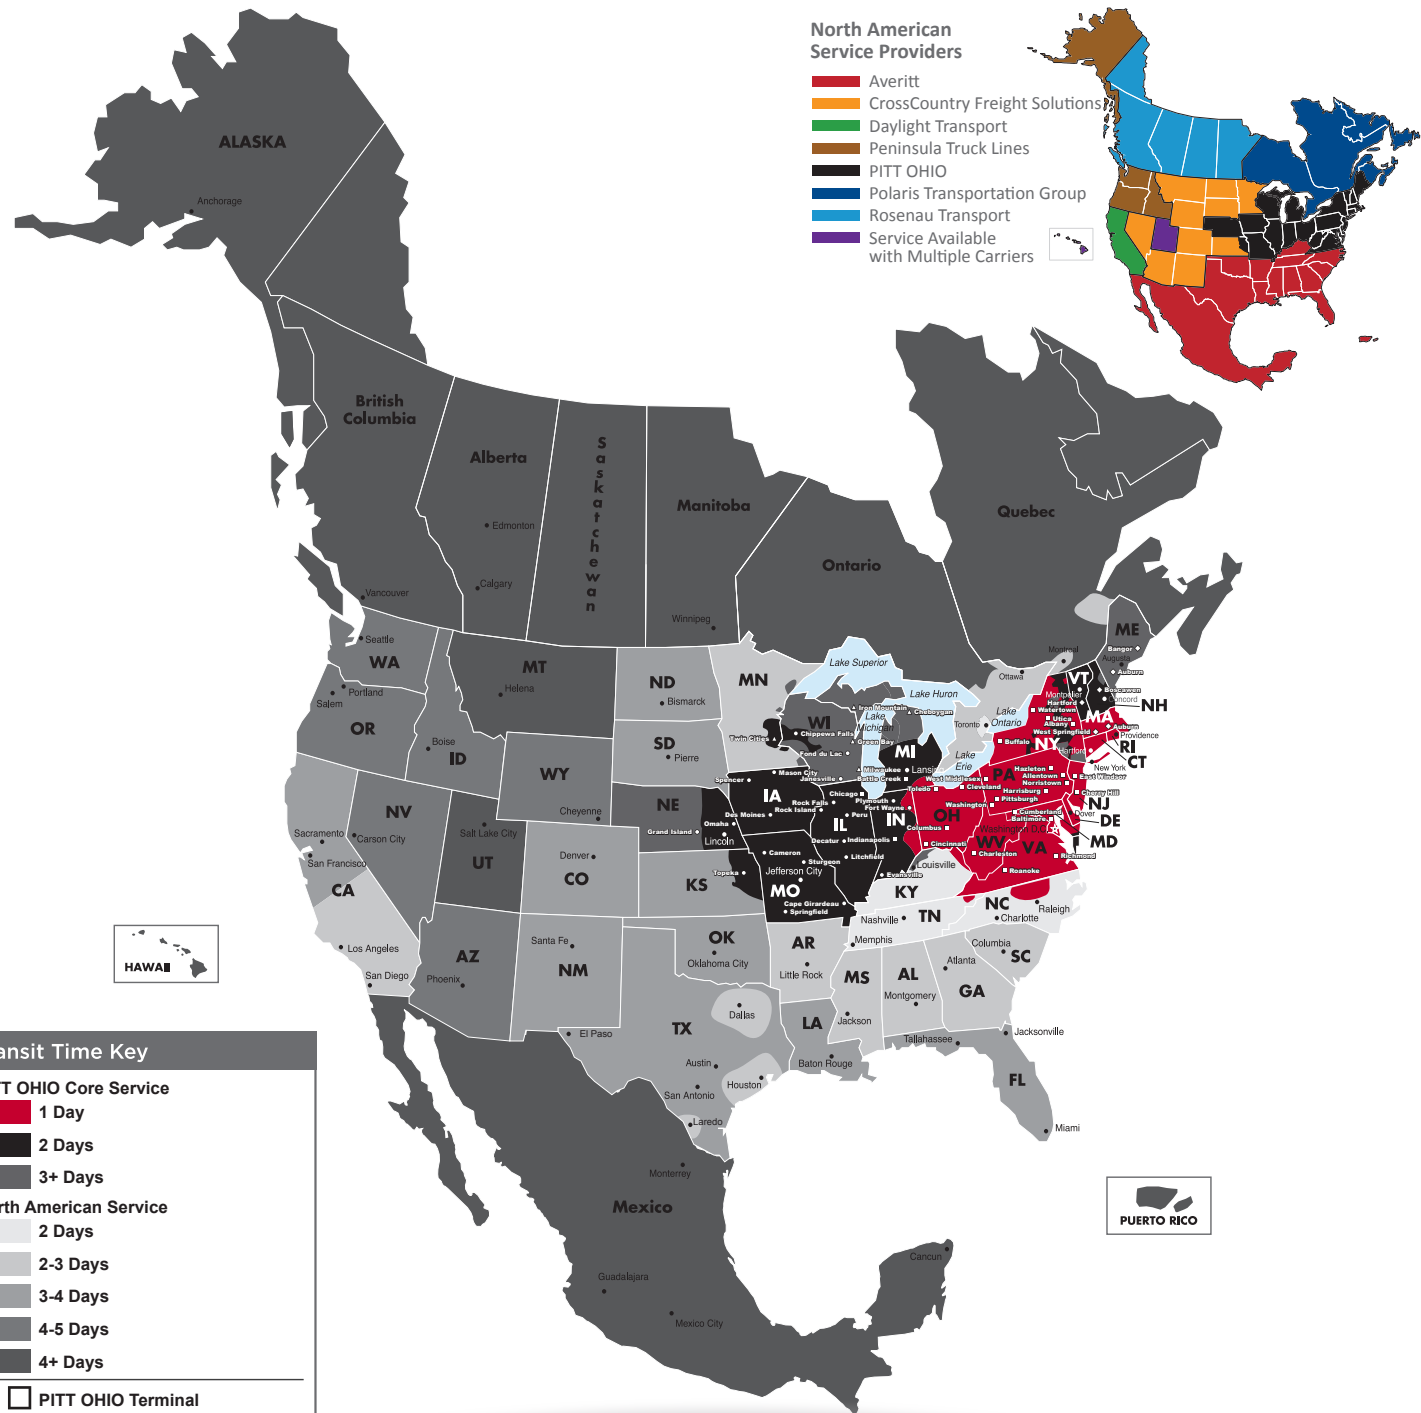

NORTH AMERICAN SERVICE MAP EAST WINDSOR

SEAMLESS COVERAGE ACROSS ALL OF NORTH AMERICA

- Fast, consistent transit times
- Complete, real-time shipment visibility
- Convenience of working with your local PITT OHIO transportation specialist
- Expedited services available
- Premium express long-haul service to California ***NEW**

Reverse Logistics

Truckload

Warehouse & Distribution

North American Service Providers

- Averitt
- CrossCountry Freight Solutions
- Daylight Transport
- Peninsula Truck Lines
- PITT OHIO
- Polaris Transportation Group
- Rosenau Transport
- Service Available with Multiple Carriers

Transit Time Key	
PITT OHIO Core Service	
■	1 Day
■	2 Days
■	3+ Days
North American Service	
■	2 Days
■	2-3 Days
■	3-4 Days
■	4-5 Days
■	4+ Days
	PITT OHIO Terminal
	Dohrn Transfer Terminal
	Ross Express Terminal
	US Special Delivery Terminal

Note: This map is a representation of transit days to major metro areas in these states.

For up-to-date, zip-to-zip transit times and a full list of terminal locations, please visit our website at www.pittohio.com.