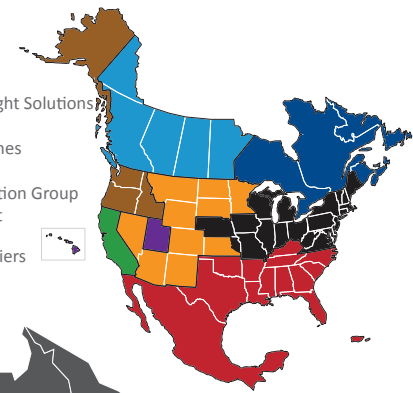

NORTH AMERICAN SERVICE MAP EAST WINDSOR

SEAMLESS COVERAGE ACROSS ALL OF NORTH AMERICA

- Fast, consistent transit times
- Complete, real-time shipment visibility
- Convenience of working with your local PITT OHIO transportation specialist
- Expedited services available
- Premium express long-haul service to California ***NEW**

Reverse Logistics

Truckload

Warehouse & Distribution

North American Service Providers

- Averitt
- CrossCountry Freight Solutions
- Daylight Transport
- Peninsula Truck Lines
- PITT OHIO
- Polaris Transportation Group
- Rosenau Transport
- Service Available with Multiple Carriers

Transit Time Key	
PITT OHIO Core Service	
■	1 Day
■	2 Days
■	3+ Days
North American Service	
■	2 Days
■	2-3 Days
■	3-4 Days
■	4-5 Days
■	4+ Days
	PITT OHIO Terminal
	Dohrn Transfer Terminal
	Ross Express Terminal
	US Special Delivery Terminal

Note: This map is a representation of transit days to major metro areas in these states.

For up-to-date, zip-to-zip transit times and a full list of terminal locations, please visit our website at www.pittohio.com.