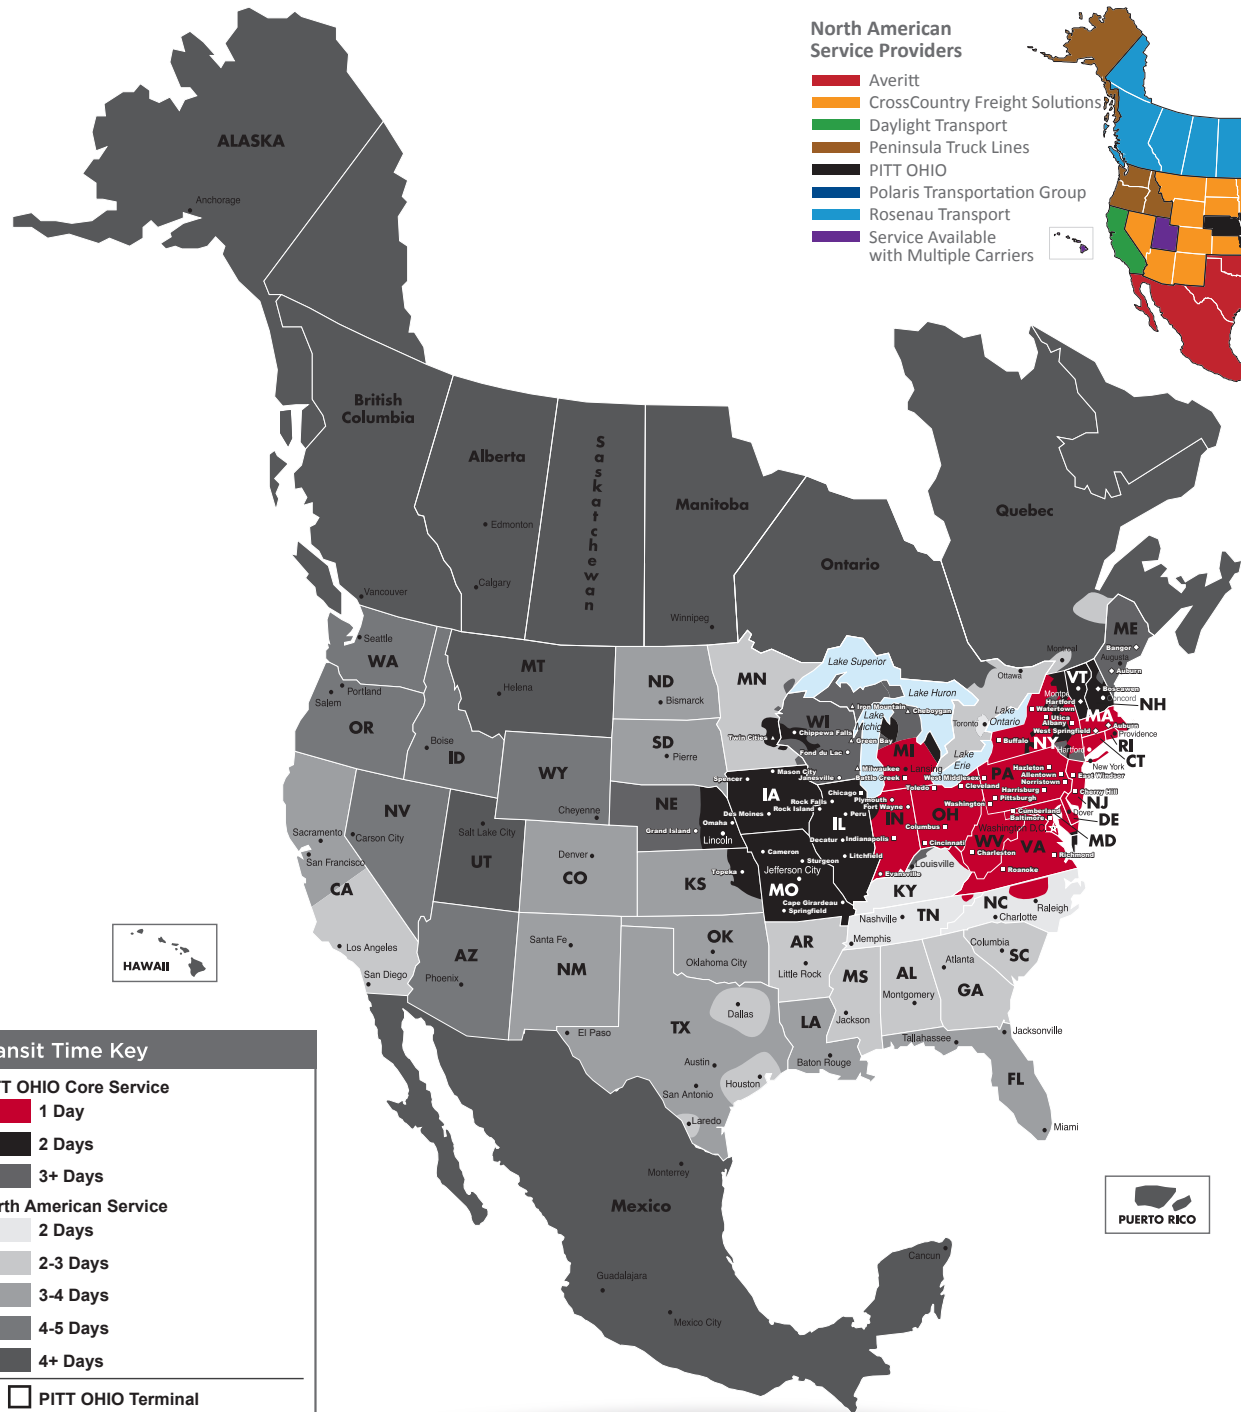

NORTH AMERICAN SERVICE MAP HARRISBURG

SEAMLESS COVERAGE ACROSS ALL OF NORTH AMERICA

- Fast, consistent transit times
- Complete, real-time shipment visibility
- Convenience of working with your local PITT OHIO transportation specialist
- Expedited services available
- Premium express long-haul service to California ***NEW**

Reverse Logistics

Truckload

Warehouse & Distribution

North American Service Providers

- Averitt
- CrossCountry Freight Solutions
- Daylight Transport
- Peninsula Truck Lines
- PITT OHIO
- Polaris Transportation Group
- Rosenau Transport
- Service Available with Multiple Carriers

Transit Time Key	
PITT OHIO Core Service	
	1 Day
	2 Days
	3+ Days
North American Service	
	2 Days
	2-3 Days
	3-4 Days
	4-5 Days
	4+ Days
	PITT OHIO Terminal
	Dohrn Transfer Terminal
	Ross Express Terminal
	US Special Delivery Terminal

Note: This map is a representation of transit days to major metro areas in these states.

For up-to-date, zip-to-zip transit times and a full list of terminal locations, please visit our website at www.pittohio.com.