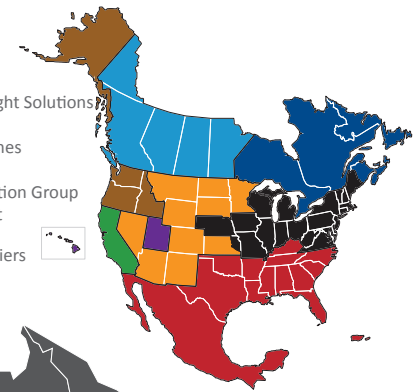

NORTH AMERICAN SERVICE MAP HARRISBURG

SEAMLESS COVERAGE ACROSS ALL OF NORTH AMERICA

- Fast, consistent transit times
- Complete, real-time shipment visibility
- Convenience of working with your local PITT OHIO transportation specialist
- Expedited services available
- Premium express long-haul service to California ***NEW**

Reverse Logistics

Truckload

Warehouse & Distribution

North American Service Providers

- Averitt
- CrossCountry Freight Solutions
- Daylight Transport
- Peninsula Truck Lines
- PITT OHIO
- Polaris Transportation Group
- Rosenau Transport
- Service Available with Multiple Carriers

Transit Time Key	
PITT OHIO Core Service	
	1 Day
	2 Days
	3+ Days
North American Service	
	2 Days
	2-3 Days
	3-4 Days
	4-5 Days
	4+ Days
	PITT OHIO Terminal
	Dohrn Transfer Terminal
	Ross Express Terminal
	US Special Delivery Terminal

Note: This map is a representation of transit days to major metro areas in these states.

For up-to-date, zip-to-zip transit times and a full list of terminal locations, please visit our website at www.pittohio.com.