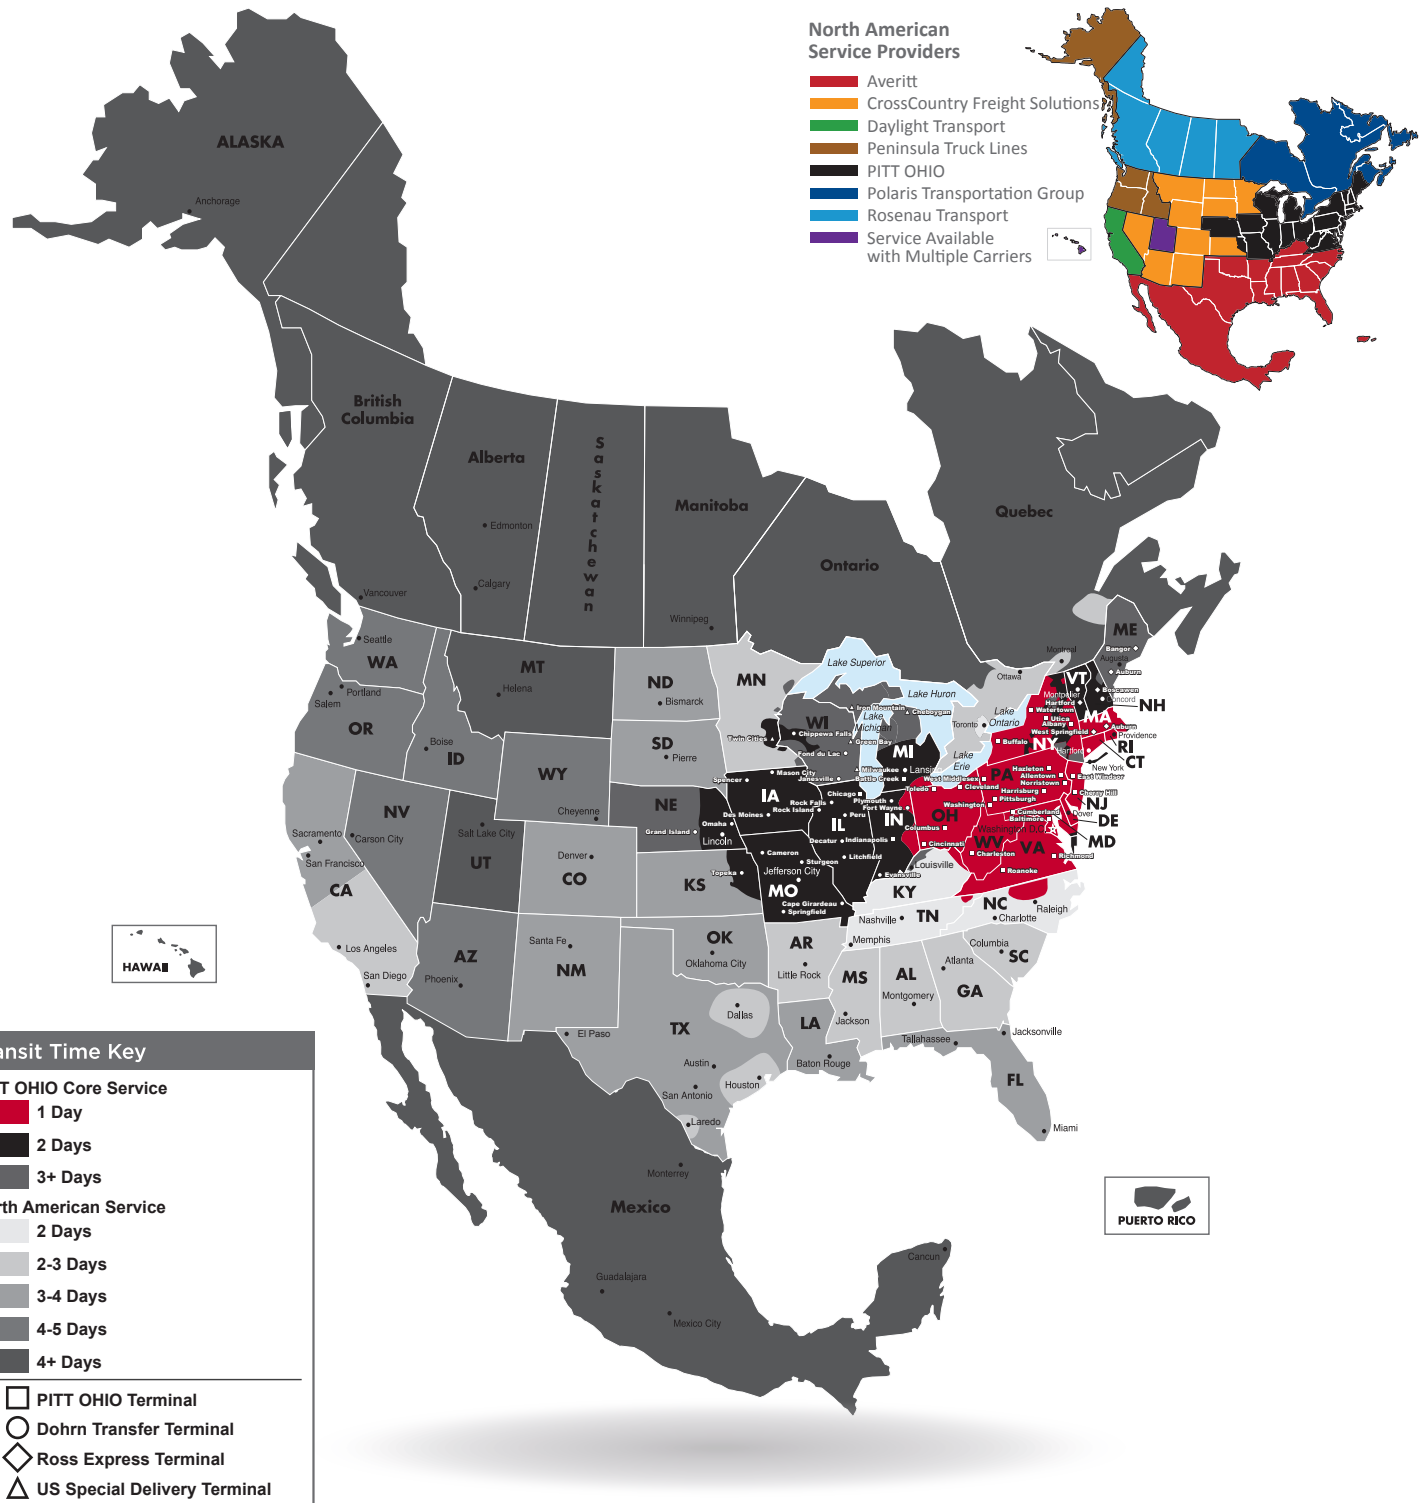

NORTH AMERICAN SERVICE MAP HAZLETON

SEAMLESS COVERAGE ACROSS ALL OF NORTH AMERICA

- Fast, consistent transit times
- Complete, real-time shipment visibility
- Convenience of working with your local PITT OHIO transportation specialist
- Expedited services available
- Premium express long-haul service to California ***NEW**

Contract Packaging

Cross Border LTL

Dedicated Fleet Management

Drayage & Transloading

Expedite

Freeze Protection

LTL Service

Pool Distribution

Reverse Logistics

Truckload

Warehouse & Distribution

Note: This map is a representation of transit days to major metro areas in these states.

For up-to-date, zip-to-zip transit times and a full list of terminal locations, please visit our website at www.pittohio.com.