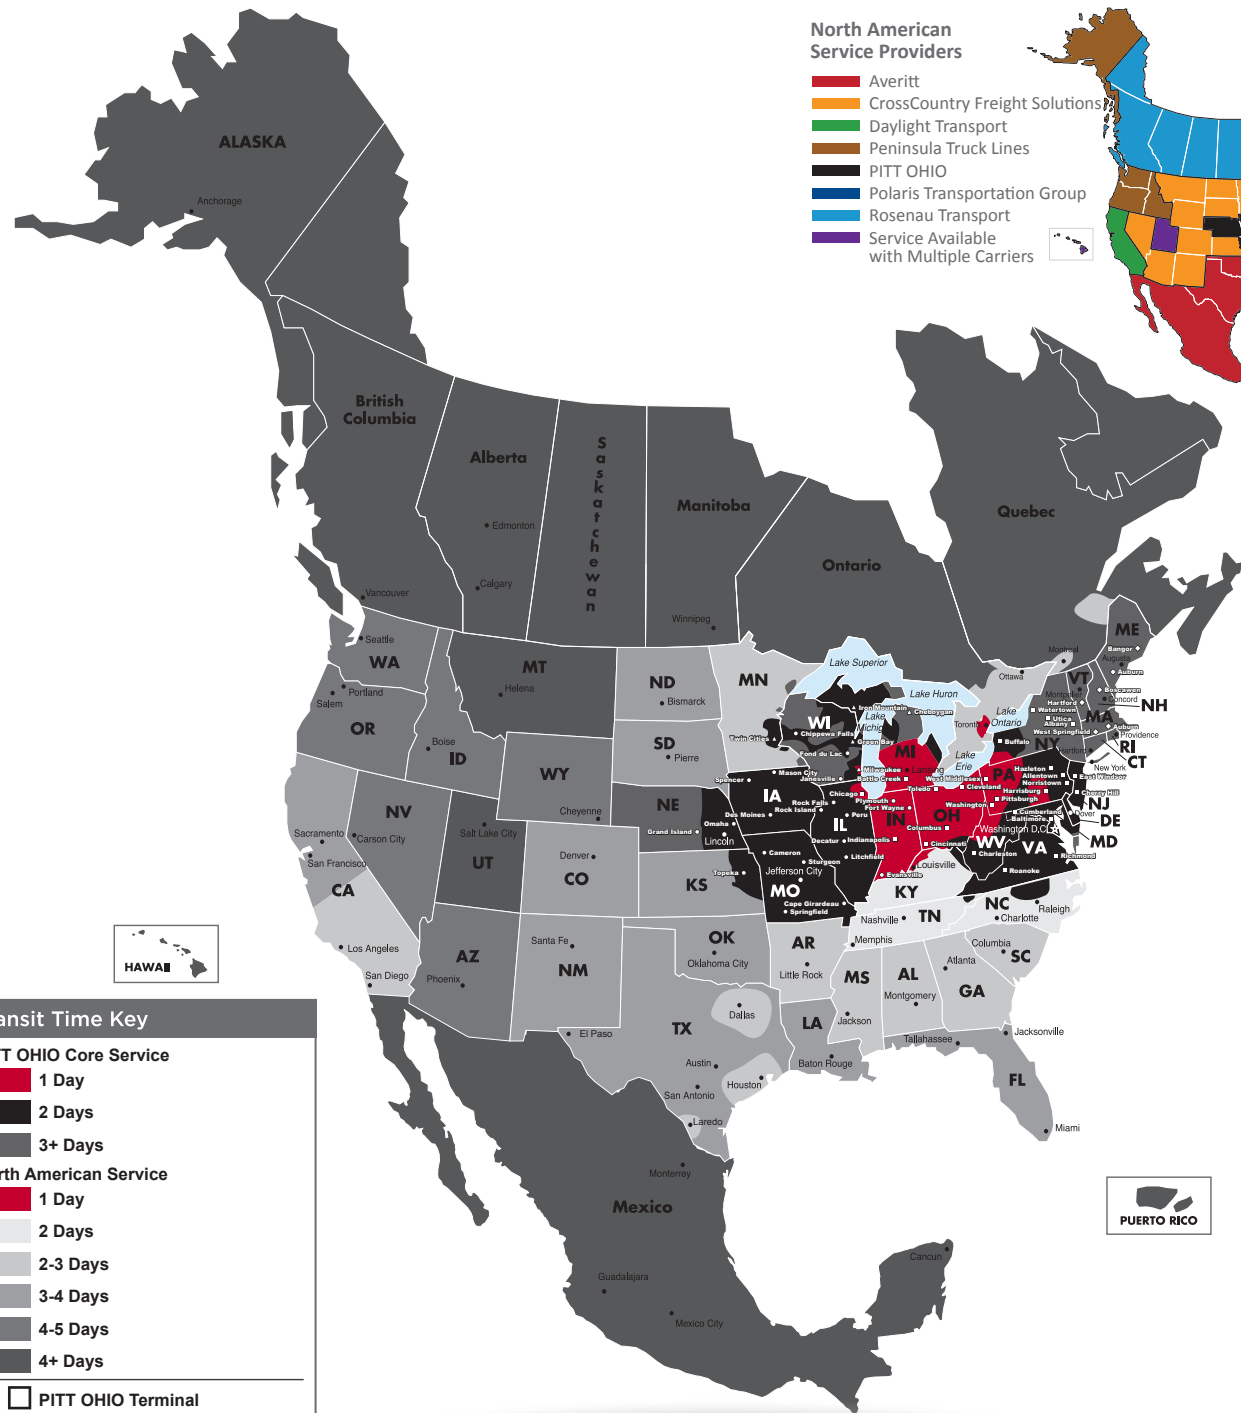

## SEAMLESS COVERAGE ACROSS ALL OF NORTH AMERICA

- Fast, consistent transit times
- Complete, real-time shipment visibility
- Convenience of working with your local PITT OHIO transportation specialist
- Expedited services available
- Premium express long-haul service to California **\*NEW**

Reverse Logistics

Truckload

Warehouse & Distribution

### North American Service Providers

- Averitt
- CrossCountry Freight Solutions
- Daylight Transport
- Peninsula Truck Lines
- PITT OHIO
- Polaris Transportation Group
- Rosenau Transport
- Service Available with Multiple Carriers

Transit Time Key	
<b>PITT OHIO Core Service</b>	
<span style="color: red;">■</span>	1 Day
<span style="color: black;">■</span>	2 Days
<span style="color: darkgrey;">■</span>	3+ Days
<b>North American Service</b>	
<span style="color: red;">■</span>	1 Day
<span style="color: lightgrey;">■</span>	2 Days
<span style="color: grey;">■</span>	2-3 Days
<span style="color: darkgrey;">■</span>	3-4 Days
<span style="color: black;">■</span>	4-5 Days
<span style="color: darkgrey;">■</span>	4+ Days
<span style="border: 1px solid black; display: inline-block; width: 10px; height: 10px;"></span>	PITT OHIO Terminal
<span style="border: 1px solid black; border-radius: 50%; display: inline-block; width: 10px; height: 10px;"></span>	Dohrn Transfer Terminal
<span style="border: 1px solid black; width: 10px; height: 10px; transform: rotate(45deg);"></span>	Ross Express Terminal
<span style="border: 1px solid black; width: 10px; height: 10px; transform: rotate(45deg);"></span>	US Special Delivery Terminal