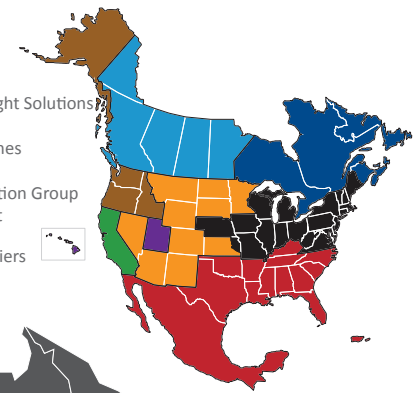

## SEAMLESS COVERAGE ACROSS ALL OF NORTH AMERICA

- Fast, consistent transit times
- Complete, real-time shipment visibility
- Convenience of working with your local PITT OHIO transportation specialist
- Expedited services available
- Premium express long-haul service to California **\*NEW**

Reverse Logistics

Truckload

Warehouse & Distribution

### North American Service Providers

- Averitt
- CrossCountry Freight Solutions
- Daylight Transport
- Peninsula Truck Lines
- PITT OHIO
- Polaris Transportation Group
- Rosenau Transport
- Service Available with Multiple Carriers