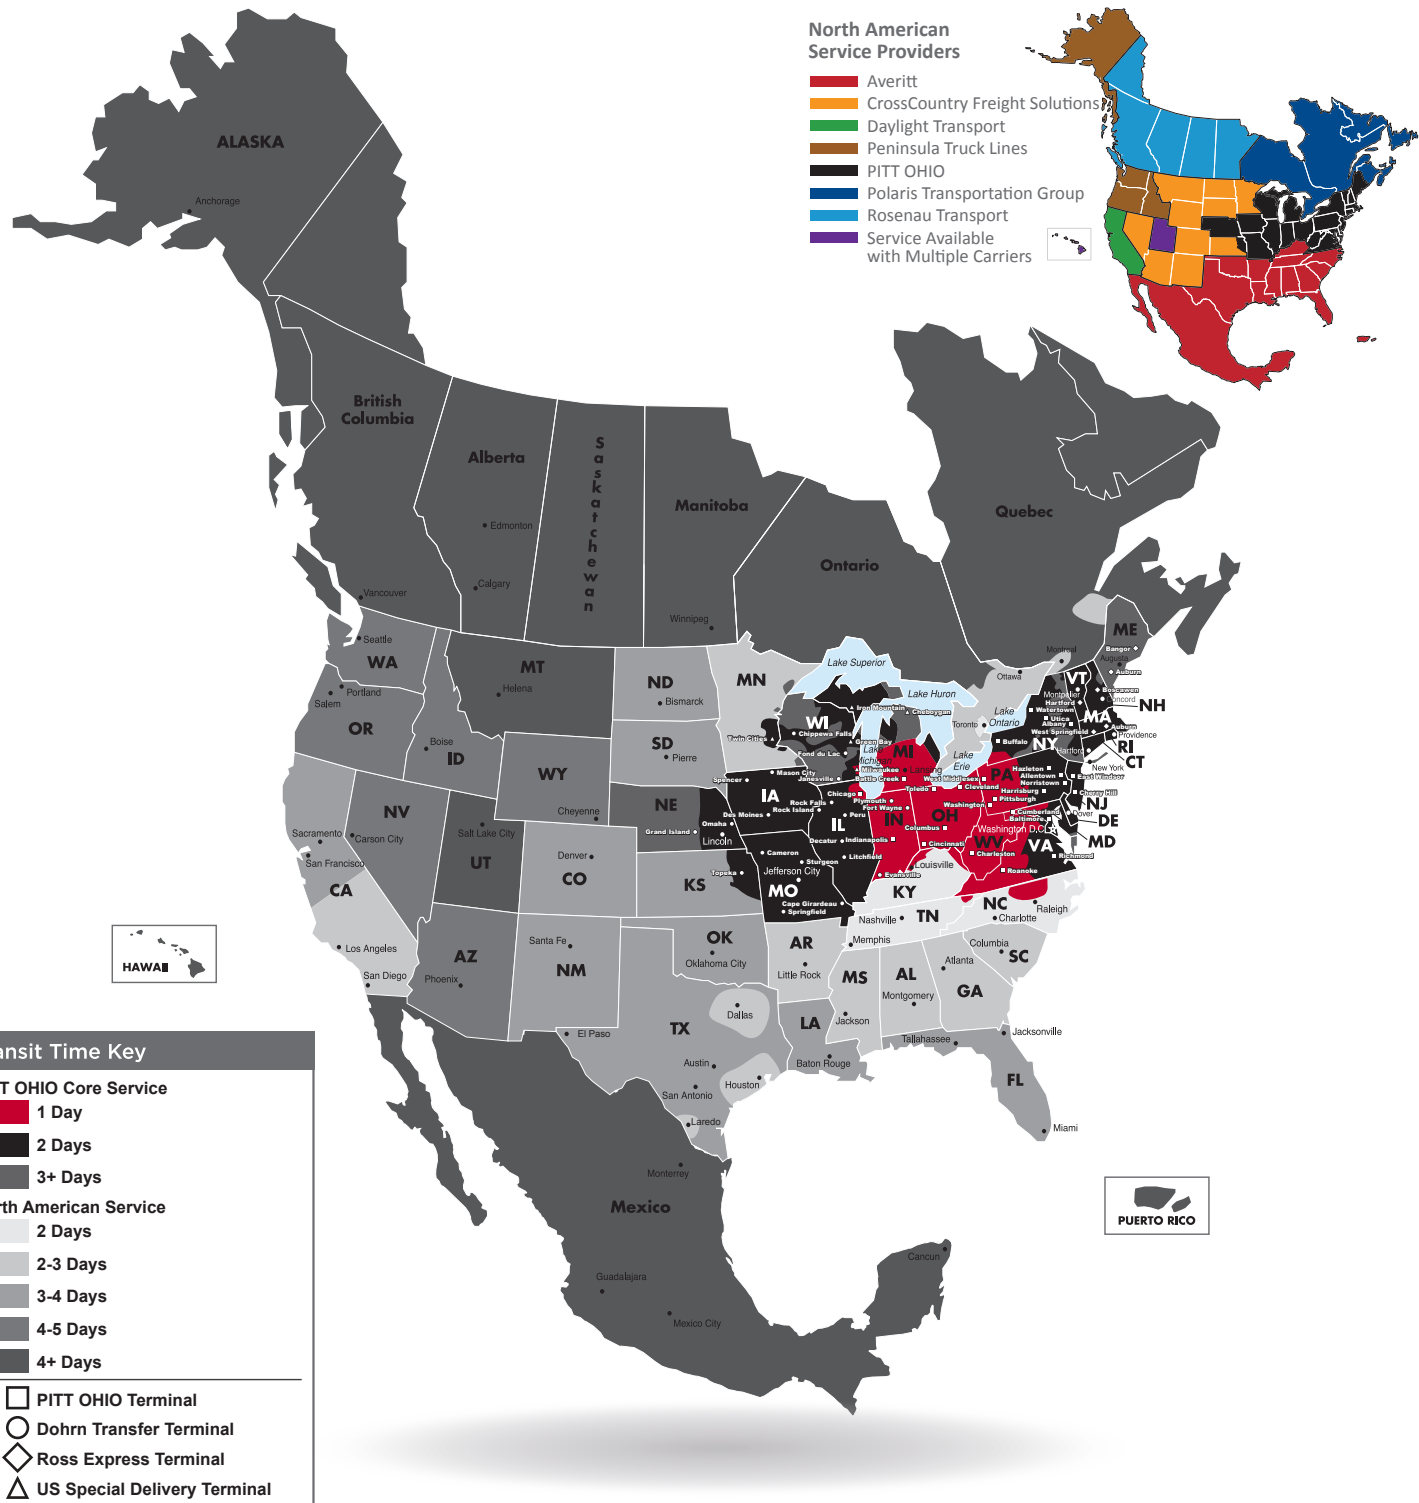

## NORTH AMERICAN SERVICE MAP LOUISVILLE

Serviced by our Cincinnati Terminal

### SEAMLESS COVERAGE ACROSS ALL OF NORTH AMERICA

- Fast, consistent transit times
- Complete, real-time shipment visibility
- Convenience of working with your local PITT OHIO transportation specialist
- Expedited services available
- Premium express long-haul service to California **\*NEW**

Contract Packaging

Cross Border LTL

Dedicated Fleet Management

Drayage & Transloading

Expedite

Freeze Protection

LTL Service

Pool Distribution

Reverse Logistics

Truckload

Warehouse & Distribution

Note: This map is a representation of transit days to major metro areas in these states.

For up-to-date, zip-to-zip transit times and a full list of terminal locations, please visit our website at [www.pittohio.com](http://www.pittohio.com).