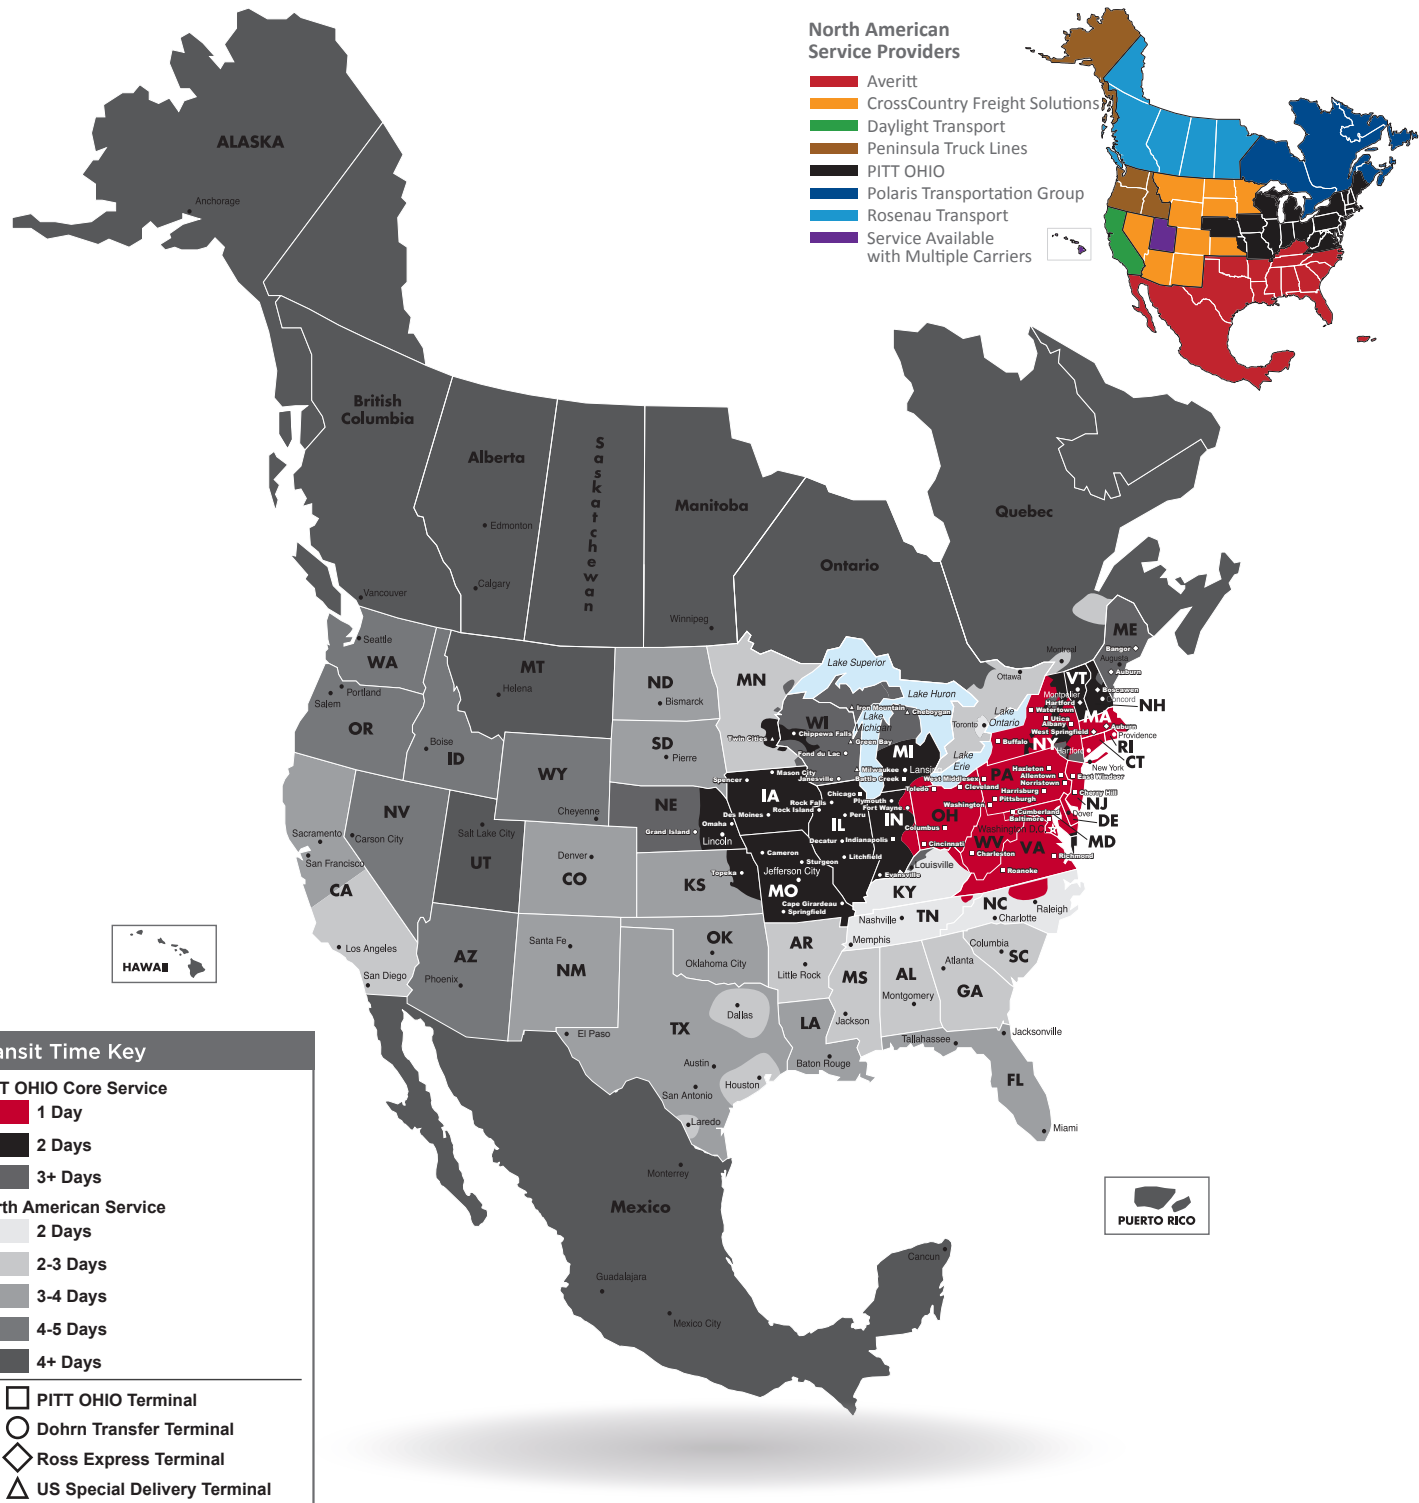

# NORTH AMERICAN SERVICE MAP NORRISTOWN

## SEAMLESS COVERAGE ACROSS ALL OF NORTH AMERICA

- Fast, consistent transit times
- Complete, real-time shipment visibility
- Convenience of working with your local PITT OHIO transportation specialist
- Expedited services available
- Premium express long-haul service to California **\*NEW**

Contract Packaging

Cross Border LTL

Dedicated Fleet Management

Drayage & Transloading

Expedite

Freeze Protection

LTL Service

Pool Distribution

Reverse Logistics

Truckload

Warehouse & Distribution

Note: This map is a representation of transit days to major metro areas in these states.

For up-to-date, zip-to-zip transit times and a full list of terminal locations, please visit our website at [www.pittohio.com](http://www.pittohio.com).