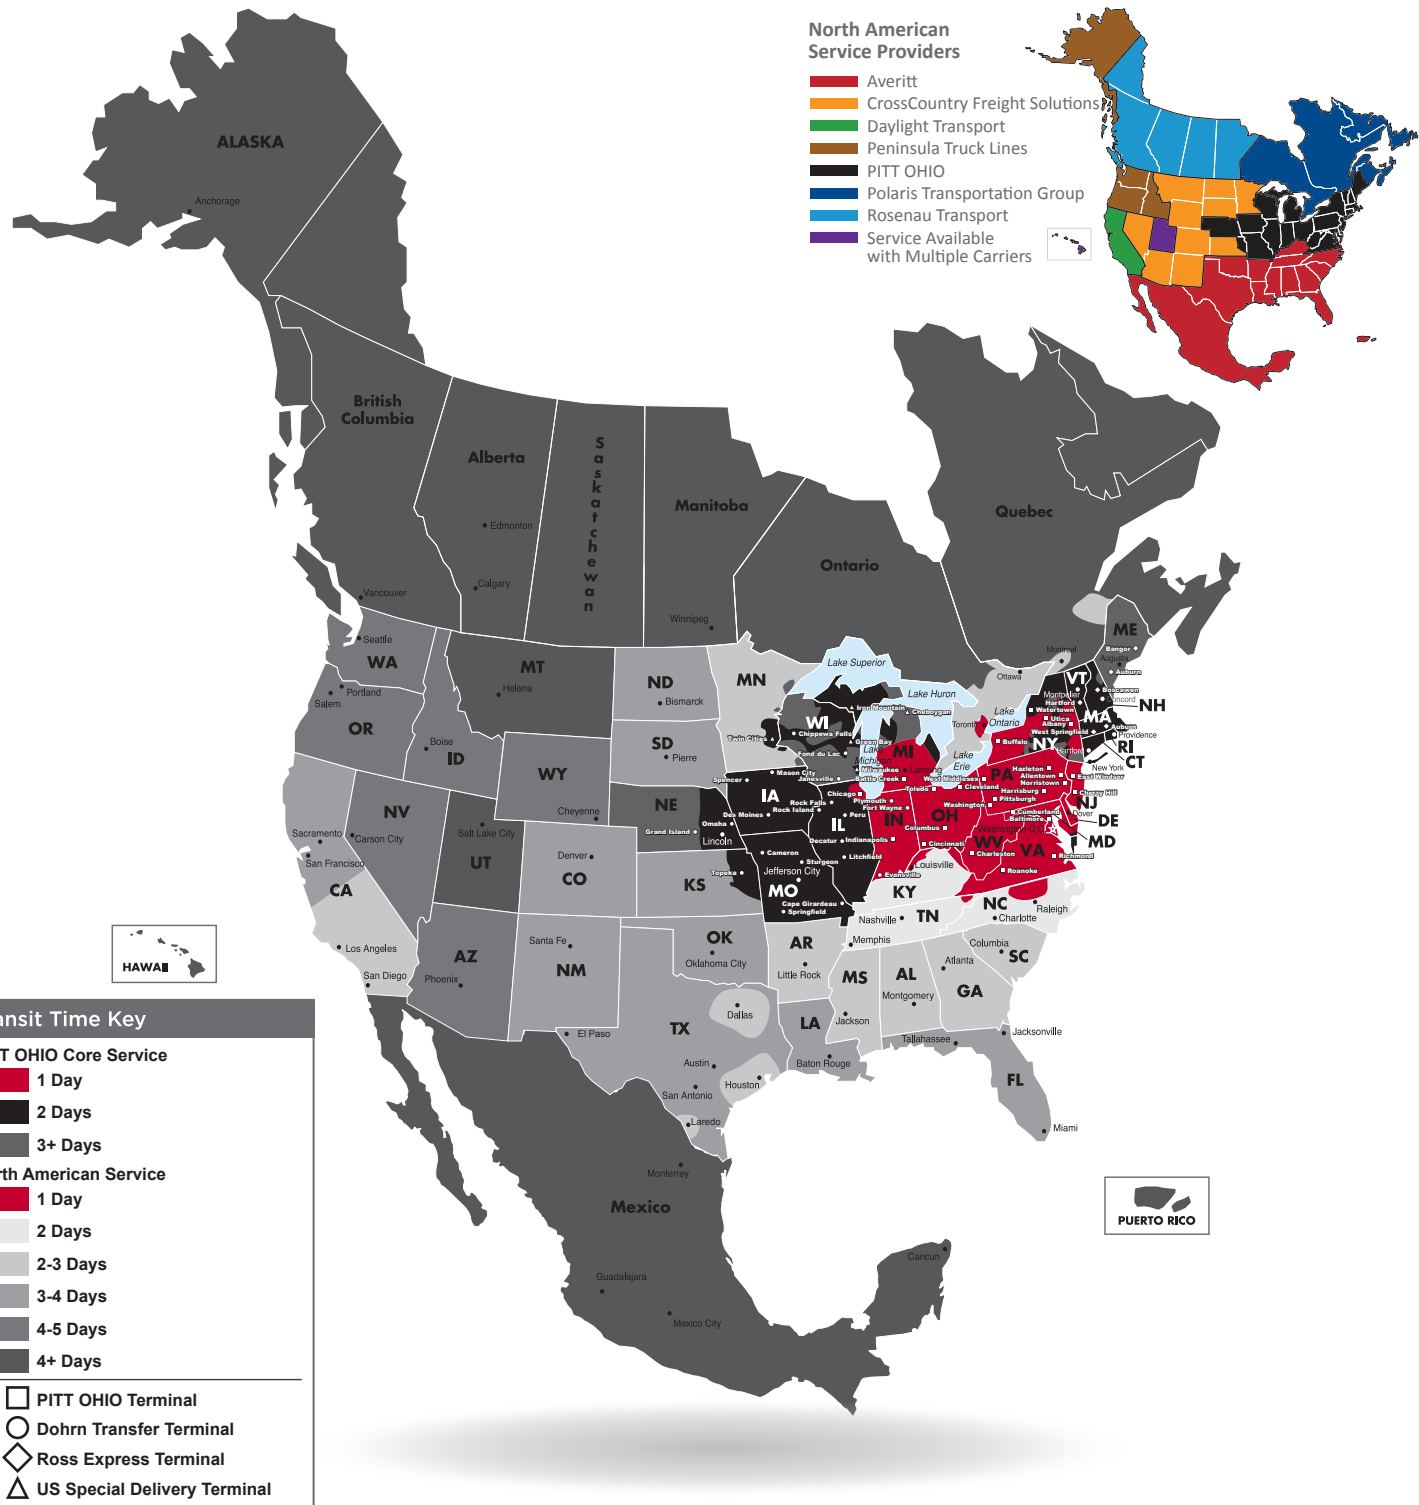

NORTH AMERICAN SERVICE MAP PITTSBURGH

SEAMLESS COVERAGE ACROSS ALL OF NORTH AMERICA

- Fast, consistent transit times
- Complete, real-time shipment visibility
- Convenience of working with your local PITT OHIO transportation specialist
- Expedited services available
- Premium express long-haul service to California ***NEW**

Contract Packaging

Cross Border LTL

Dedicated Fleet Management

Drayage & Transloading

Expedite

Freeze Protection

LTL Service

Pool Distribution

Reverse Logistics

Truckload

Warehouse & Distribution

Transit Time Key	
PITT OHIO Core Service	
	1 Day
	2 Days
	3+ Days
North American Service	
	1 Day
	2 Days
	2-3 Days
	3-4 Days
	4-5 Days
	4+ Days
	PITT OHIO Terminal
	Dohrn Transfer Terminal
	Ross Express Terminal
	US Special Delivery Terminal

Note: This map is a representation of transit days to major metro areas in these states.

For up-to-date, zip-to-zip transit times and a full list of terminal locations, please visit our website at www.pittohio.com.