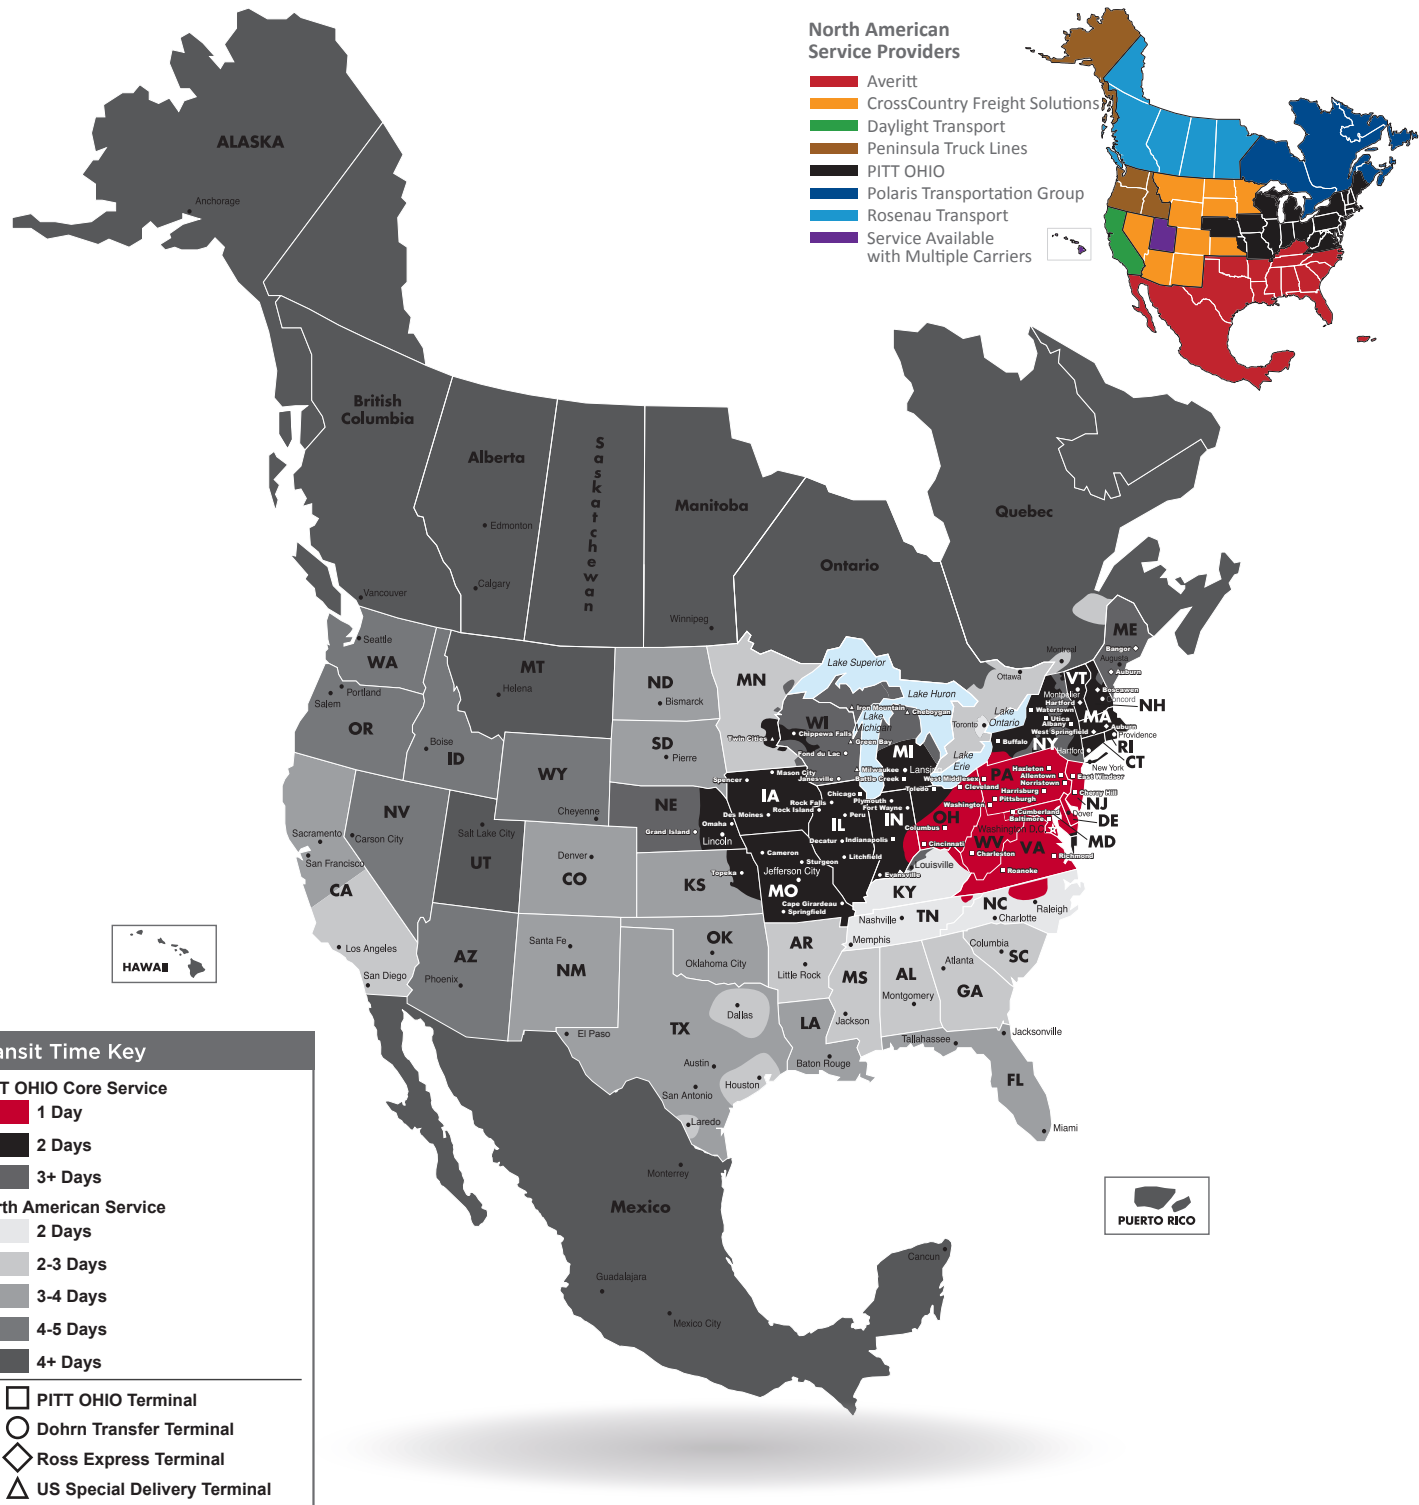

NORTH AMERICAN SERVICE MAP RICHMOND

SEAMLESS COVERAGE ACROSS ALL OF NORTH AMERICA

- Fast, consistent transit times
- Complete, real-time shipment visibility
- Convenience of working with your local PITT OHIO transportation specialist
- Expedited services available
- Premium express long-haul service to California ***NEW**

Contract Packaging

Cross Border LTL

Dedicated Fleet Management

Drayage & Transloading

Expedite

Freeze Protection

LTL Service

Pool Distribution

Reverse Logistics

Truckload

Warehouse & Distribution

Note: This map is a representation of transit days to major metro areas in these states.

For up-to-date, zip-to-zip transit times and a full list of terminal locations, please visit our website at www.pittohio.com.