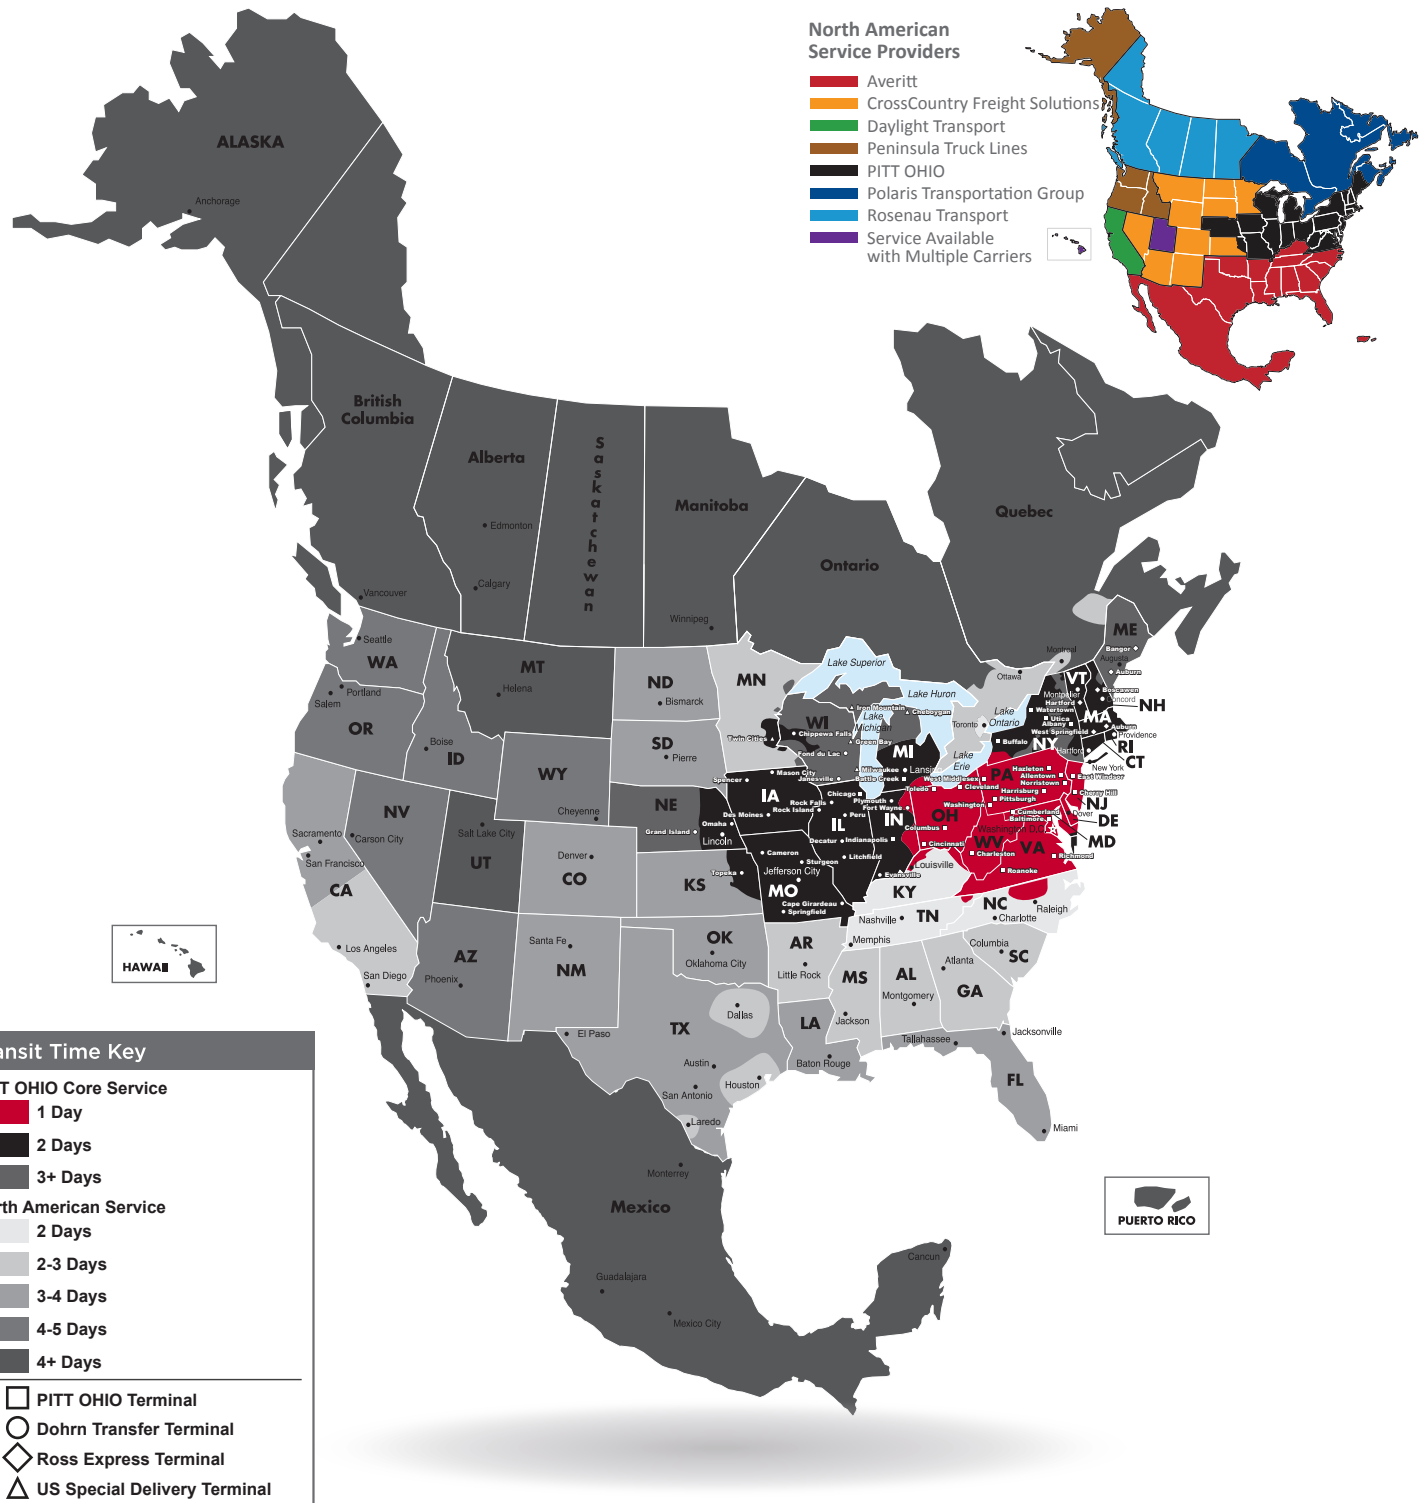

NORTH AMERICAN SERVICE MAP ROANOKE

SEAMLESS COVERAGE ACROSS ALL OF NORTH AMERICA

- Fast, consistent transit times
- Complete, real-time shipment visibility
- Convenience of working with your local PITT OHIO transportation specialist
- Expedited services available
- Premium express long-haul service to California ***NEW**

Contract Packaging

Cross Border LTL

Dedicated Fleet Management

Drayage & Transloading

Expedite

Freeze Protection

LTL Service

Pool Distribution

Reverse Logistics

Truckload

Warehouse & Distribution

Note: This map is a representation of transit days to major metro areas in these states.

For up-to-date, zip-to-zip transit times and a full list of terminal locations, please visit our website at www.pittohio.com.