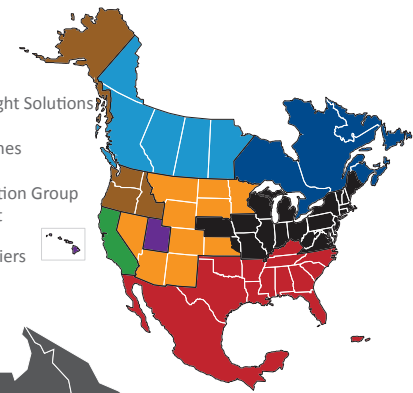

NORTH AMERICAN SERVICE MAP

Corporate Headquarters

SEAMLESS COVERAGE ACROSS ALL OF NORTH AMERICA

- Fast, consistent transit times
- Complete, real-time shipment visibility
- Convenience of working with your local PITT OHIO transportation specialist
- Expedited services available
- Premium express long-haul service to California ***NEW**

Reverse Logistics

Truckload

Warehouse & Distribution

PITT OHIO offers next day service from Albany, Buffalo, Cleveland, Indianapolis*, Pittsburgh, Toledo*, Utica, Washington, and West Middlesex to the Greater Toronto Area!

Transit Time Key	
	PITT OHIO Core Service
	North American Service
	2 Days
	2-3 Days
	3-4 Days
	4-5 Days
	4+ Days
	PITT OHIO Terminal
	Dohrn Transfer Terminal
	Ross Express Terminal
	US Special Delivery Terminal

North American Service Providers

- Averitt
- CrossCountry Freight Solutions
- Daylight Transport
- Peninsula Truck Lines
- PITT OHIO
- Polaris Transportation Group
- Rosenau Transport
- Service Available with Multiple Carriers