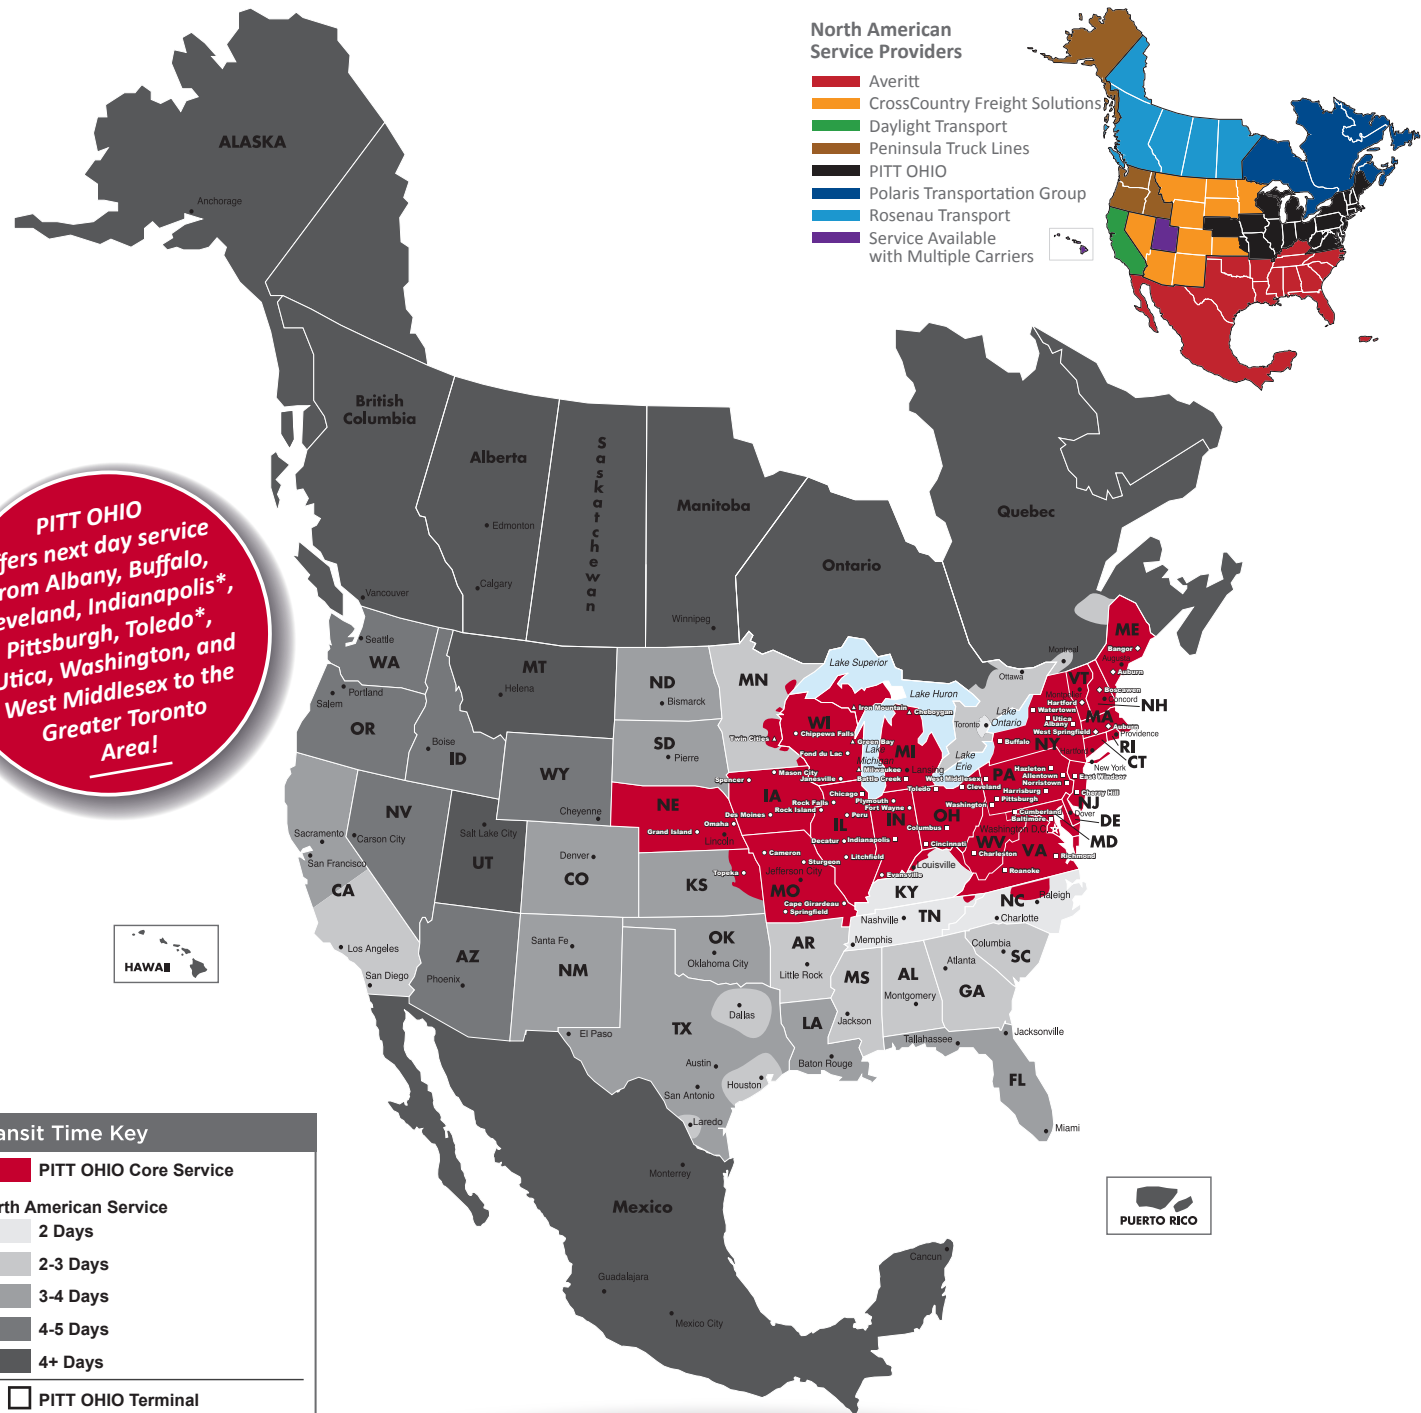

NORTH AMERICAN SERVICE MAP

Corporate Headquarters

SEAMLESS COVERAGE ACROSS ALL OF NORTH AMERICA

- Fast, consistent transit times
- Complete, real-time shipment visibility
- Convenience of working with your local PITT OHIO transportation specialist
- Expedited services available
- Premium express long-haul service to California ***NEW**

Reverse Logistics

Truckload

Warehouse & Distribution

PITT OHIO offers next day service from Albany, Buffalo, Cleveland, Indianapolis*, Pittsburgh, Toledo*, Utica, Washington, and West Middlesex to the Greater Toronto Area!

Transit Time Key	
	PITT OHIO Core Service
	North American Service
	2 Days
	2-3 Days
	3-4 Days
	4-5 Days
	4+ Days
	PITT OHIO Terminal
	Dohrn Transfer Terminal
	Ross Express Terminal
	US Special Delivery Terminal

Note: This map is a representation of transit days to major metro areas in these states.

Not all zip code points serviced by the Indianapolis Terminal and Toledo Terminal are next day to the Greater Toronto Area.